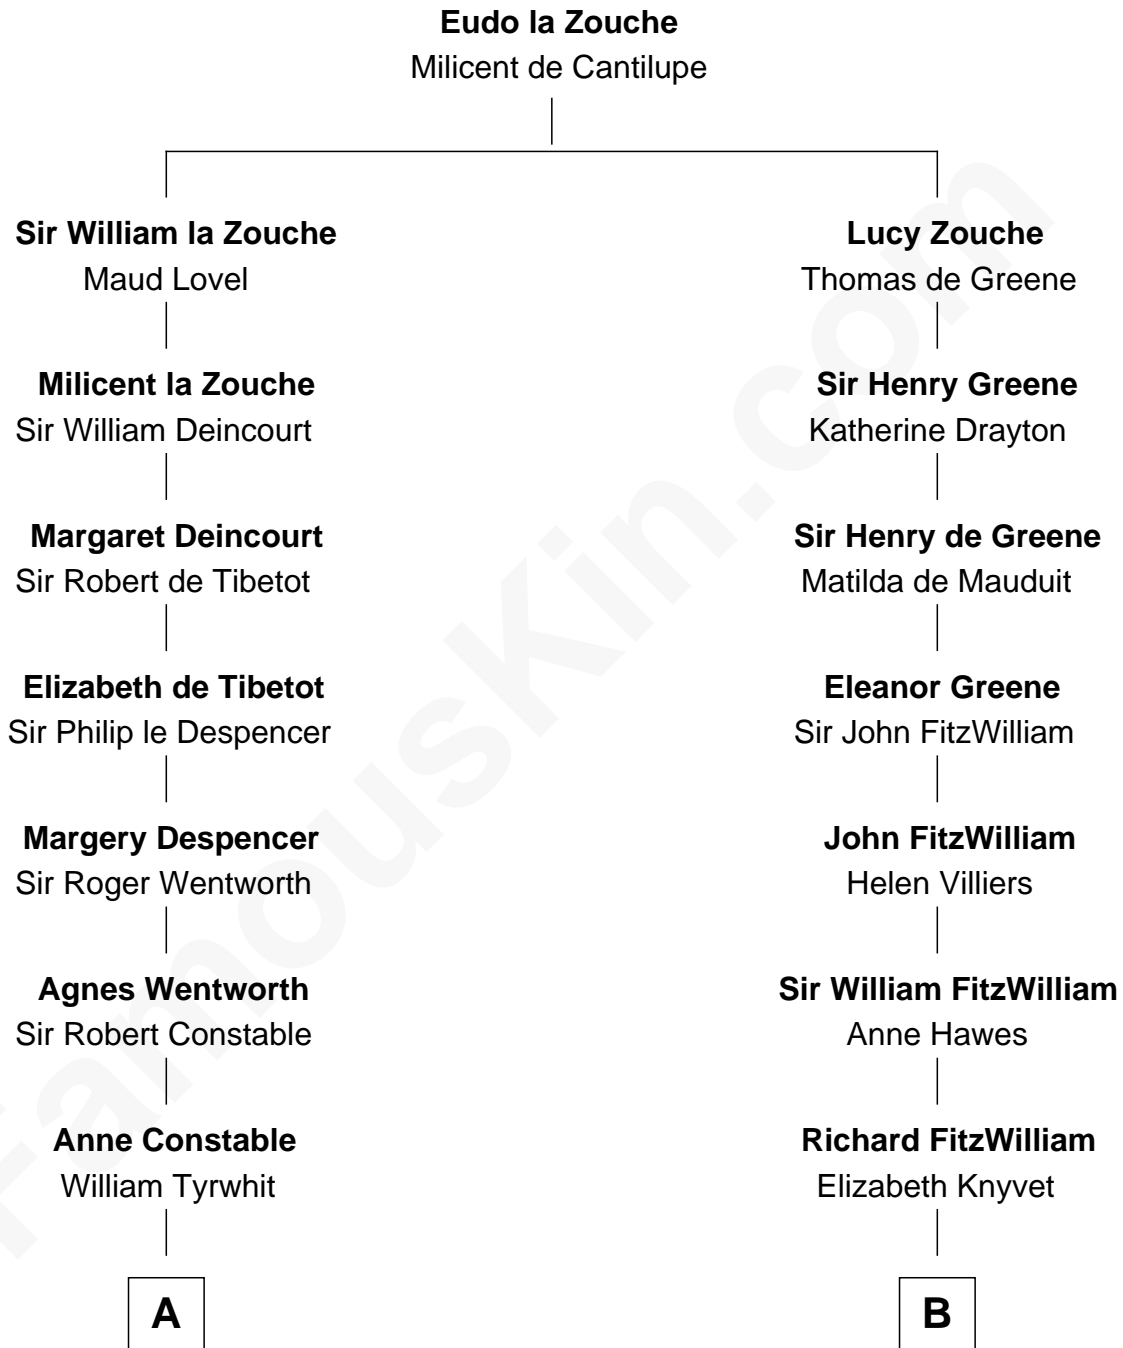

FamousKin.com

Relationship Chart of

Mitt Romney

70th Governor of Massachusetts

18th cousin 3 times removed of

Franklin D. Roosevelt

32nd U.S. President

FamousKin.com