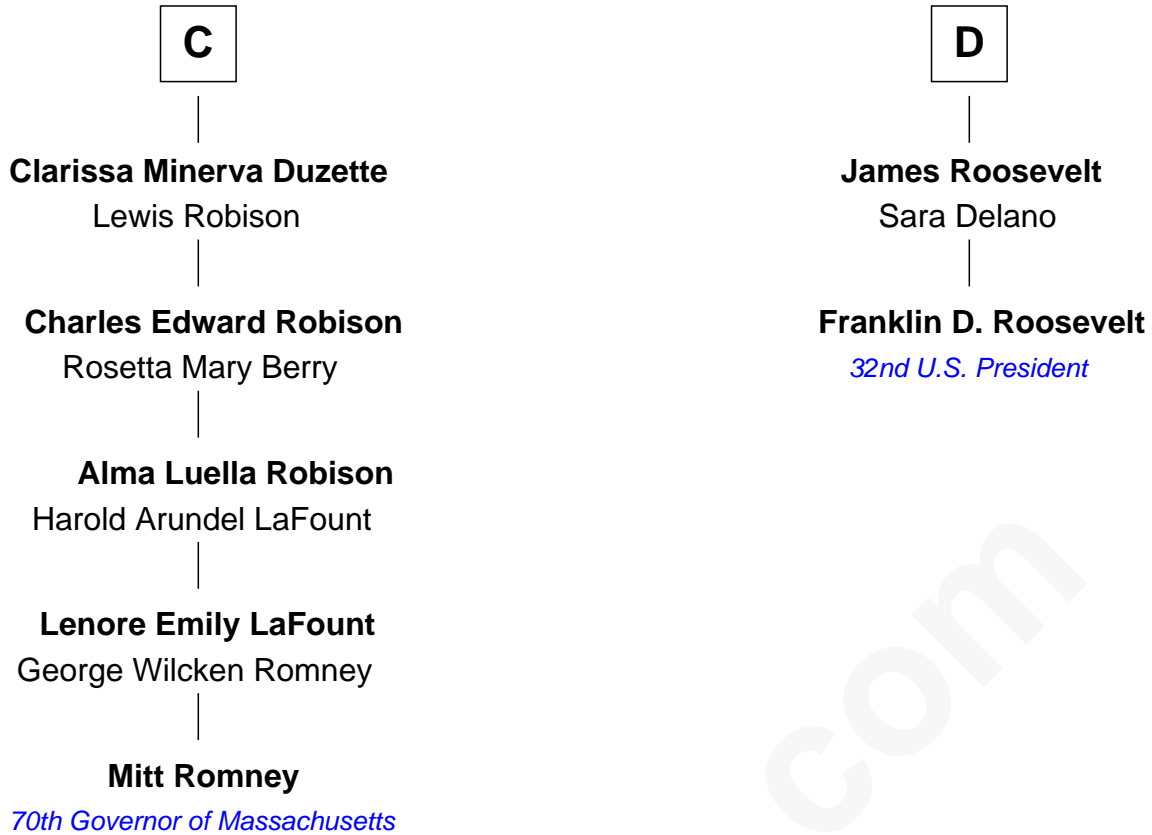

FamousKin.com

Relationship Chart of

Mitt Romney

70th Governor of Massachusetts

18th cousin 3 times removed of

Franklin D. Roosevelt

32nd U.S. President

FamousKin.com