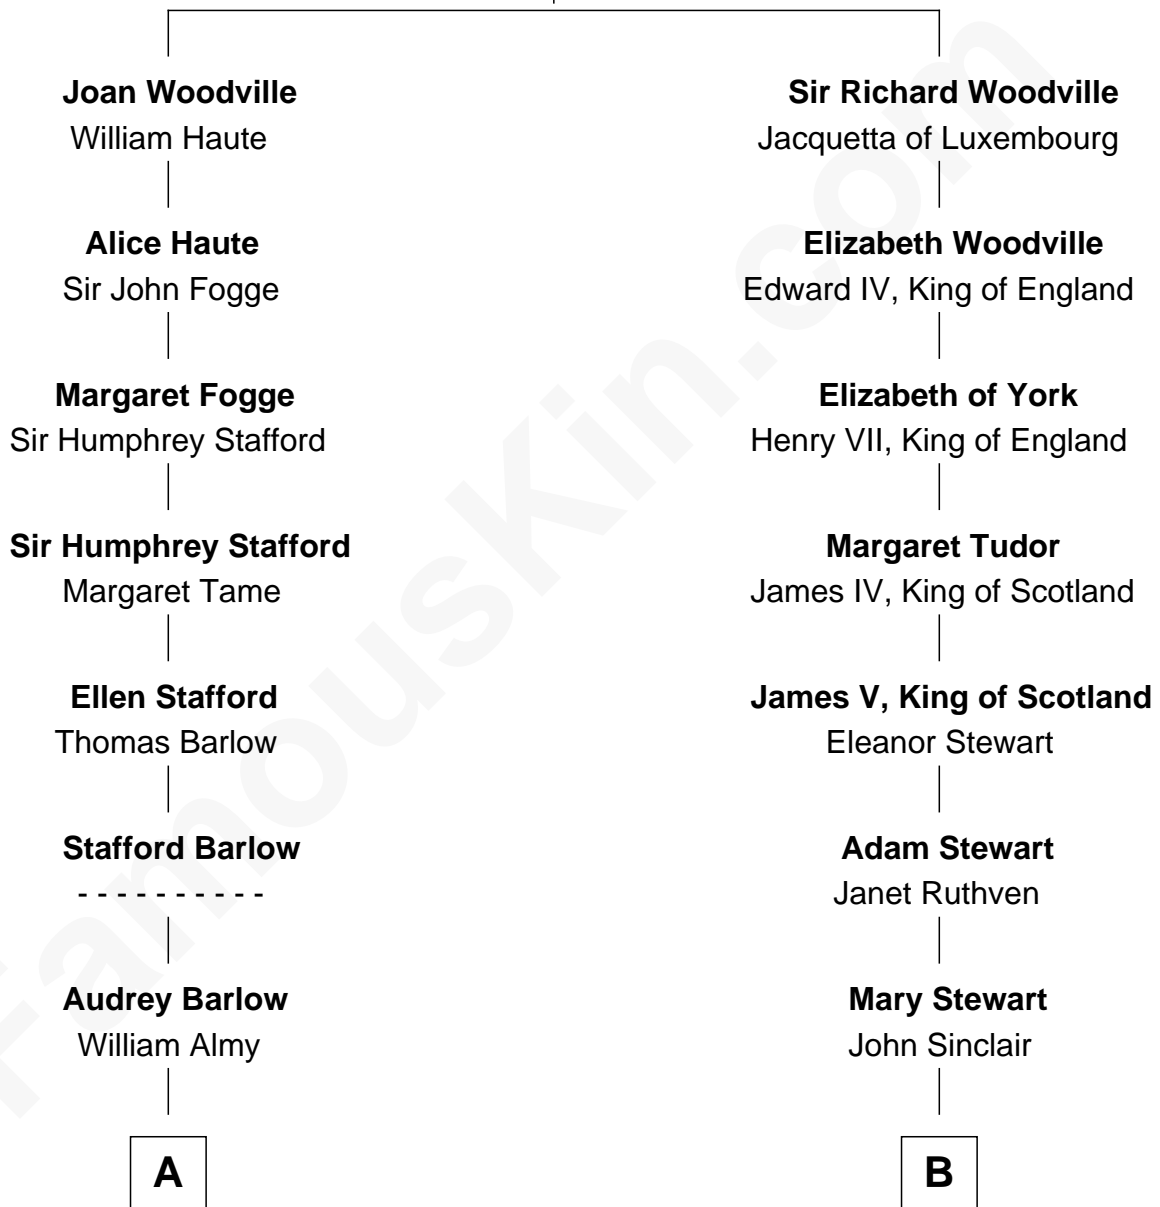

FamousKin.com Relationship Chart of

Mitt Romney

70th Governor of Massachusetts

17th cousin of

Eleanor Roosevelt

First Lady of President Franklin D. Roosevelt

Richard Woodville

Joan Bedlisgate

Mitt Romney photo by [Gage Skidmore](#) (CC BY-SA 3.0)