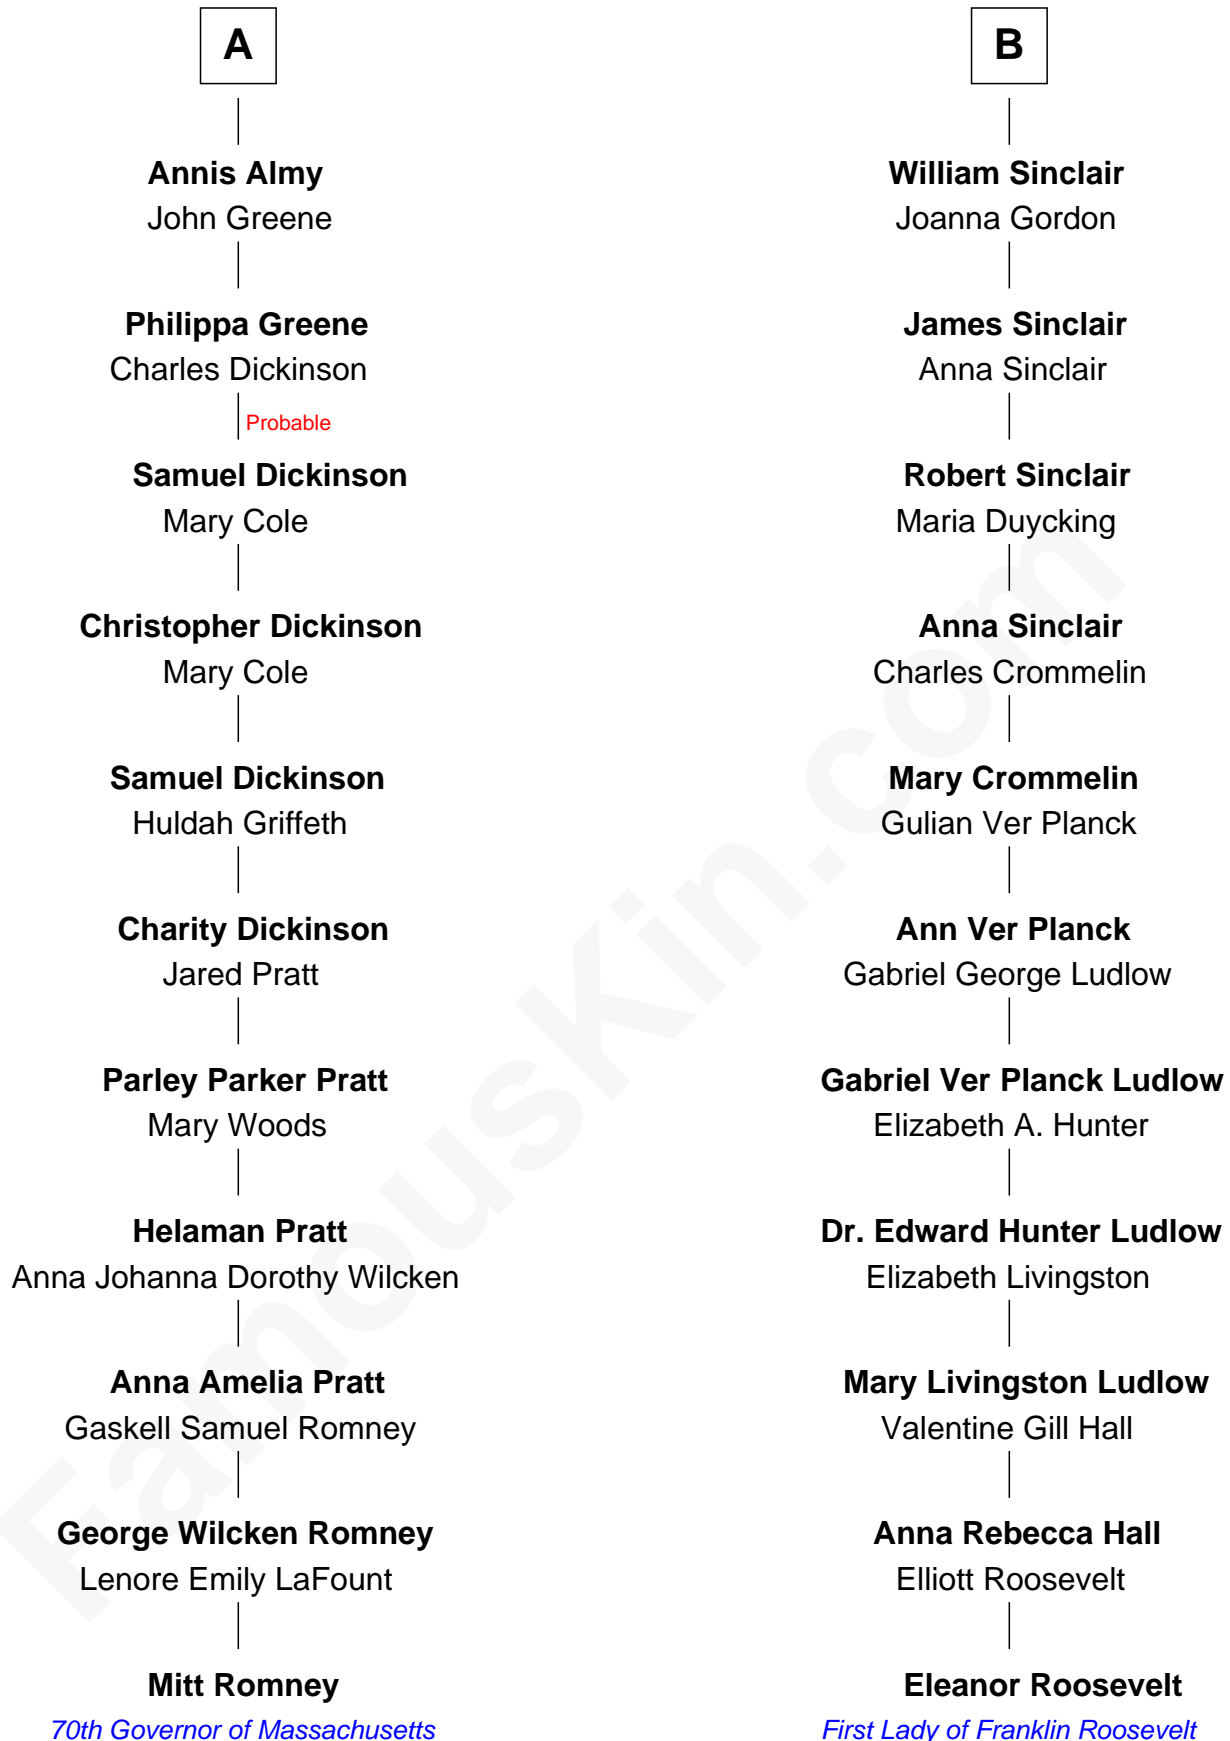

FamousKin.com Relationship Chart of

Mitt Romney

70th Governor of Massachusetts

17th cousin of

Eleanor Roosevelt

First Lady of President Franklin D. Roosevelt

Richard Woodville

Joan Bedlisgate

Mitt Romney photo by [Gage Skidmore](#) (CC BY-SA 3.0)