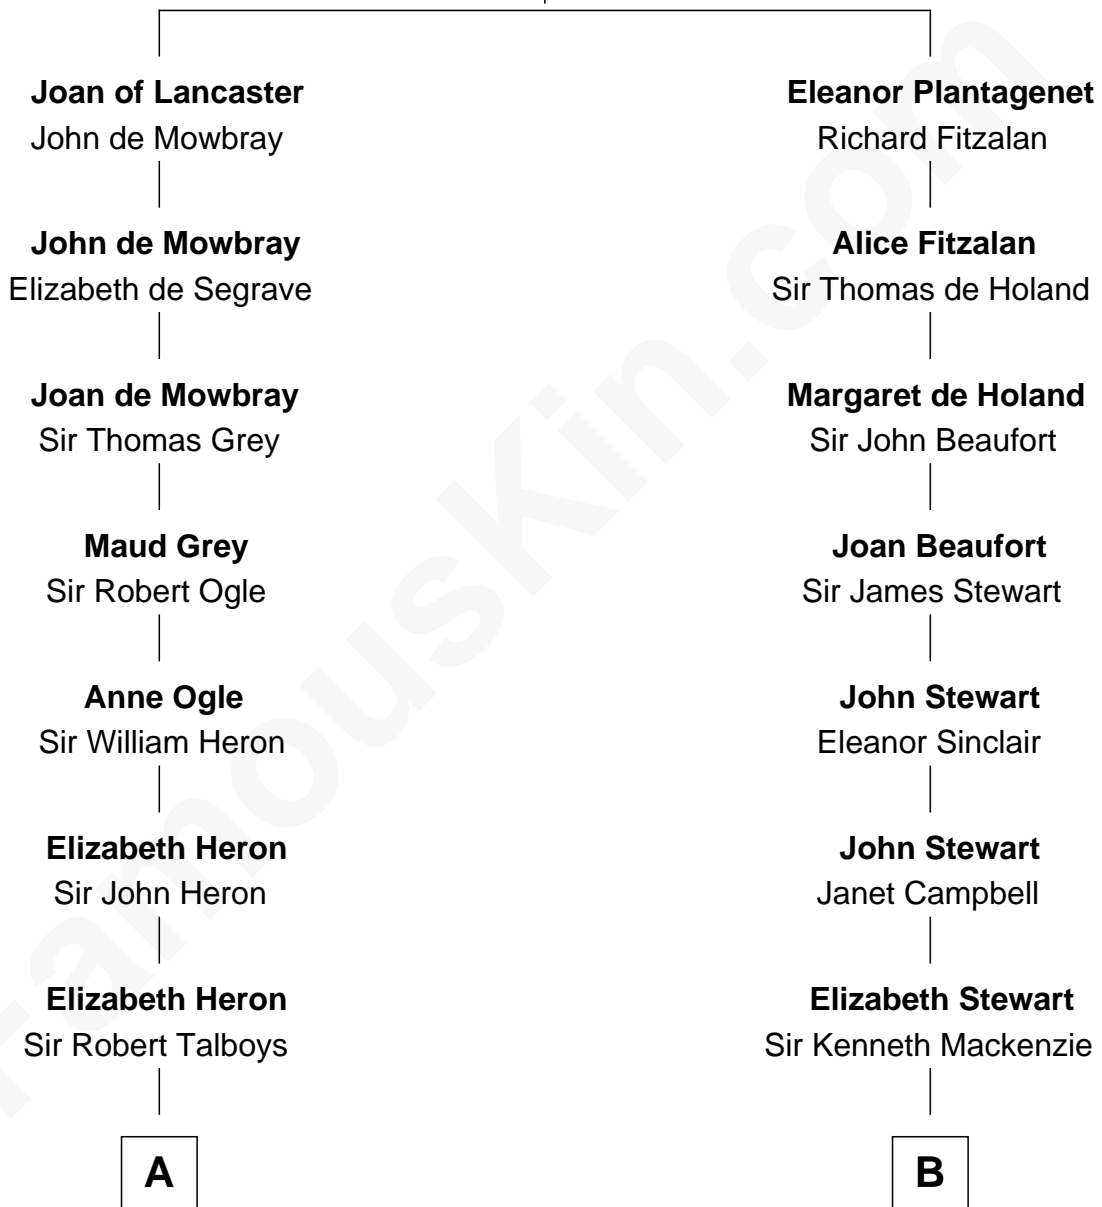

## Relationship Chart of

### Mitt Romney

70th Governor of Massachusetts

18th cousin 3 times removed of

### Eleanor Roosevelt

First Lady of President Franklin D. Roosevelt

**Henry Plantagenet**  
Maud de Chaworth

**C**

**Clarissa Minerva Duzette**

Lewis Robison

**Charles Edward Robison**

Rosetta Mary Berry

**Alma Luella Robison**

Harold Arundel LaFount

**Lenore Emily LaFount**

George Wilcken Romney

**Mitt Romney**

*70th Governor of Massachusetts*

**D**

**Elliott Roosevelt**