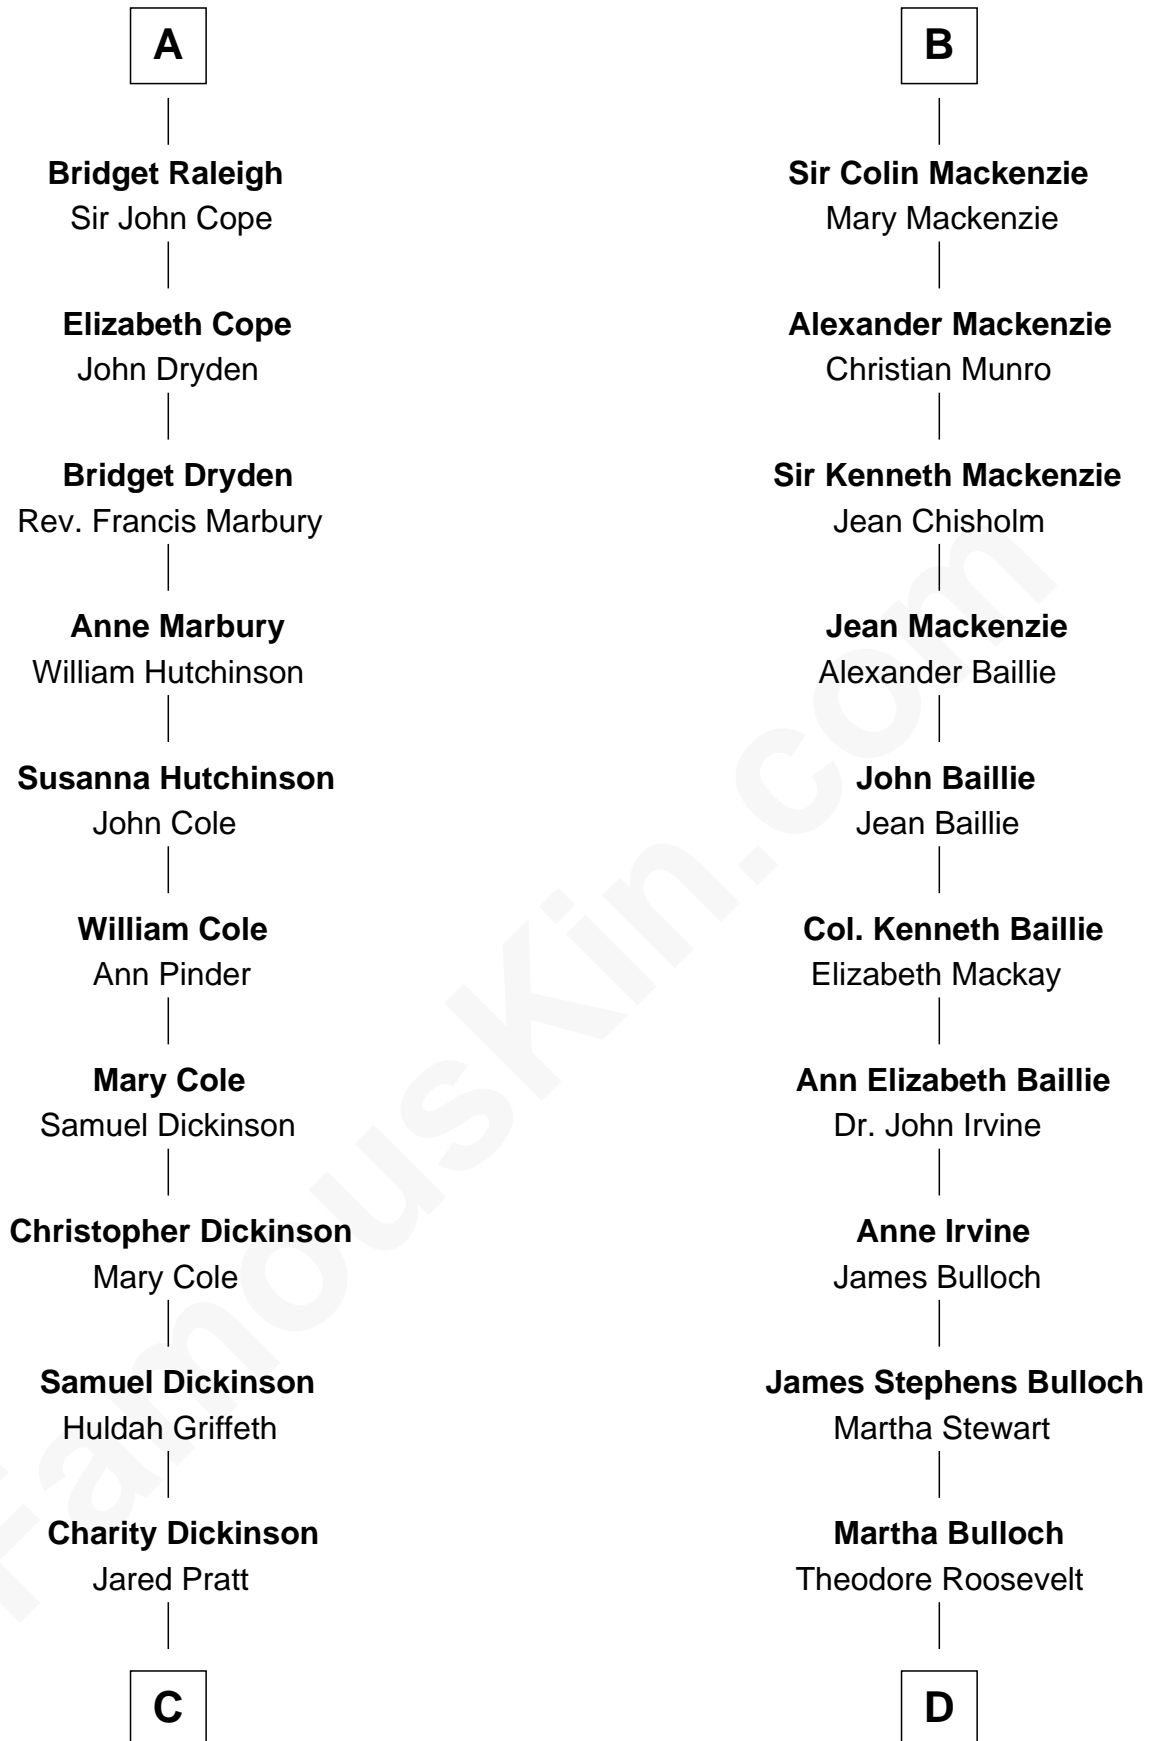

## Relationship Chart of

### Mitt Romney

70th Governor of Massachusetts

18th cousin 3 times removed of

### Eleanor Roosevelt

First Lady of President Franklin D. Roosevelt

**Edmund Fitzalan**

Alice de Warenne

FamousKin.com