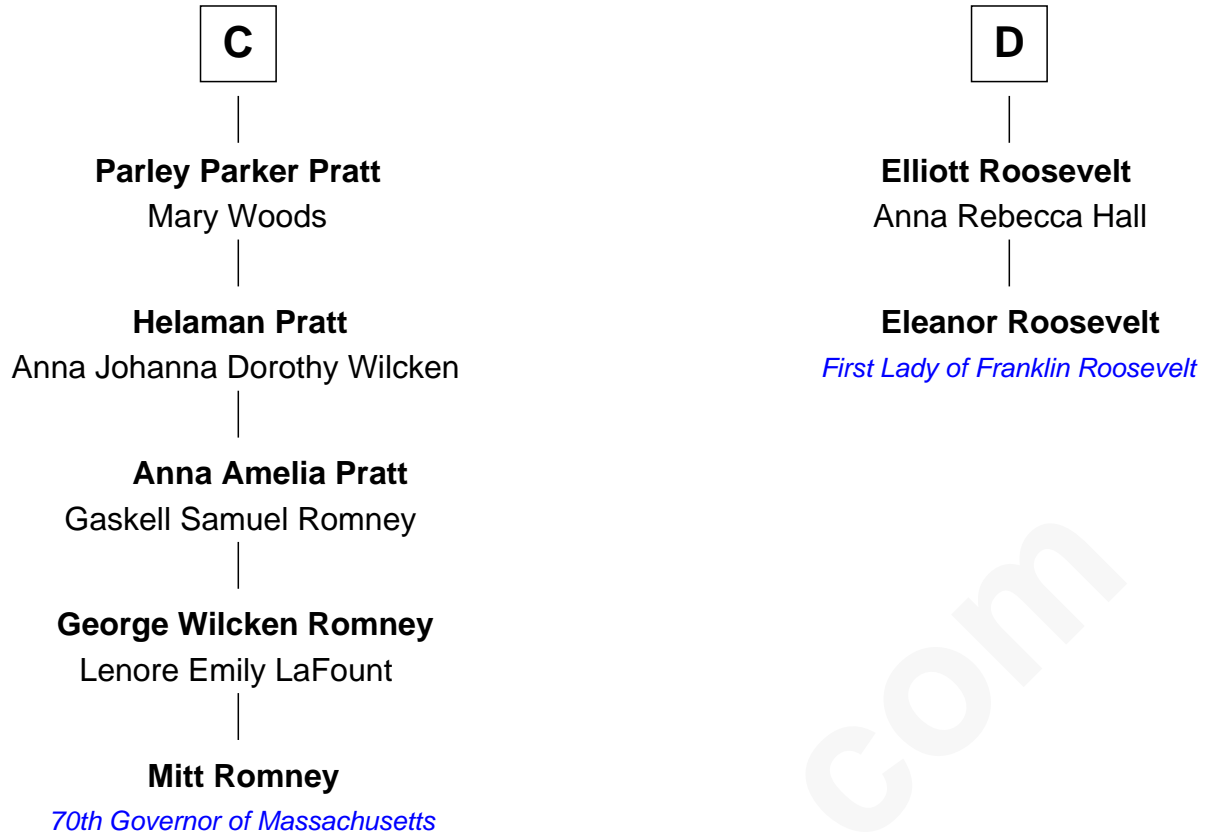

## Relationship Chart of

### Mitt Romney

70th Governor of Massachusetts

18th cousin 3 times removed of

### Eleanor Roosevelt

First Lady of President Franklin D. Roosevelt

**Edmund Fitzalan**

Alice de Warenne

FamousKin.com