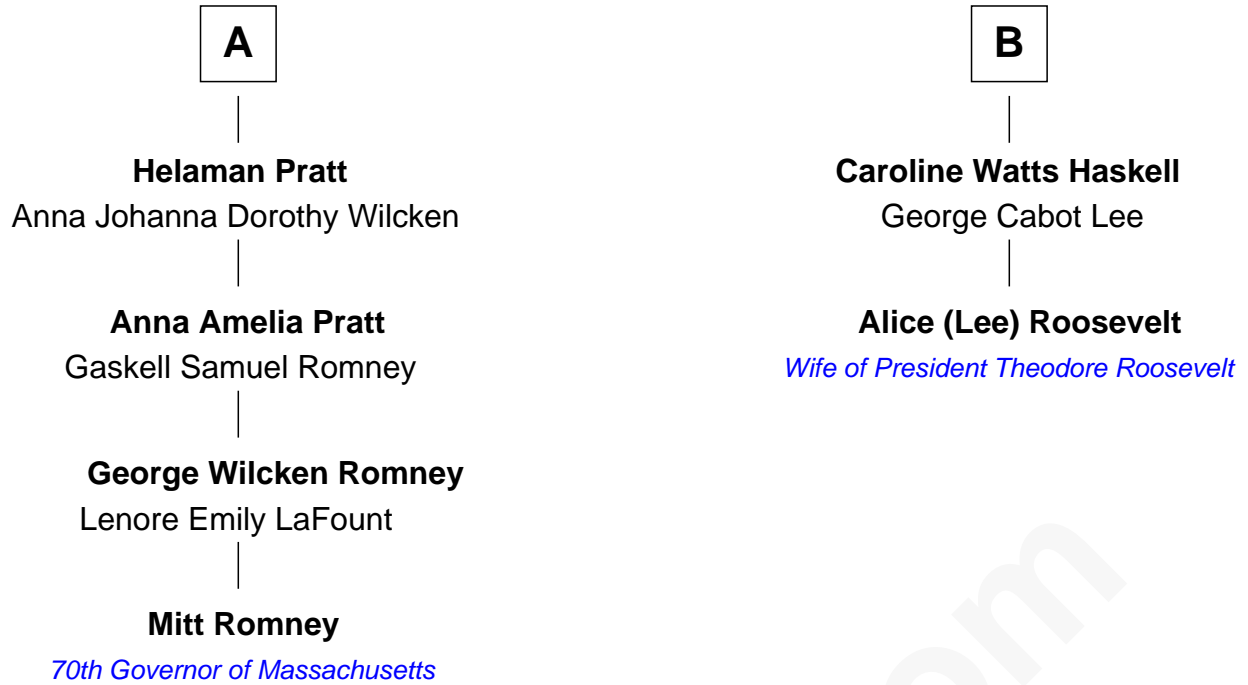

## Relationship Chart of

### Mitt Romney

70th Governor of Massachusetts

8th cousin 2 times removed of

### Alice (Lee) Roosevelt

First Wife of President Theodore Roosevelt

FamousKin.com