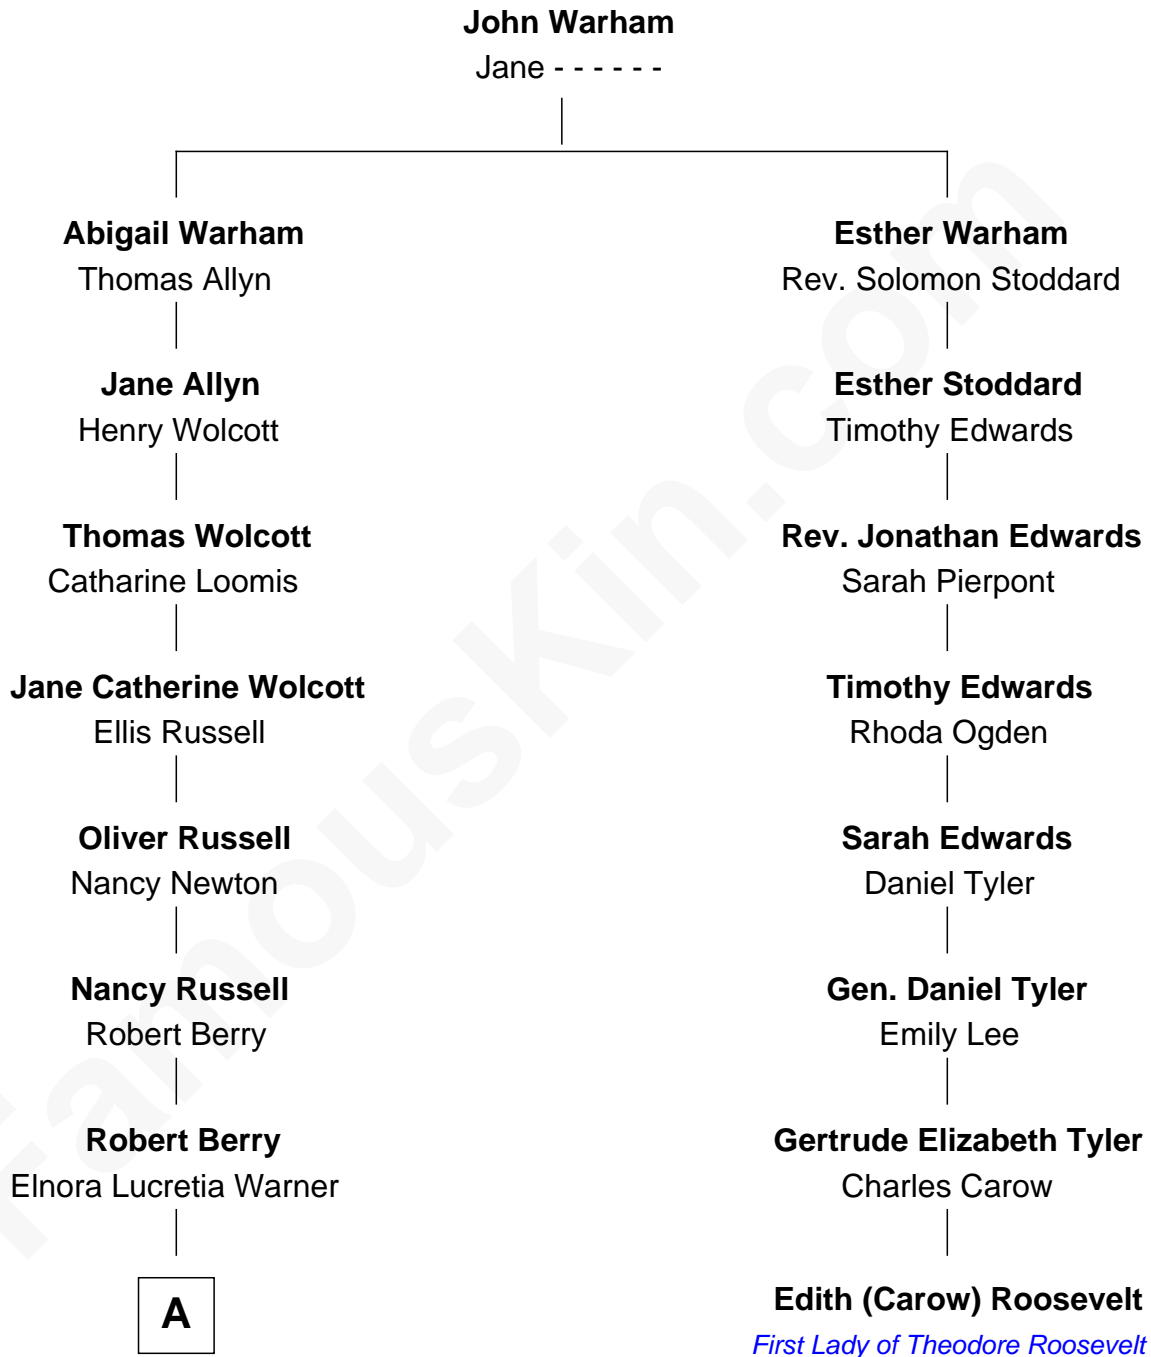

FamousKin.com

Relationship Chart of

Mitt Romney

70th Governor of Massachusetts

7th cousin 3 times removed of

Edith (Carow) Roosevelt

First Lady of President Theodore Roosevelt

A

—
Rosetta Mary Berry
Charles Edward Robison

—
Alma Luella Robison
Harold Arundel LaFount

—
Lenore Emily LaFount
George Wilcken Romney

—
Mitt Romney
70th Governor of Massachusetts

FamousKin.com