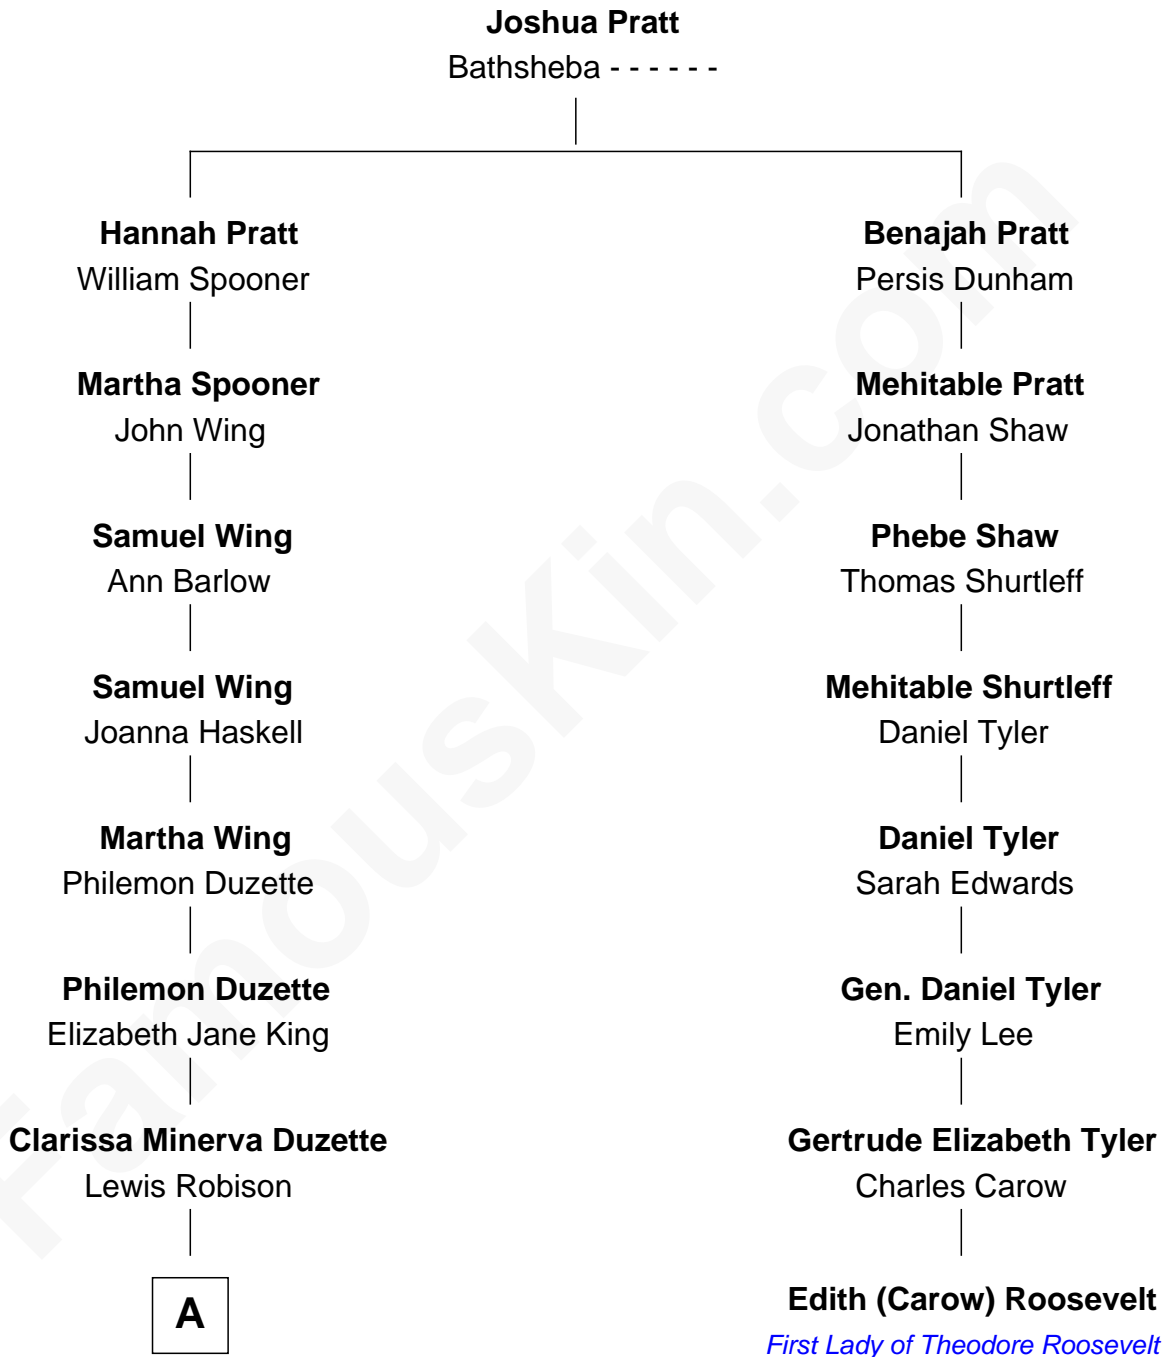

FamousKin.com

Relationship Chart of

Mitt Romney

70th Governor of Massachusetts

7th cousin 3 times removed of

Edith (Carow) Roosevelt

First Lady of President Theodore Roosevelt

A

—
Charles Edward Robison

Rosetta Mary Berry

—
Alma Luella Robison

Harold Arundel LaFount

—
Lenore Emily LaFount

George Wilcken Romney

—
Mitt Romney

70th Governor of Massachusetts