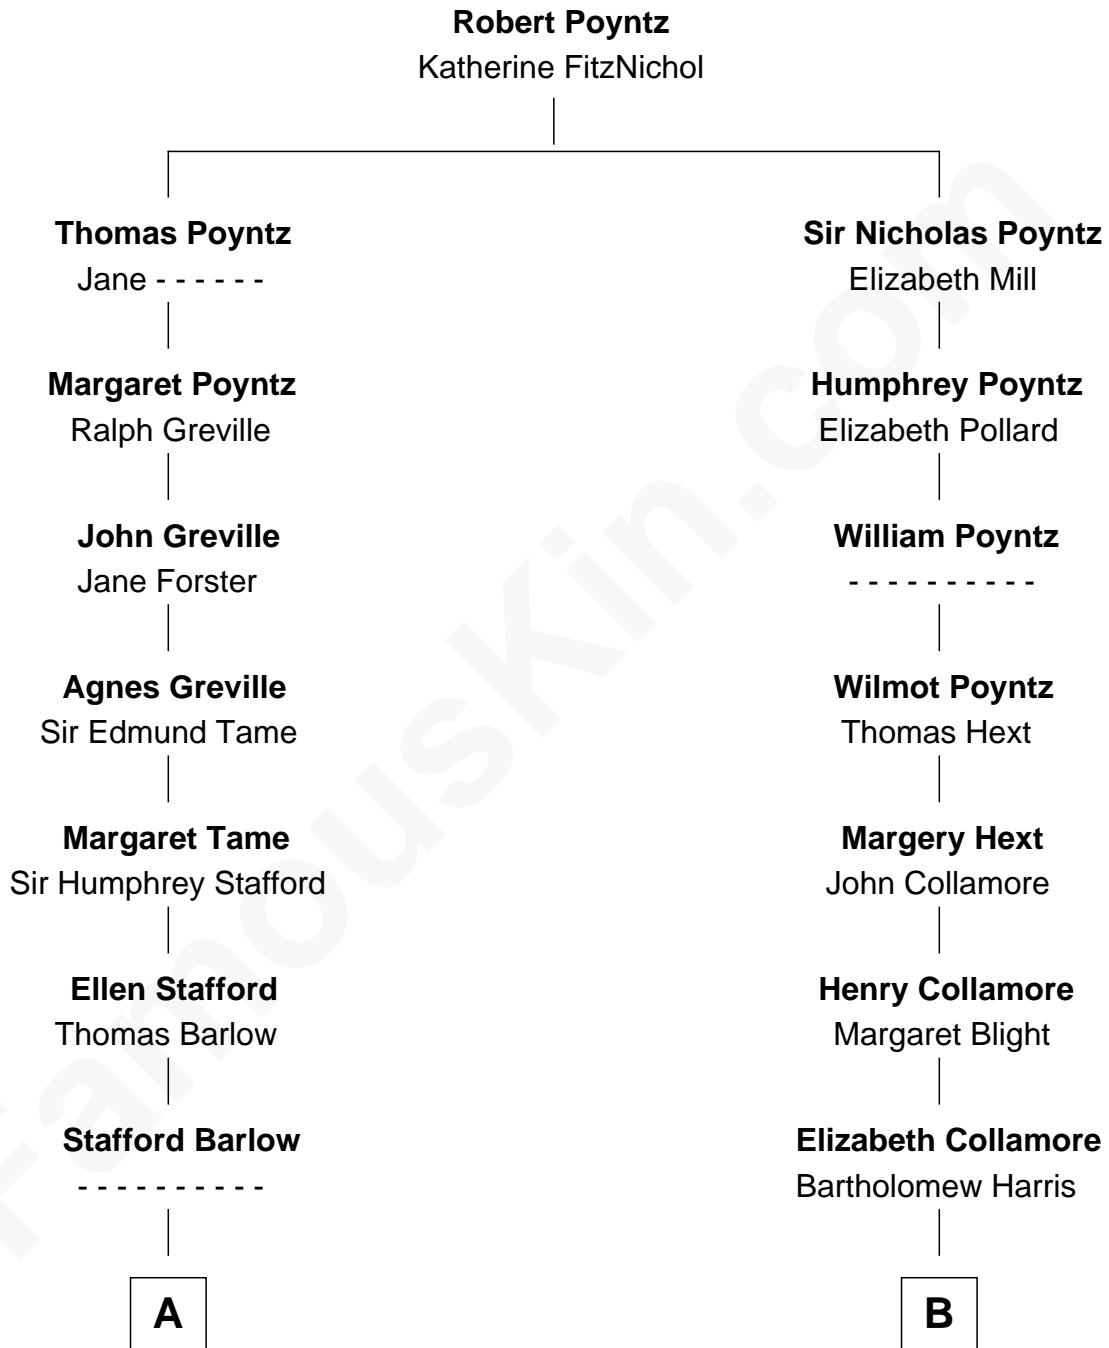

FamousKin.com

Relationship Chart of

Mitt Romney

70th Governor of Massachusetts

15th cousin 3 times removed of

Edith (Carow) Roosevelt

First Lady of President Theodore Roosevelt

C

George Wilcken Romney

Lenore Emily LaFount

Mitt Romney

70th Governor of Massachusetts

FamousKin.com