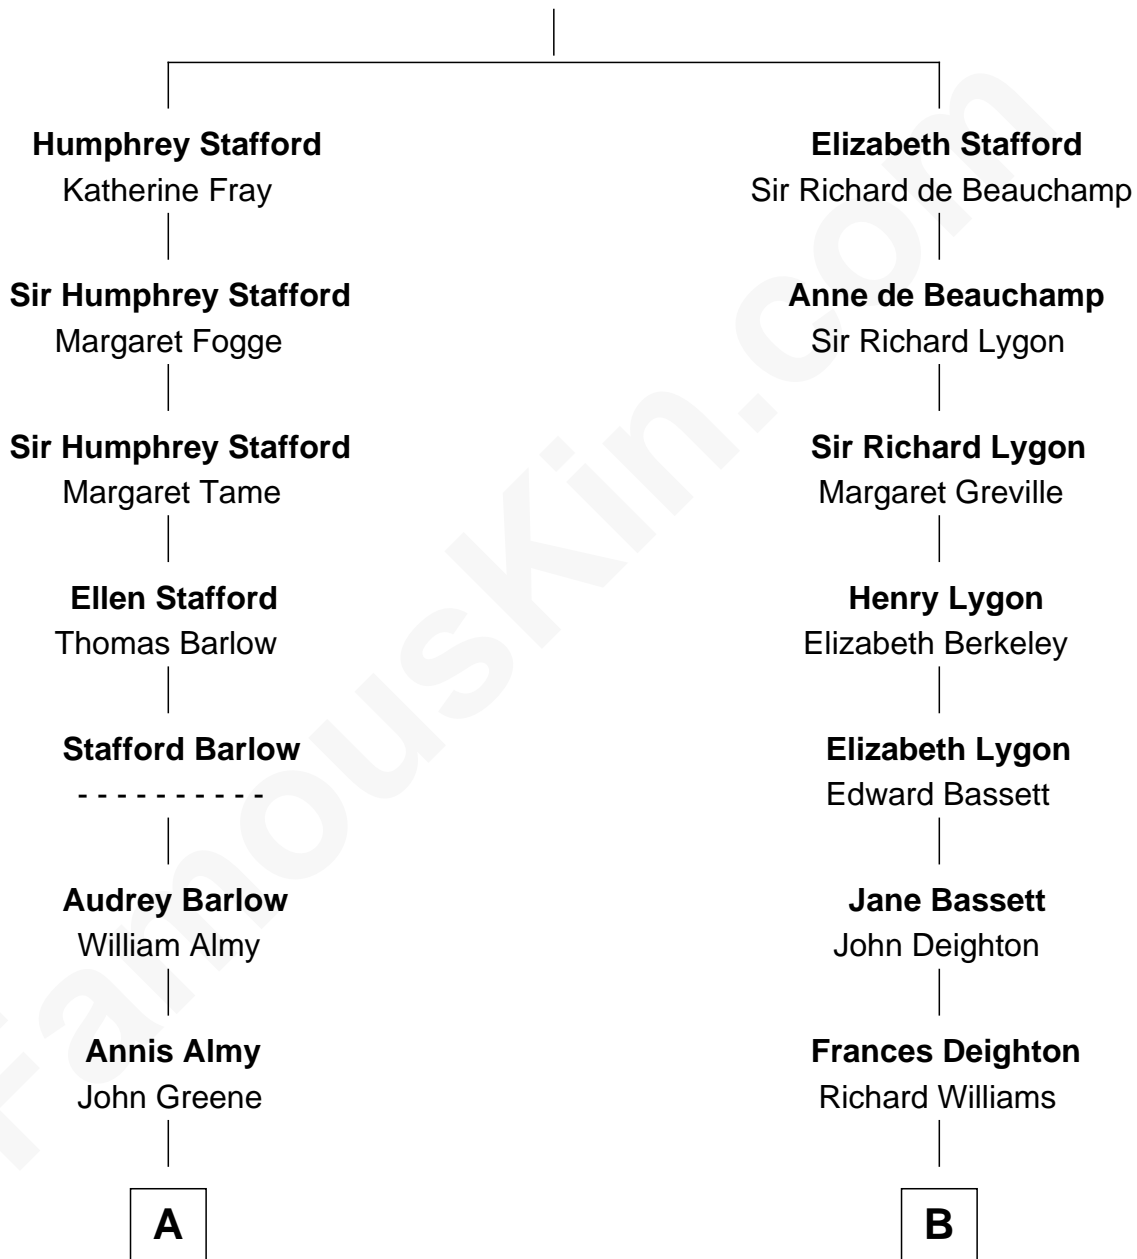

FamousKin.com

Relationship Chart of

Mitt Romney

70th Governor of Massachusetts

16th cousin 1 time removed of

James Taylor
Singer-Songwriter

Sir Humphrey Stafford
Eleanor Aylesbury

Mitt Romney photo by [Gage Skidmore](#) (CC BY-SA 3.0)