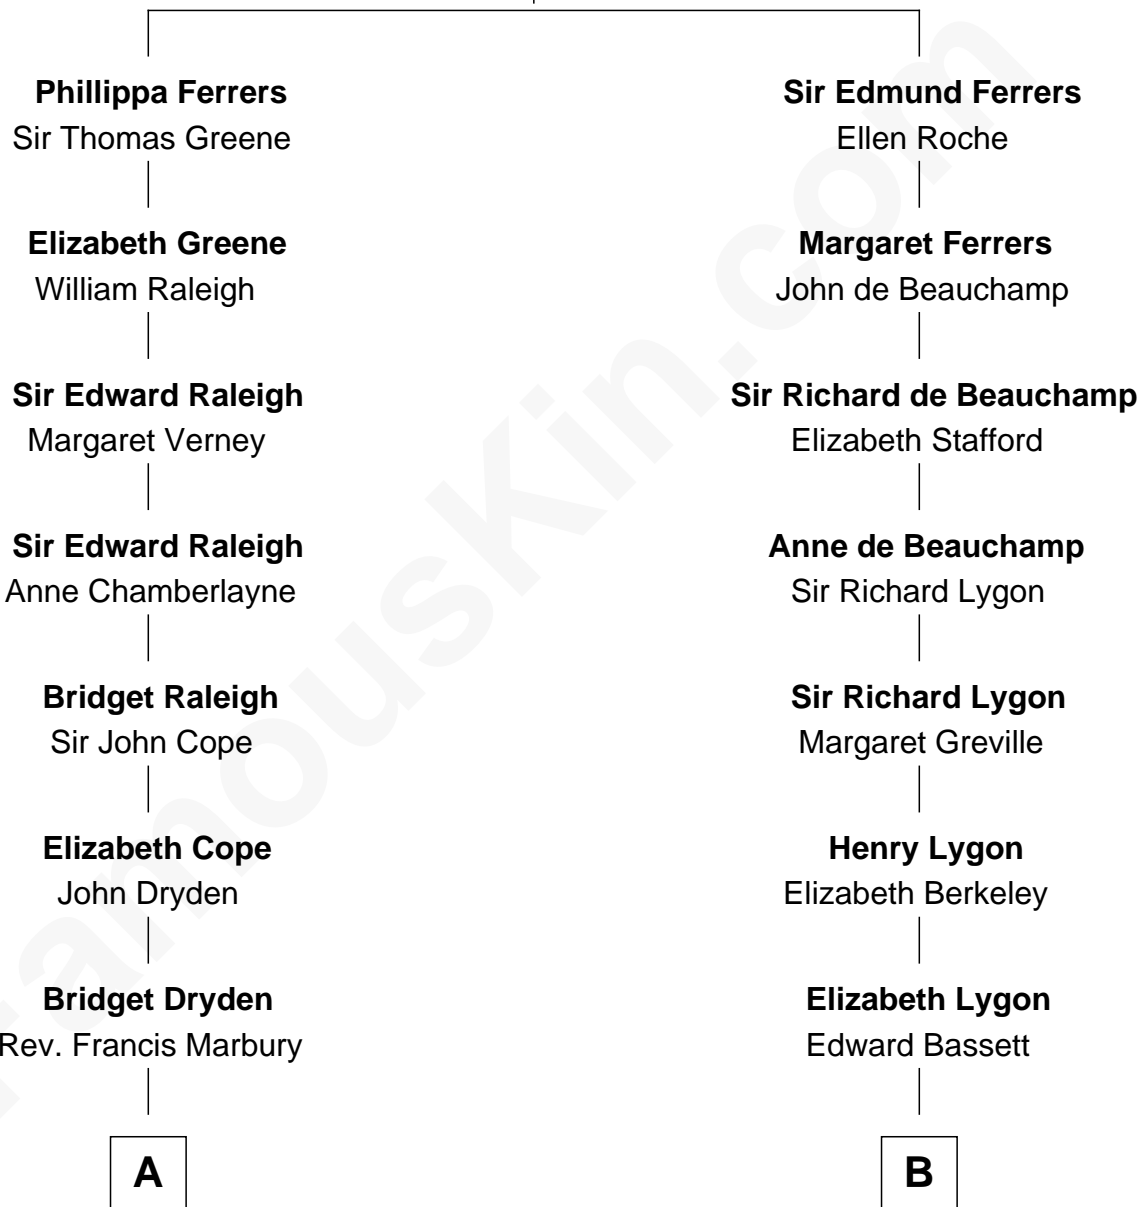

## Relationship Chart of

### Mitt Romney

70th Governor of Massachusetts

18th cousin 1 time removed of

**James Taylor**

Singer-Songwriter

**Robert de Ferrers**  
Margaret Despencer

**C**

**George Wilcken Romney**

Lenore Emily LaFount

**Mitt Romney**

*70th Governor of Massachusetts*

**D**

**Theodosia Haynes**

Alexander Taylor

**Dr. Isaac Montrose Taylor**

Gertrude Arline Woodard

**James Taylor**

*Singer-Songwriter*

FamousKin.com