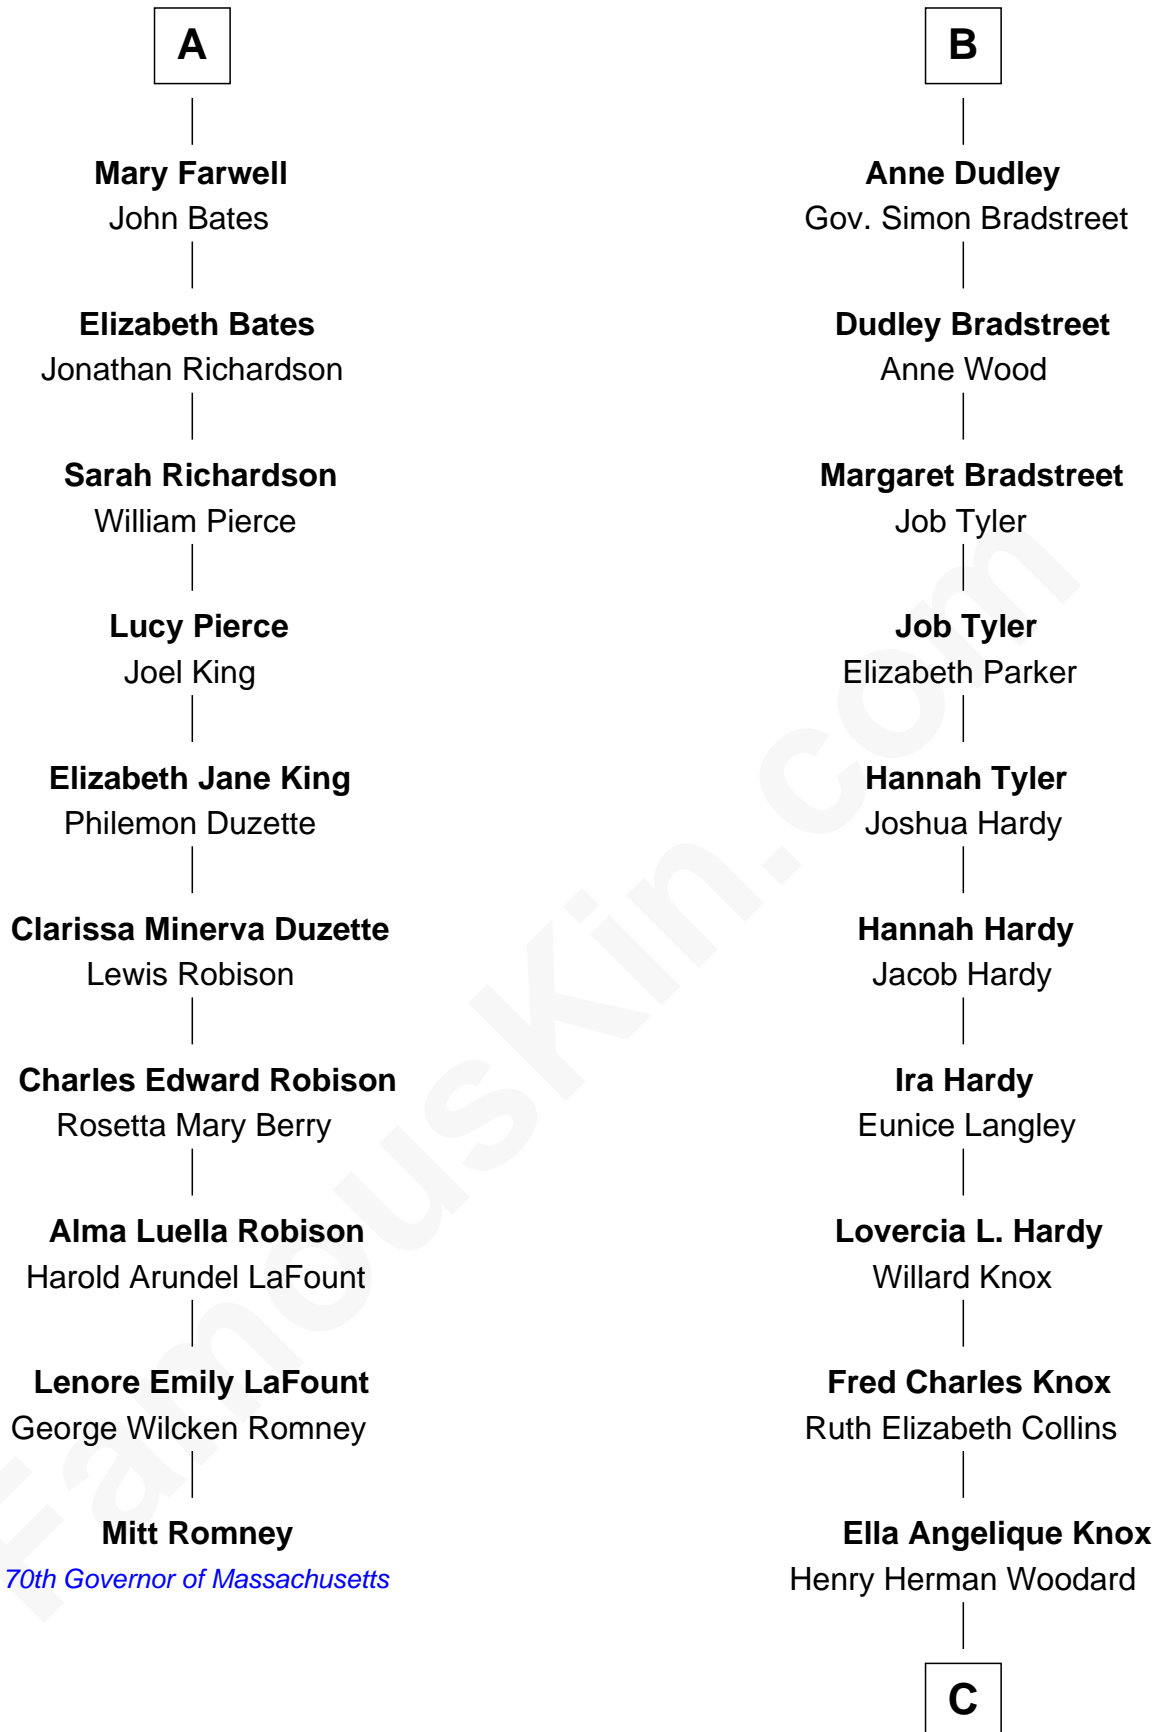

## Relationship Chart of

### Mitt Romney

70th Governor of Massachusetts

16th cousin 2 times removed of

**James Taylor**

Singer-Songwriter

**Sir William Bonville**

Margaret Grey

C

Gertrude Arline Woodard

Dr. Isaac Montrose Taylor

James Taylor

*Singer-Songwriter*

FamousKin.com