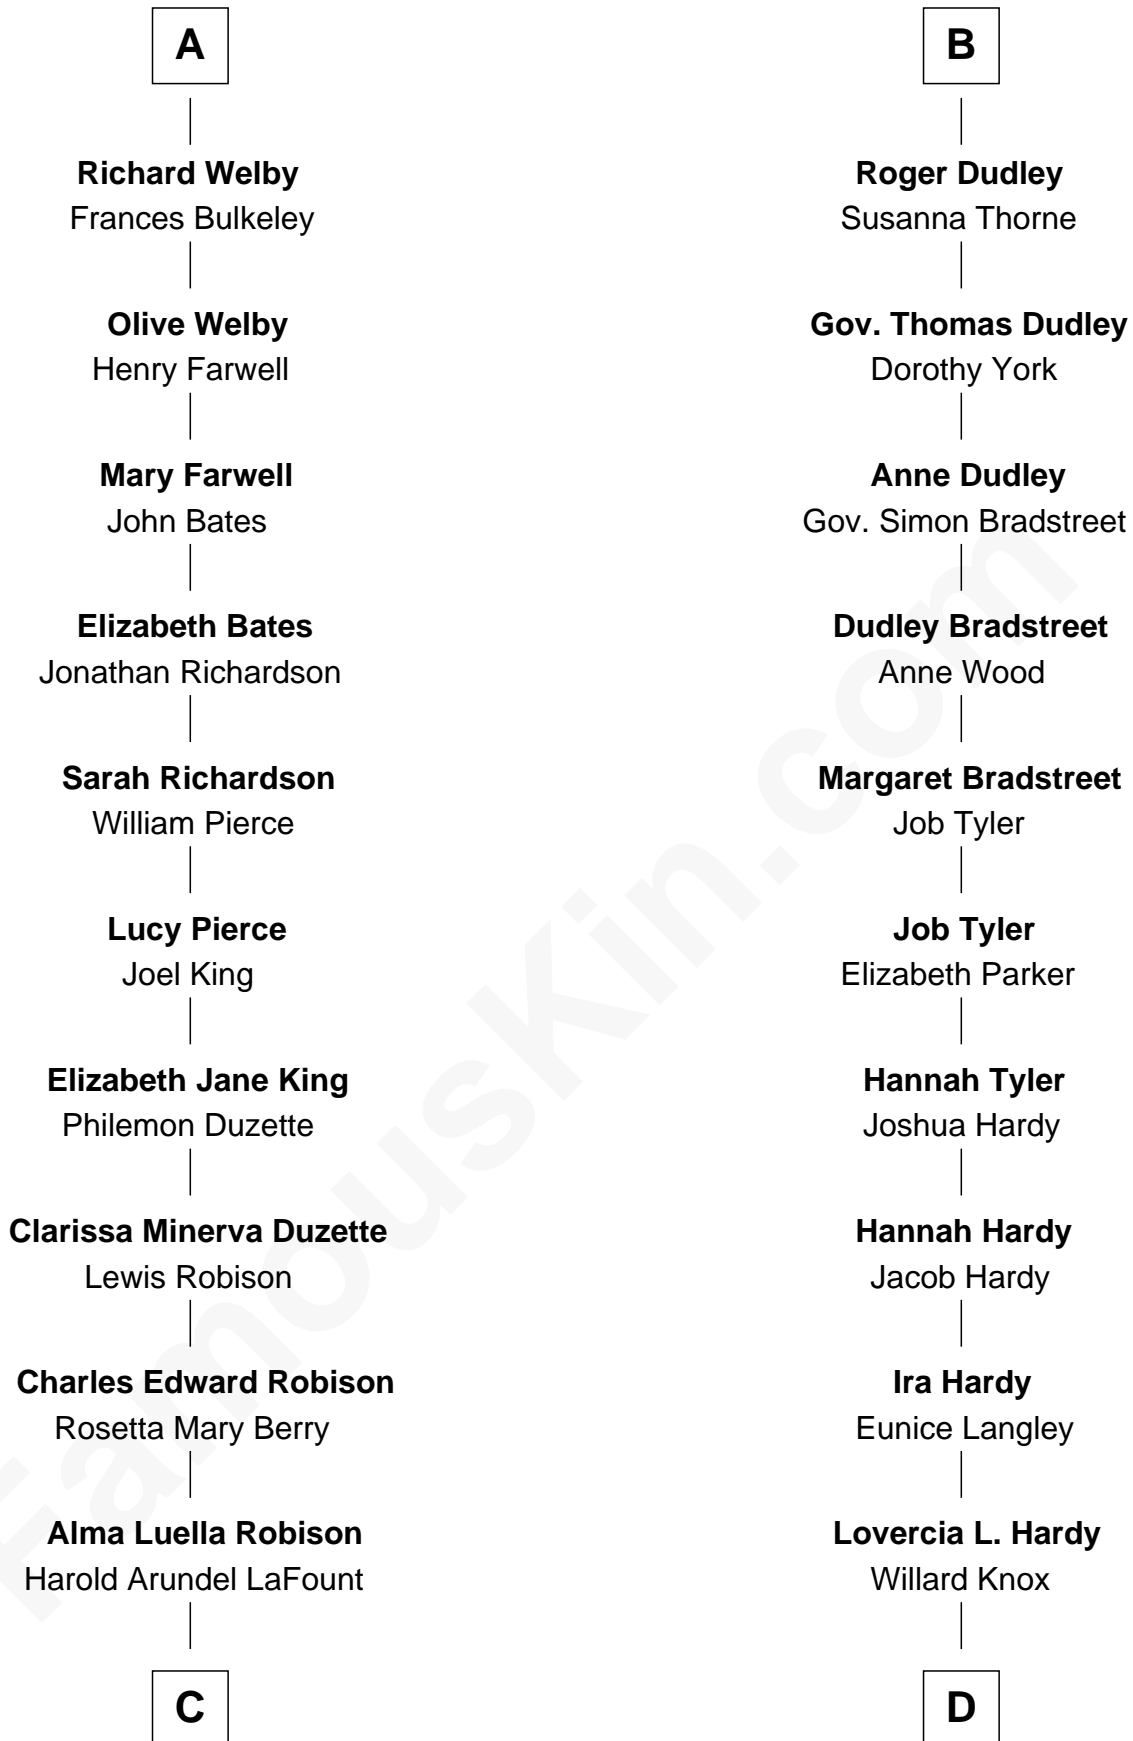

### Mitt Romney

70th Governor of Massachusetts

18th cousin 2 times removed of

**James Taylor**

Singer-Songwriter

**Sir Philip le Despencer**

Elizabeth - - - - -

**Sir Philip le Despencer**

**Sir John Sutton**

Constance Blount

**Sir John Sutton**

Elizabeth Berkeley

**Sir Edmund Sutton**

Joyce Tiptoft

**Sir Edward Sutton**

Cecily Willoughby

**Sir John Sutton**

Cecily Grey

**Sir Henry Dudley**

- - - - - Ashton

Probable

**B**

**C**

**Lenore Emily LaFount**  
George Wilcken Romney

**Mitt Romney**  
*70th Governor of Massachusetts*

**D**

**Fred Charles Knox**  
Ruth Elizabeth Collins

**Ella Angelique Knox**  
Henry Herman Woodard

**Gertrude Arline Woodard**  
Dr. Isaac Montrose Taylor