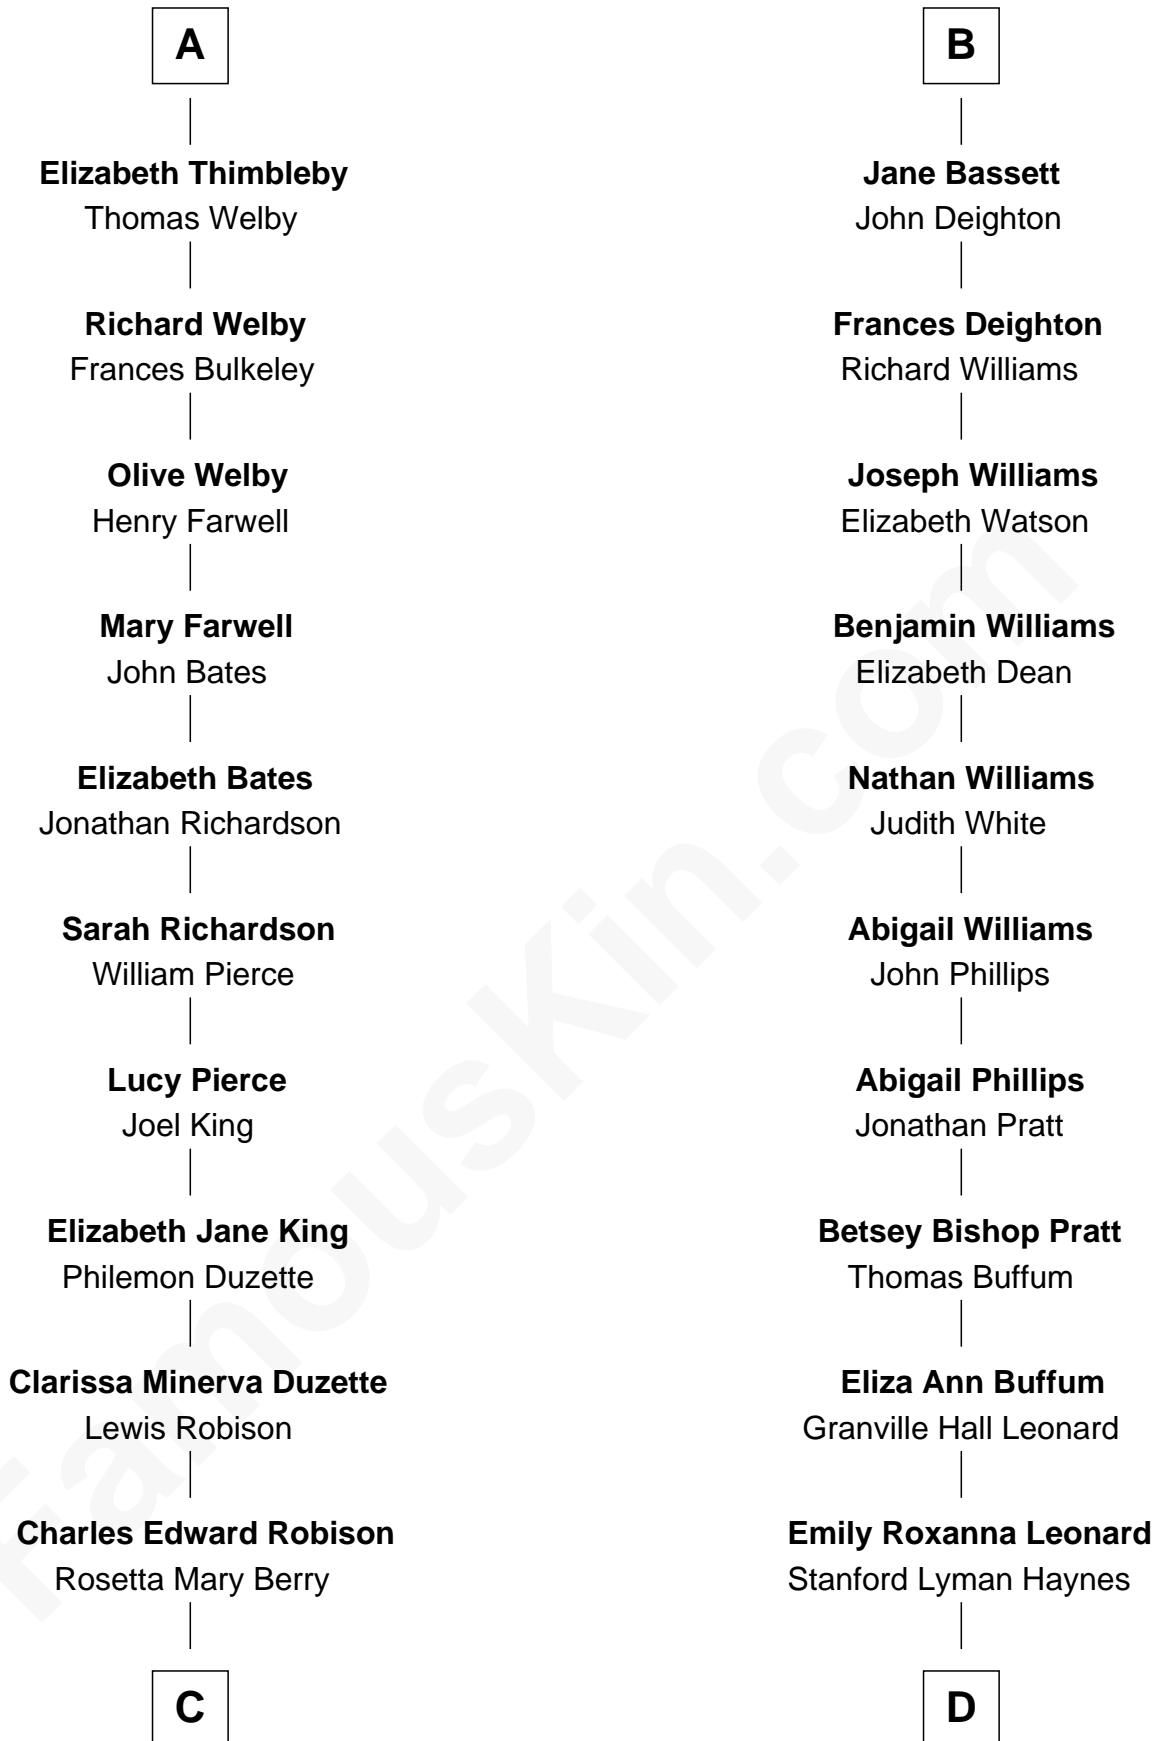

FamousKin.com Relationship Chart of

Mitt Romney

70th Governor of Massachusetts

19th cousin of

James Taylor

Singer-Songwriter

John de Mowbray
Elizabeth de Segrave

Joan de Mowbray
Sir Thomas Grey

Maud Grey
Sir Robert Ogle

Anne Ogle
Sir William Heron

Elizabeth Heron
Sir John Heron

Elizabeth Heron
Sir Robert Talboys

Maud Talboys
Sir Robert Tyrwhit

Katharine Tyrwhit
Sir Richard Thimbleby

A

Sir Thomas Mowbray
Elizabeth Fitzalan

Isabel Mowbray
Sir James Berkeley

Maurice Berkeley
Isabel Mead

Anne Berkeley
Sir William Dennis

Isabel Dennis
Sir John Berkeley

Elizabeth Berkeley
Henry Lygon

Elizabeth Lygon
Edward Bassett

B

C

Alma Luella Robison
Harold Arundel LaFount

Lenore Emily LaFount
George Wilcken Romney

Mitt Romney
70th Governor of Massachusetts

D

Theodosia Haynes
Alexander Taylor

Dr. Isaac Montrose Taylor
Gertrude Arline Woodard