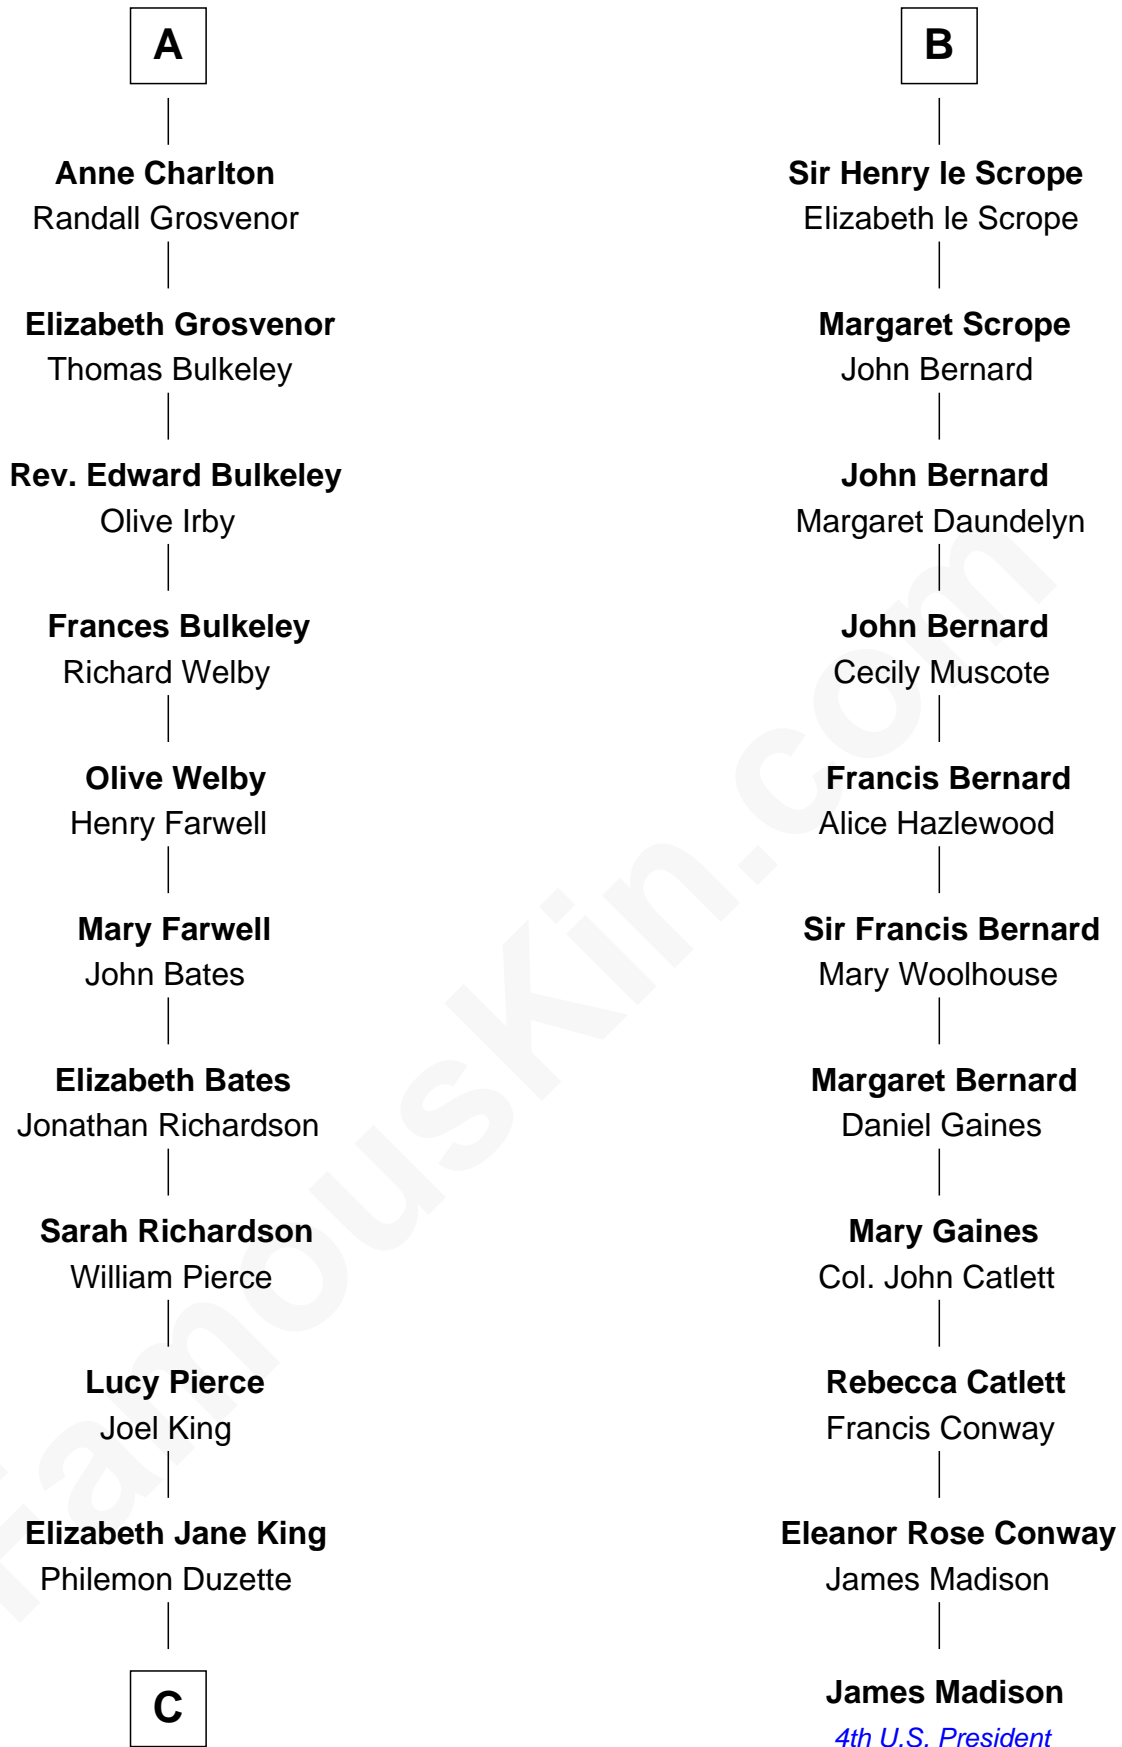

## Relationship Chart of

### Mitt Romney

70th Governor of Massachusetts

17th cousin 4 times removed of

**James Madison**

4th U.S. President

**Sir Roger de Somery**

Nichole d'Aubenev

**C**

Clarissa Minerva Duzette

Lewis Robison

Charles Edward Robison

Rosetta Mary Berry

Alma Luella Robison

Harold Arundel LaFount

Lenore Emily LaFount

George Wilcken Romney