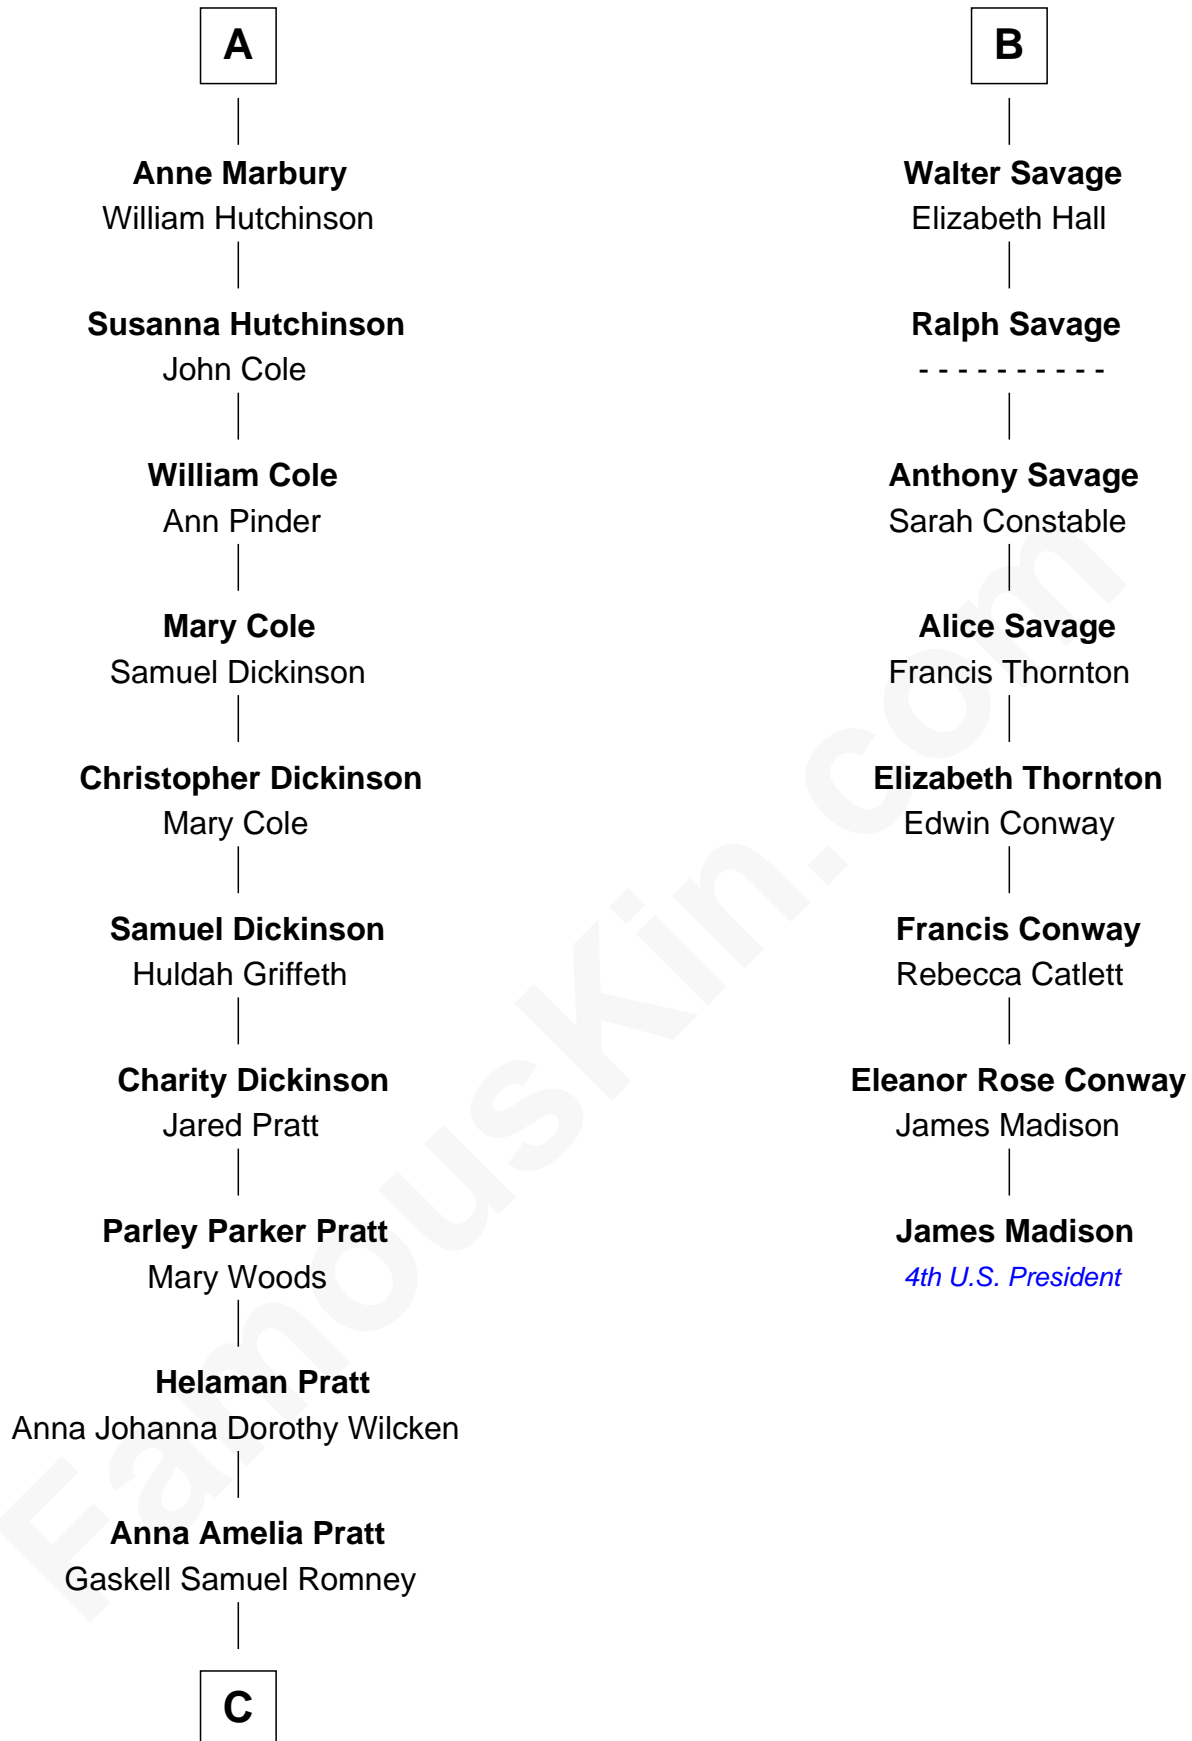

FamousKin.com

Relationship Chart of

Mitt Romney

70th Governor of Massachusetts

14th cousin 4 times removed of

James Madison

4th U.S. President

Robert de Ferrers
Margaret Despencer

A

Sir Edmund Ferrers
Ellen Roche

Margaret Ferrers
John de Beauchamp

Sir Richard de Beauchamp
Elizabeth Stafford

Anne de Beauchamp
Sir Richard Lygon

Sir Richard Lygon
Margaret Greville

Anne Lygon
Sir Christopher Savage

Francis Savage
Anne Sheldon

B

C

George Wilcken Romney

Lenore Emily LaFount

Mitt Romney

70th Governor of Massachusetts

FamousKin.com