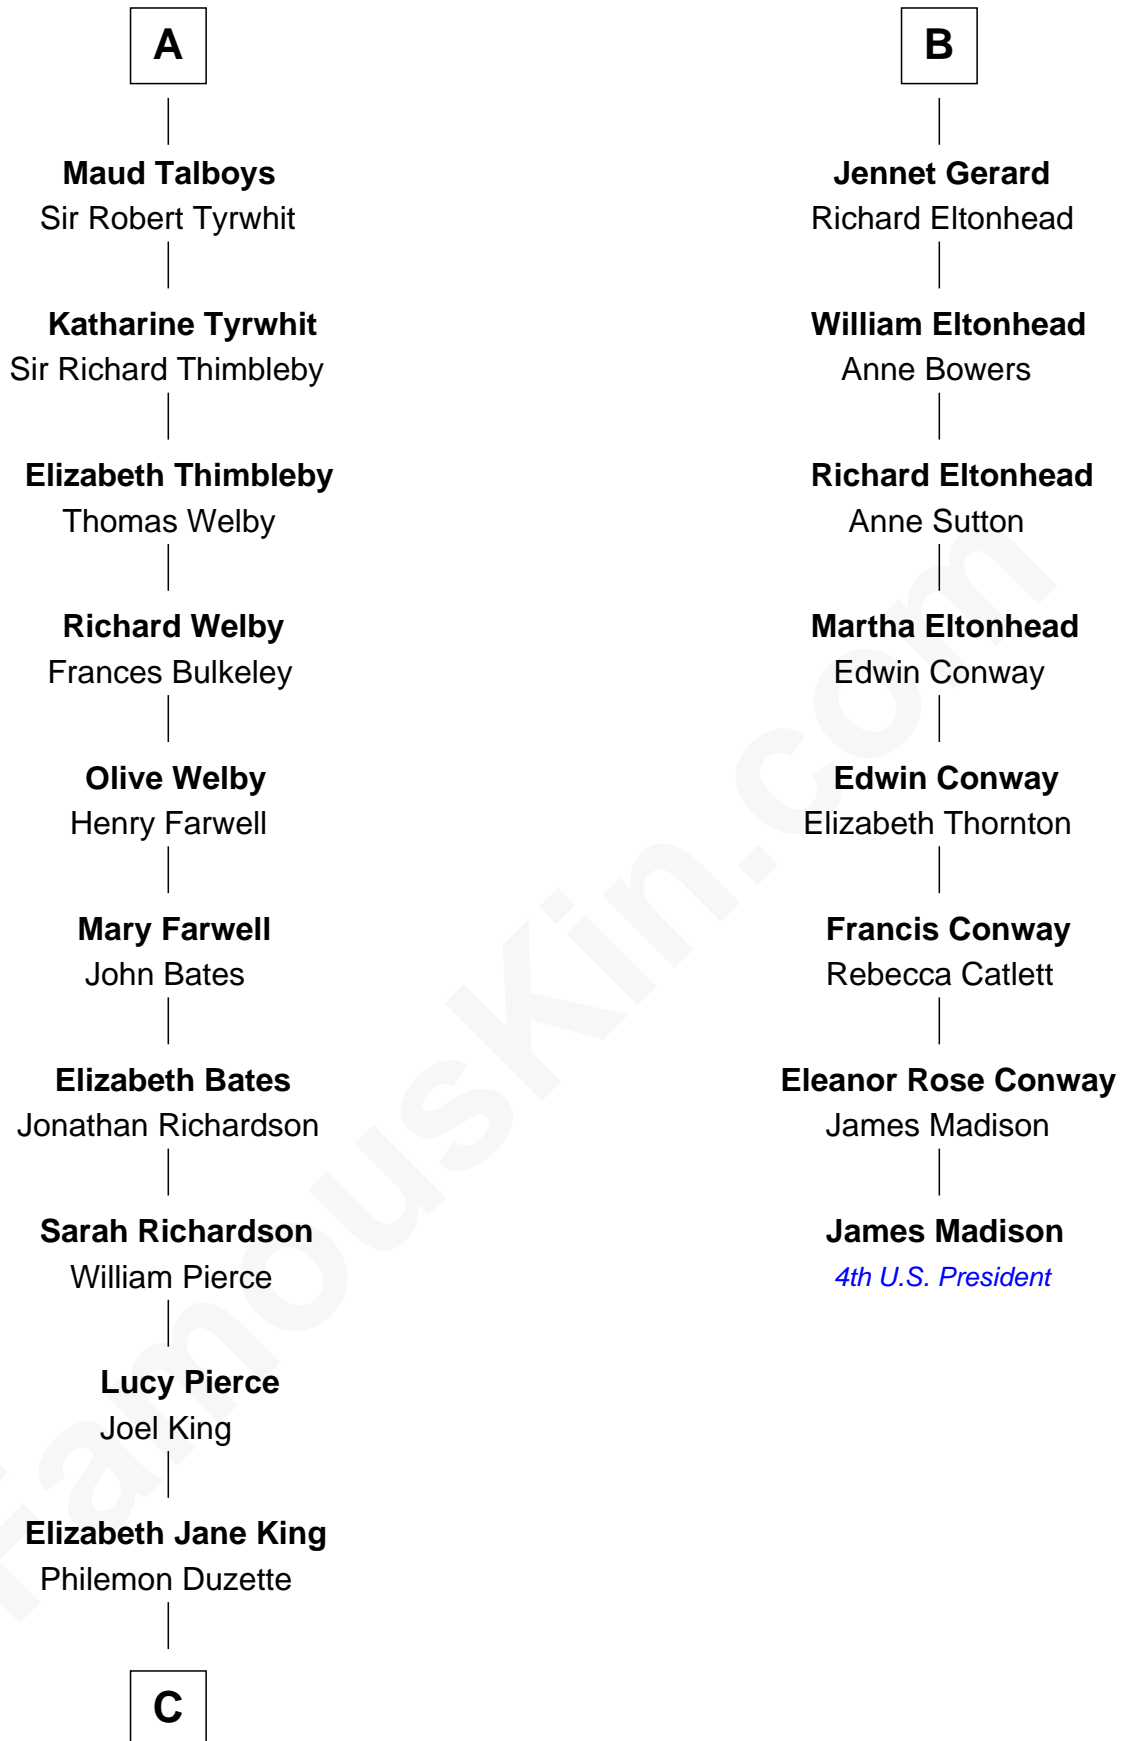

FamousKin.com

Relationship Chart of

Mitt Romney

70th Governor of Massachusetts

14th cousin 7 times removed of

James Madison

4th U.S. President

Henry Plantagenet

Maud de Chaworth

C

Clarissa Minerva Duzette

Lewis Robison

Charles Edward Robison

Rosetta Mary Berry

Alma Luella Robison

Harold Arundel LaFount