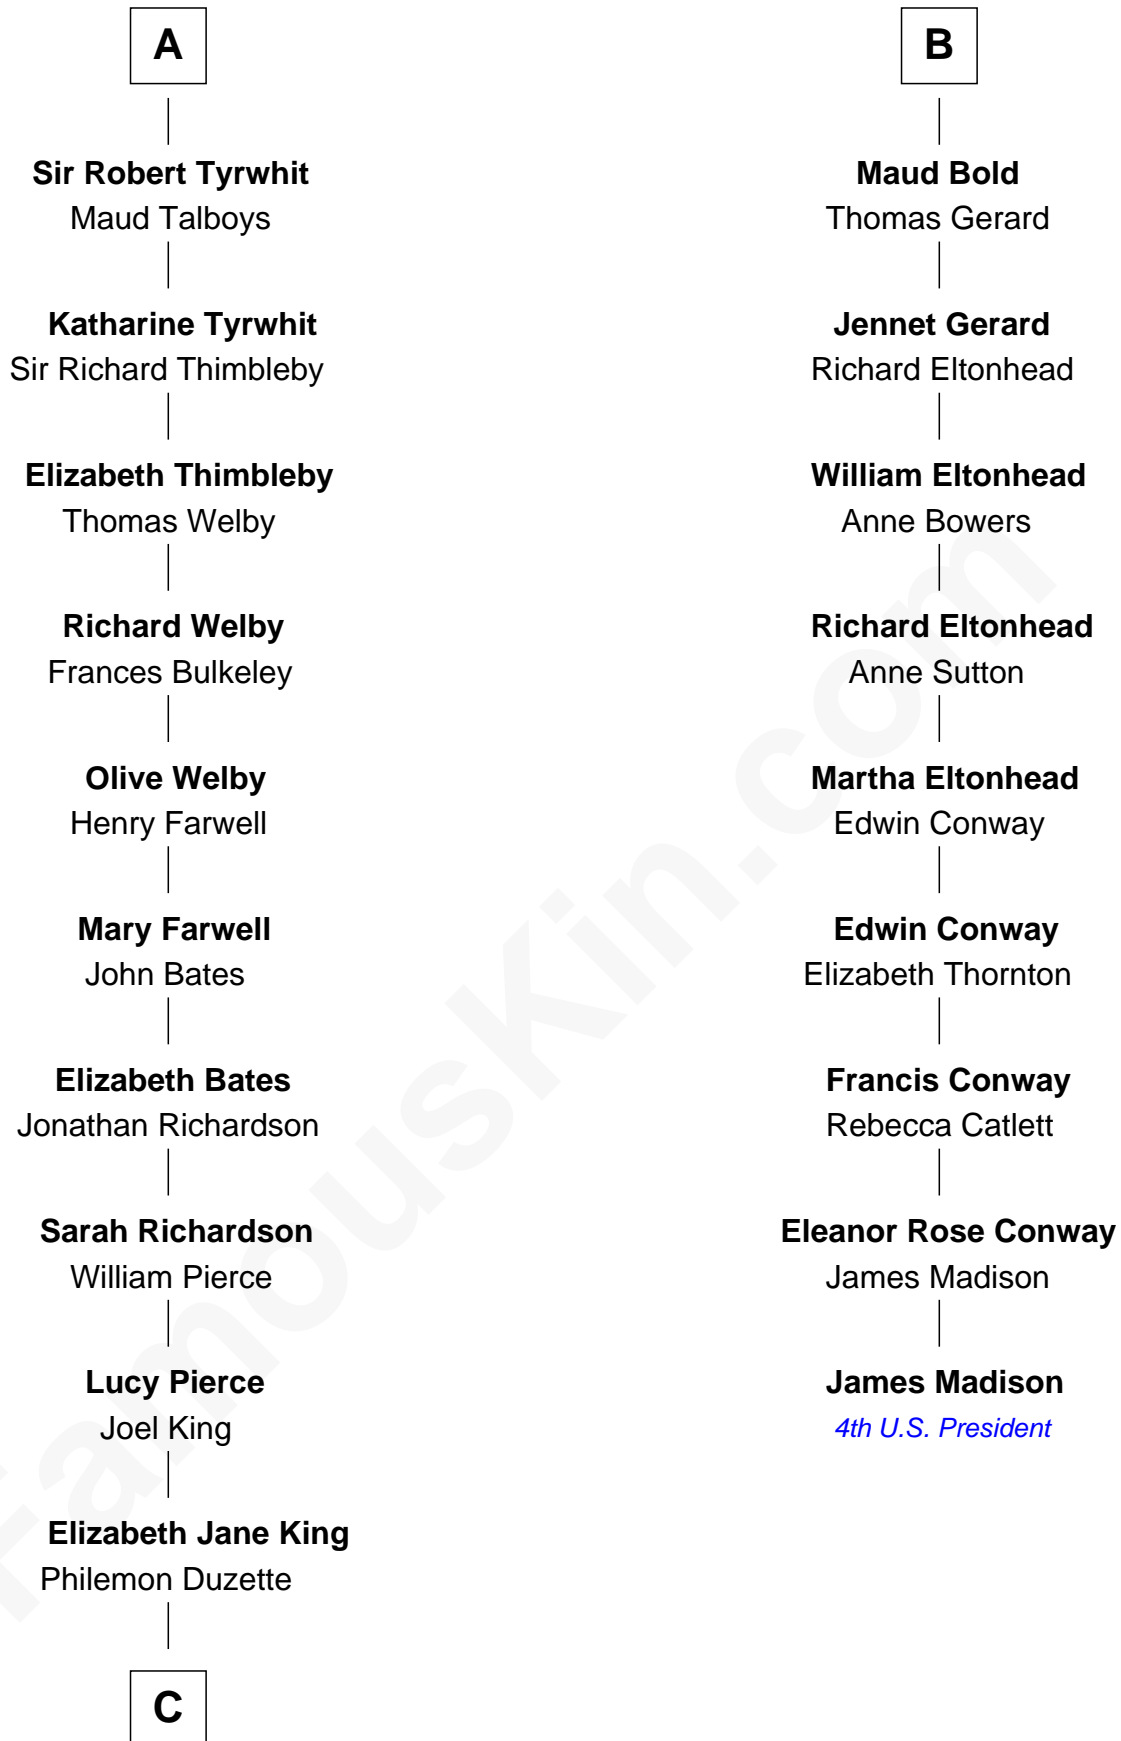

## Relationship Chart of

### Mitt Romney

70th Governor of Massachusetts

15th cousin 6 times removed of

**James Madison**

4th U.S. President

**C**

Clarissa Minerva Duzette

Lewis Robison

Charles Edward Robison

Rosetta Mary Berry

Alma Luella Robison

Harold Arundel LaFount

Lenore Emily LaFount

George Wilcken Romney

**Mitt Romney**

*70th Governor of Massachusetts*