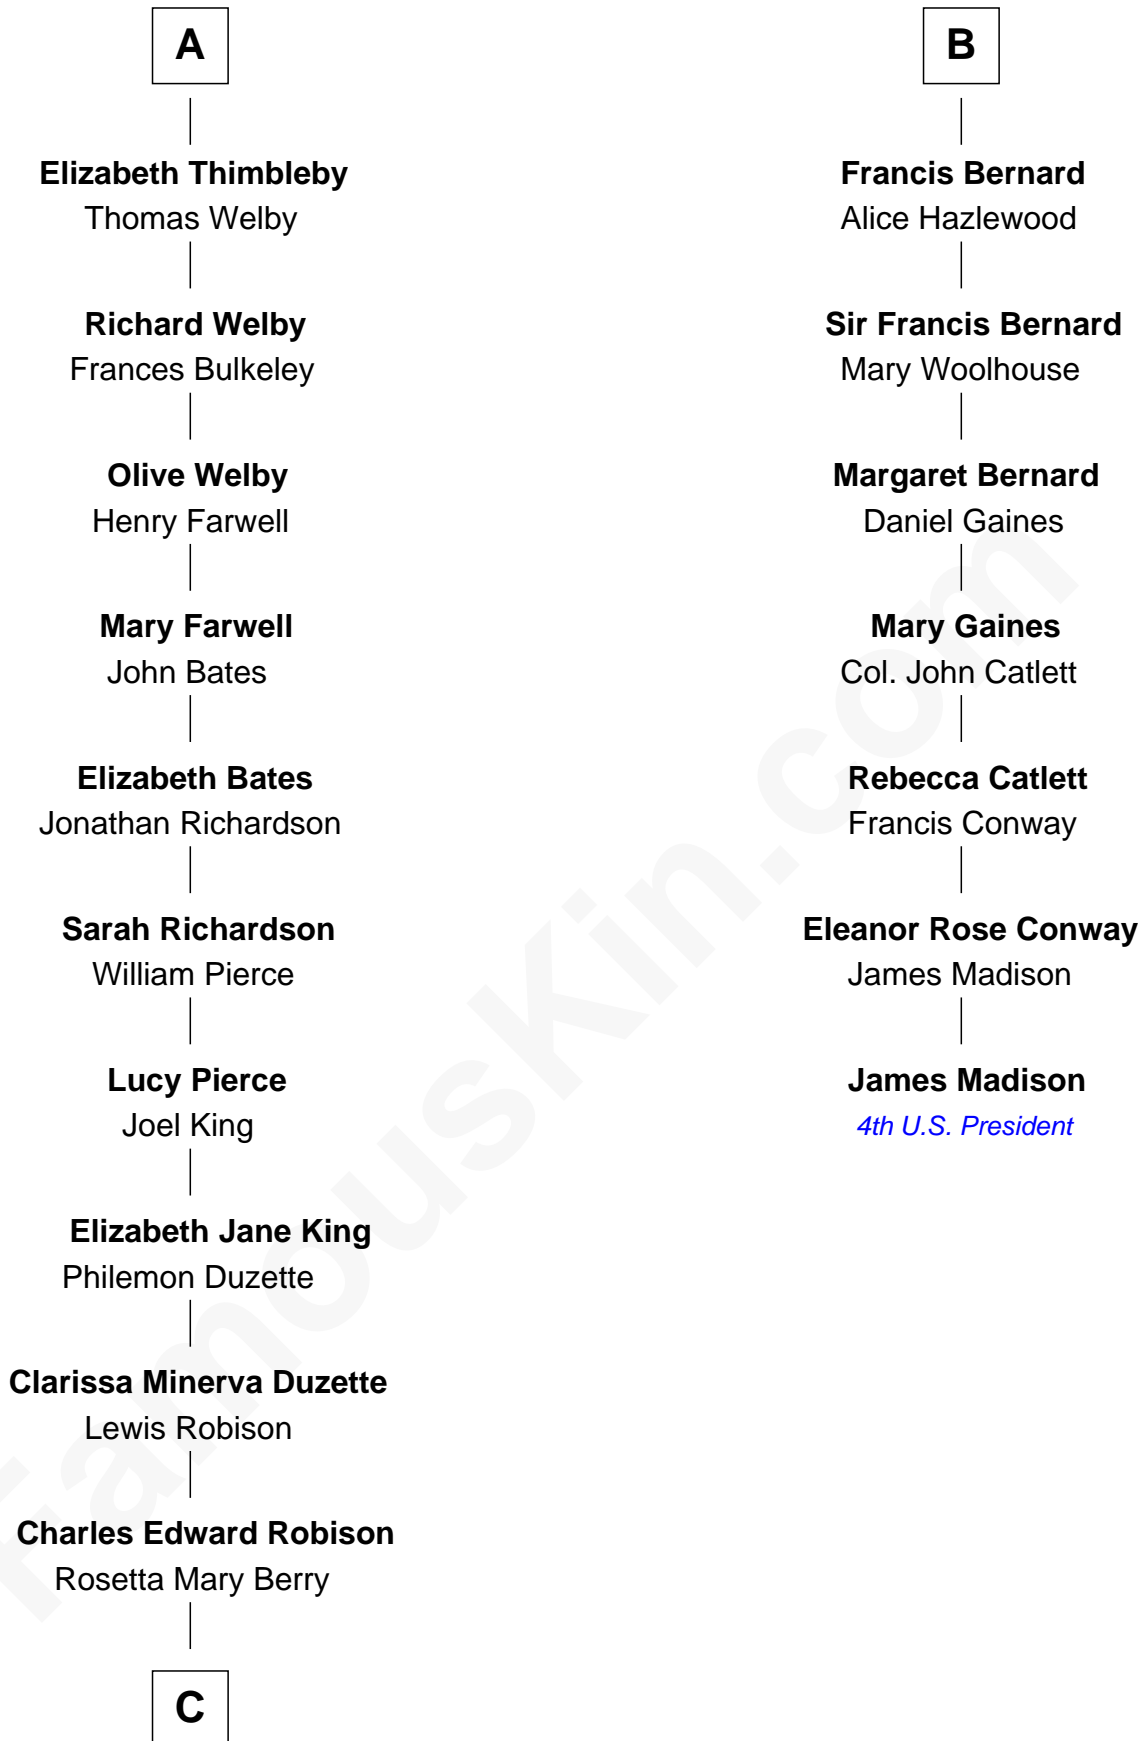

FamousKin.com

Relationship Chart of

Mitt Romney

70th Governor of Massachusetts

13th cousin 6 times removed of

James Madison

4th U.S. President

Sir William de Ros
Margery de Badlesmere

Thomas de Ros
Beatrice de Stafford

Maud de Roos
John de Welles

Margaret de Ros
Sir Reynold Grey

Margery de Welles
Stephen le Scrope

Margaret Grey
Sir William Bonville

John le Scrope
Elizabeth Chaworth

Elizabeth Bonville
William Talboys

Elizabeth le Scrope
Sir Henry le Scrope

Sir Robert Talboys
Elizabeth Heron

Margaret Scrope
John Bernard

Maud Talboys
Sir Robert Tyrwhit

John Bernard
Margaret Daundelyn

Katharine Tyrwhit
Sir Richard Thimbleby

John Bernard
Cecily Muscote

A

B

C

—
Alma Luella Robison
Harold Arundel LaFount

—
Lenore Emily LaFount
George Wilcken Romney

—
Mitt Romney
70th Governor of Massachusetts

FamousKin.com