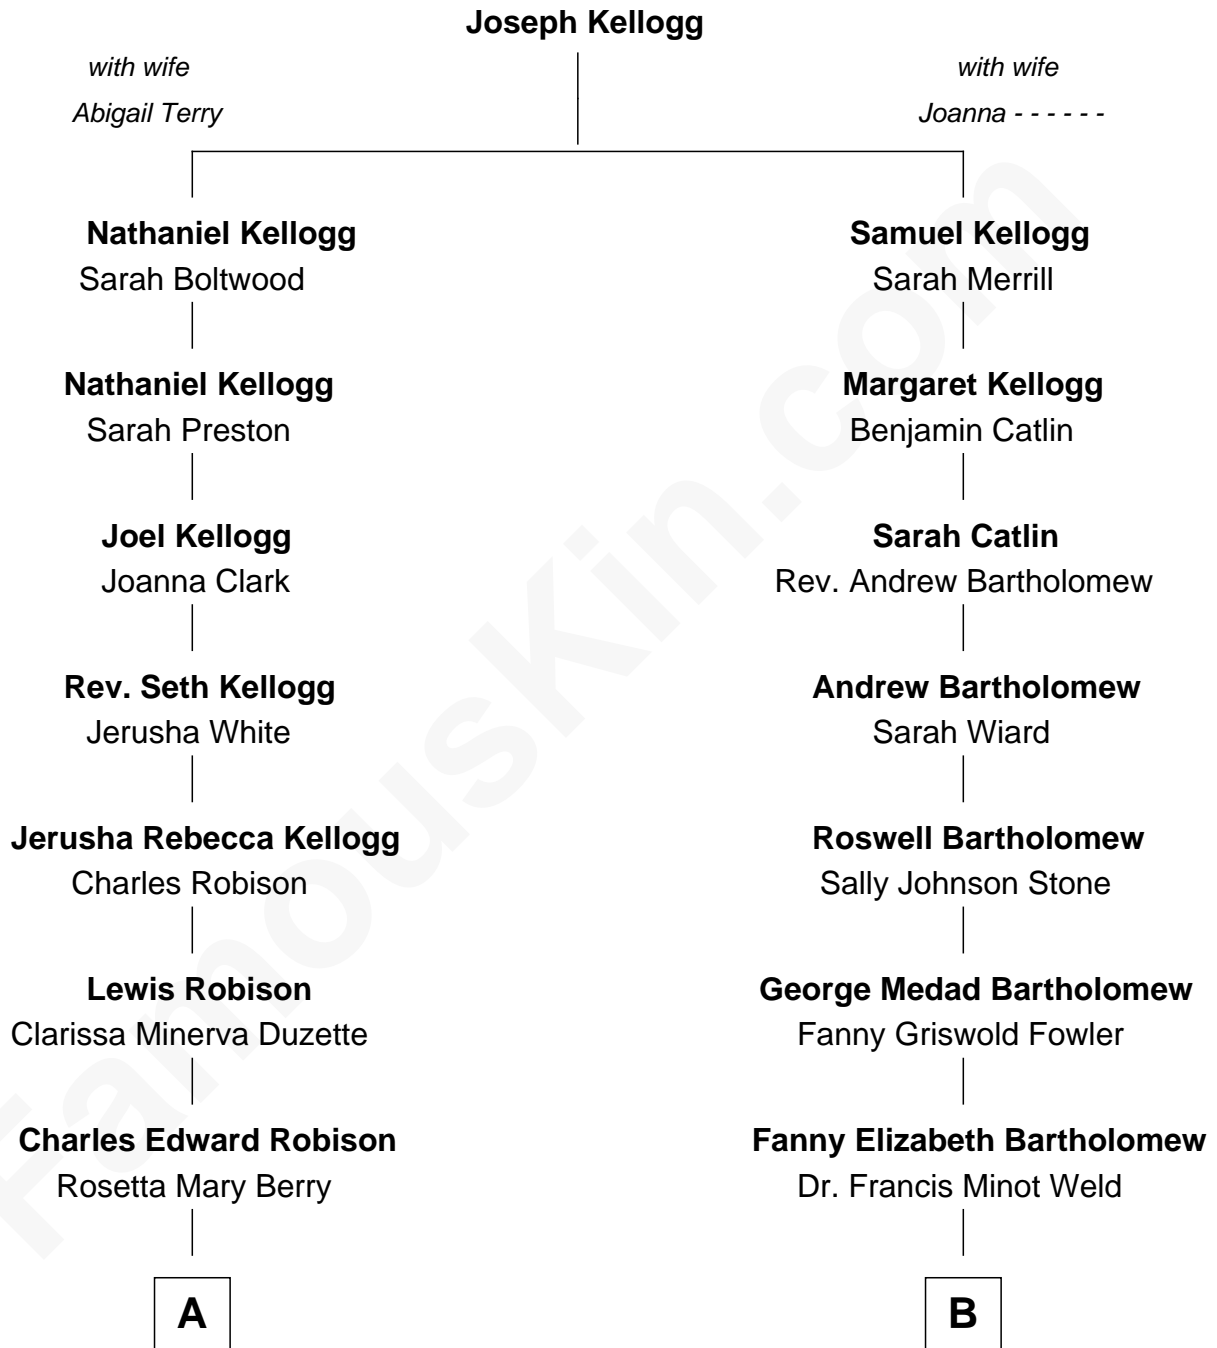

FamousKin.com Relationship Chart of

Mitt Romney

70th Governor of Massachusetts

9th cousin of

Bill Weld

68th Governor of Massachusetts

A

Alma Luella Robison
Harold Arundel LaFount

Lenore Emily LaFount
George Wilcken Romney

Mitt Romney
70th Governor of Massachusetts

B

Francis Minot Weld
Margaret Low White

David Weld
Mary Blake Nichols

Bill Weld
68th Governor of Massachusetts

FamousKin.com