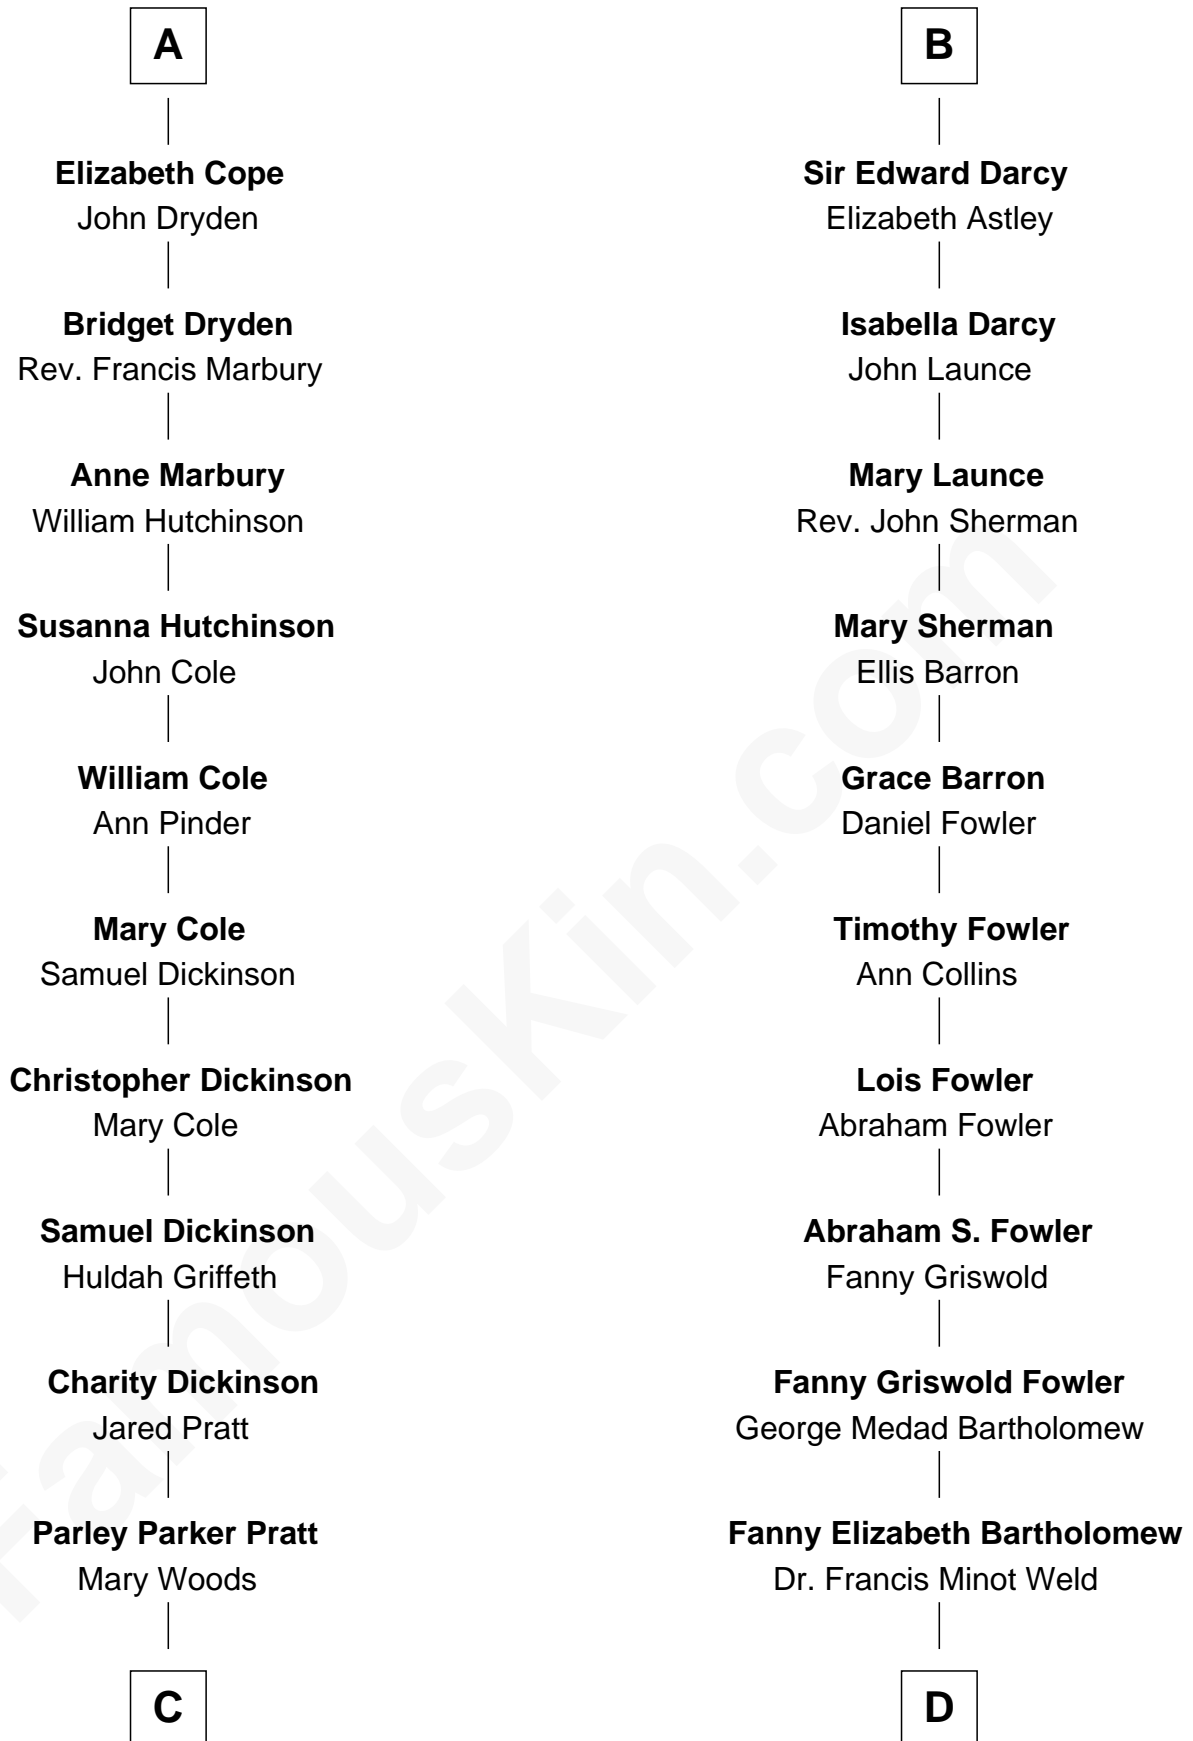

**Bridget Raleigh**

Sir John Cope

**A**

**Elizabeth Talbot**

Sir Henry de Grey

**Margaret de Grey**

Sir John Darcy

**John Darcy**

Joan de Greystoke

**Richard Darcy**

Eleanor Scrope

**Sir William Darcy**

Eupheme Langton

**Sir Thomas Darcy**

Dowsabel Tempest

**Sir Arthur Darcy**

Mary Carew

**B**

**C**

**Helaman Pratt**  
Anna Johanna Dorothy Wilcken

**Anna Amelia Pratt**  
Gaskell Samuel Romney

**George Wilcken Romney**  
Lenore Emily LaFount

**Mitt Romney**  
*70th Governor of Massachusetts*