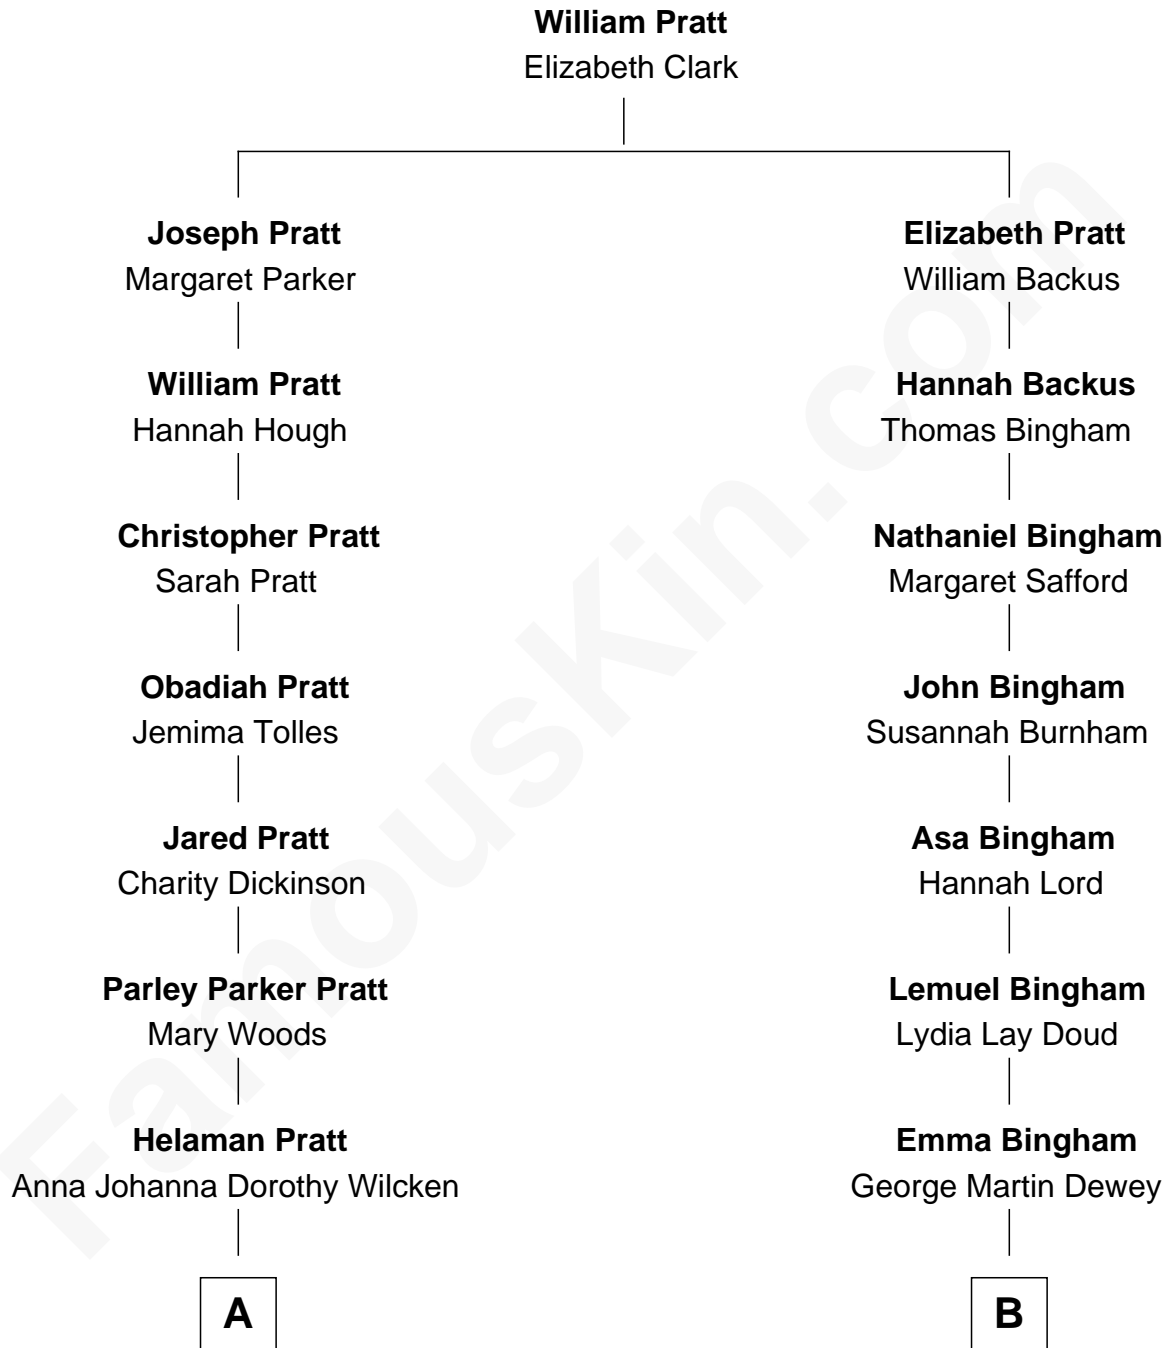

## Relationship Chart of

### Mitt Romney

70th Governor of Massachusetts

8th cousin 1 time removed of

### Thomas Edmund Dewey

47th Governor of New York

**A**

**Anna Amelia Pratt**  
Gaskell Samuel Romney

**George Wilcken Romney**  
Lenore Emily LaFount

**Mitt Romney**  
*70th Governor of Massachusetts*

**B**