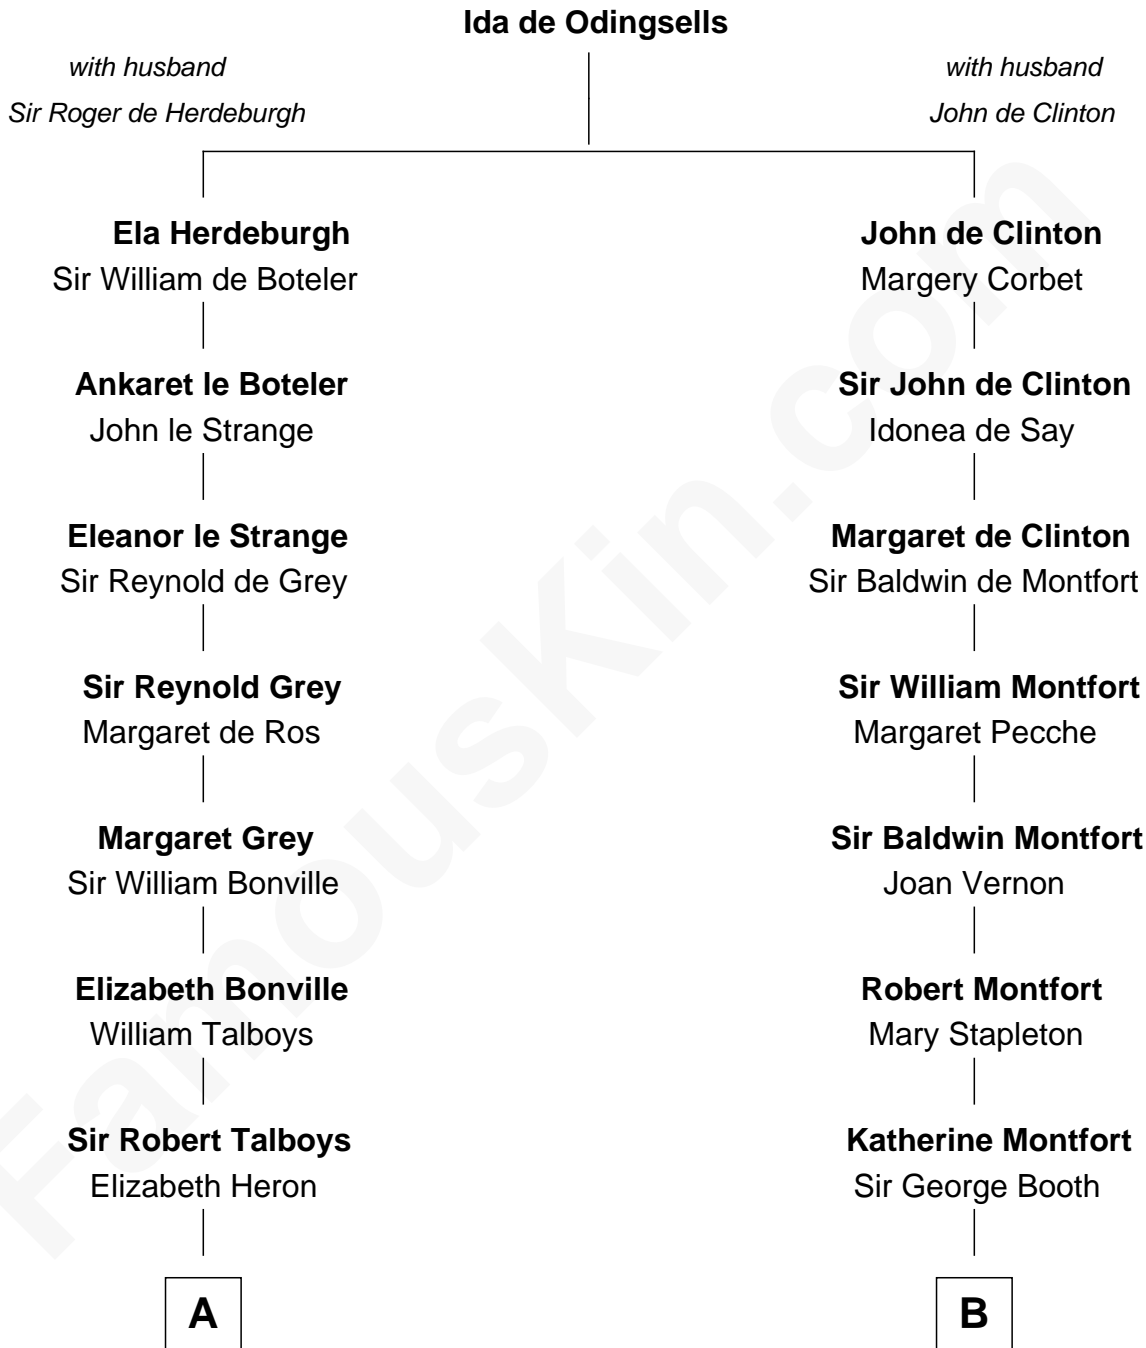

FamousKin.com

Relationship Chart of

Mitt Romney

70th Governor of Massachusetts

16th cousin 5 times removed of

Abraham Baldwin

Signer of the U.S. Constitution

C

Clarissa Minerva Duzette

Lewis Robison

Charles Edward Robison

Rosetta Mary Berry

Alma Luella Robison

Harold Arundel LaFount

Lenore Emily LaFount

George Wilcken Romney

Mitt Romney

70th Governor of Massachusetts

FamousKin.com