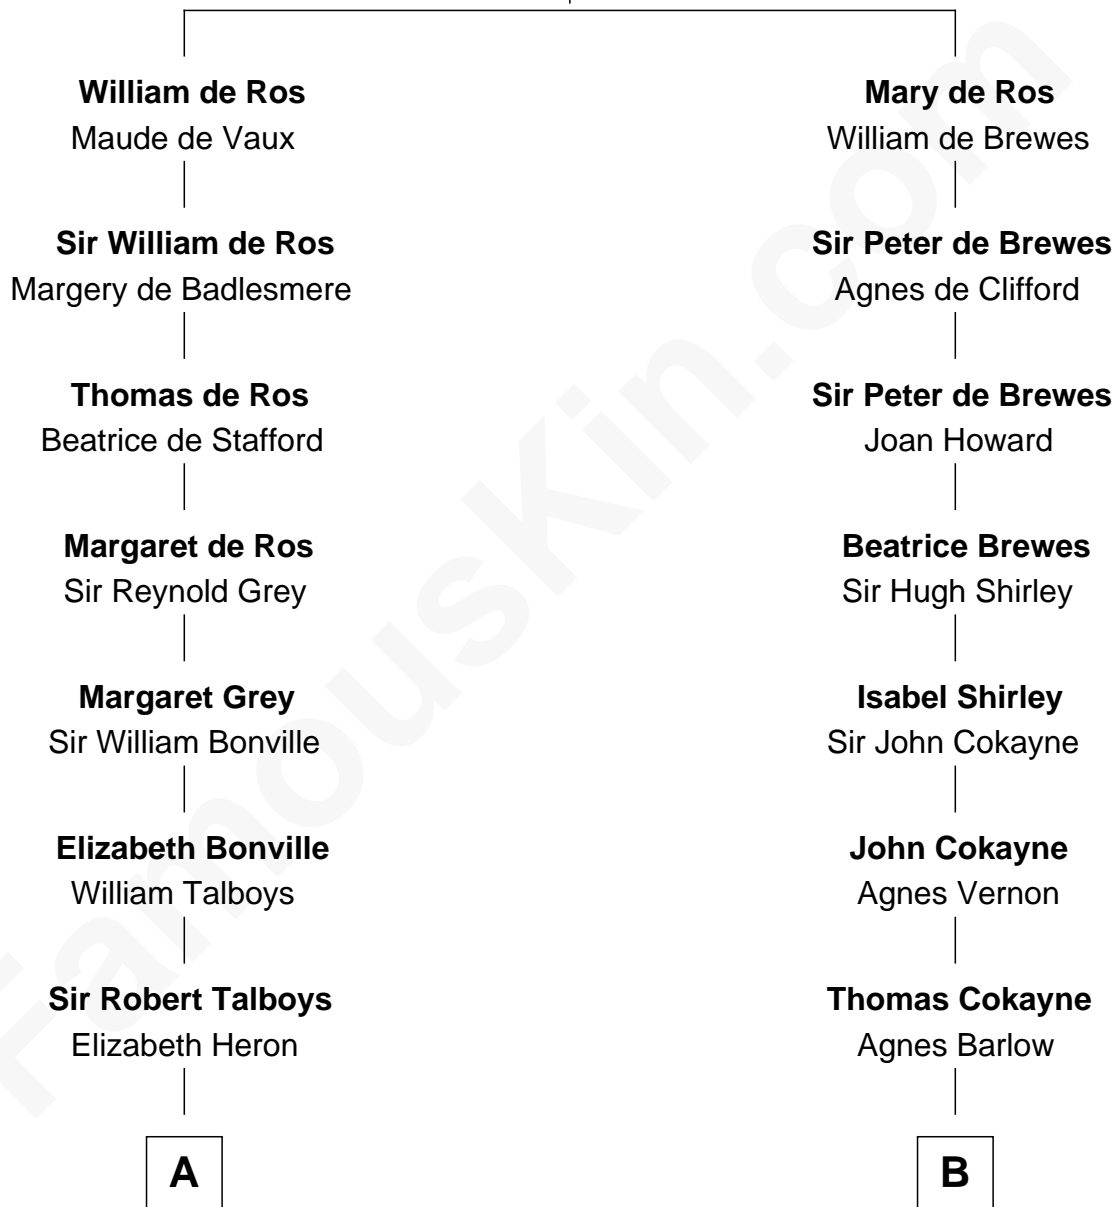

Sir Robert de Ros

Isabel de Aubeney