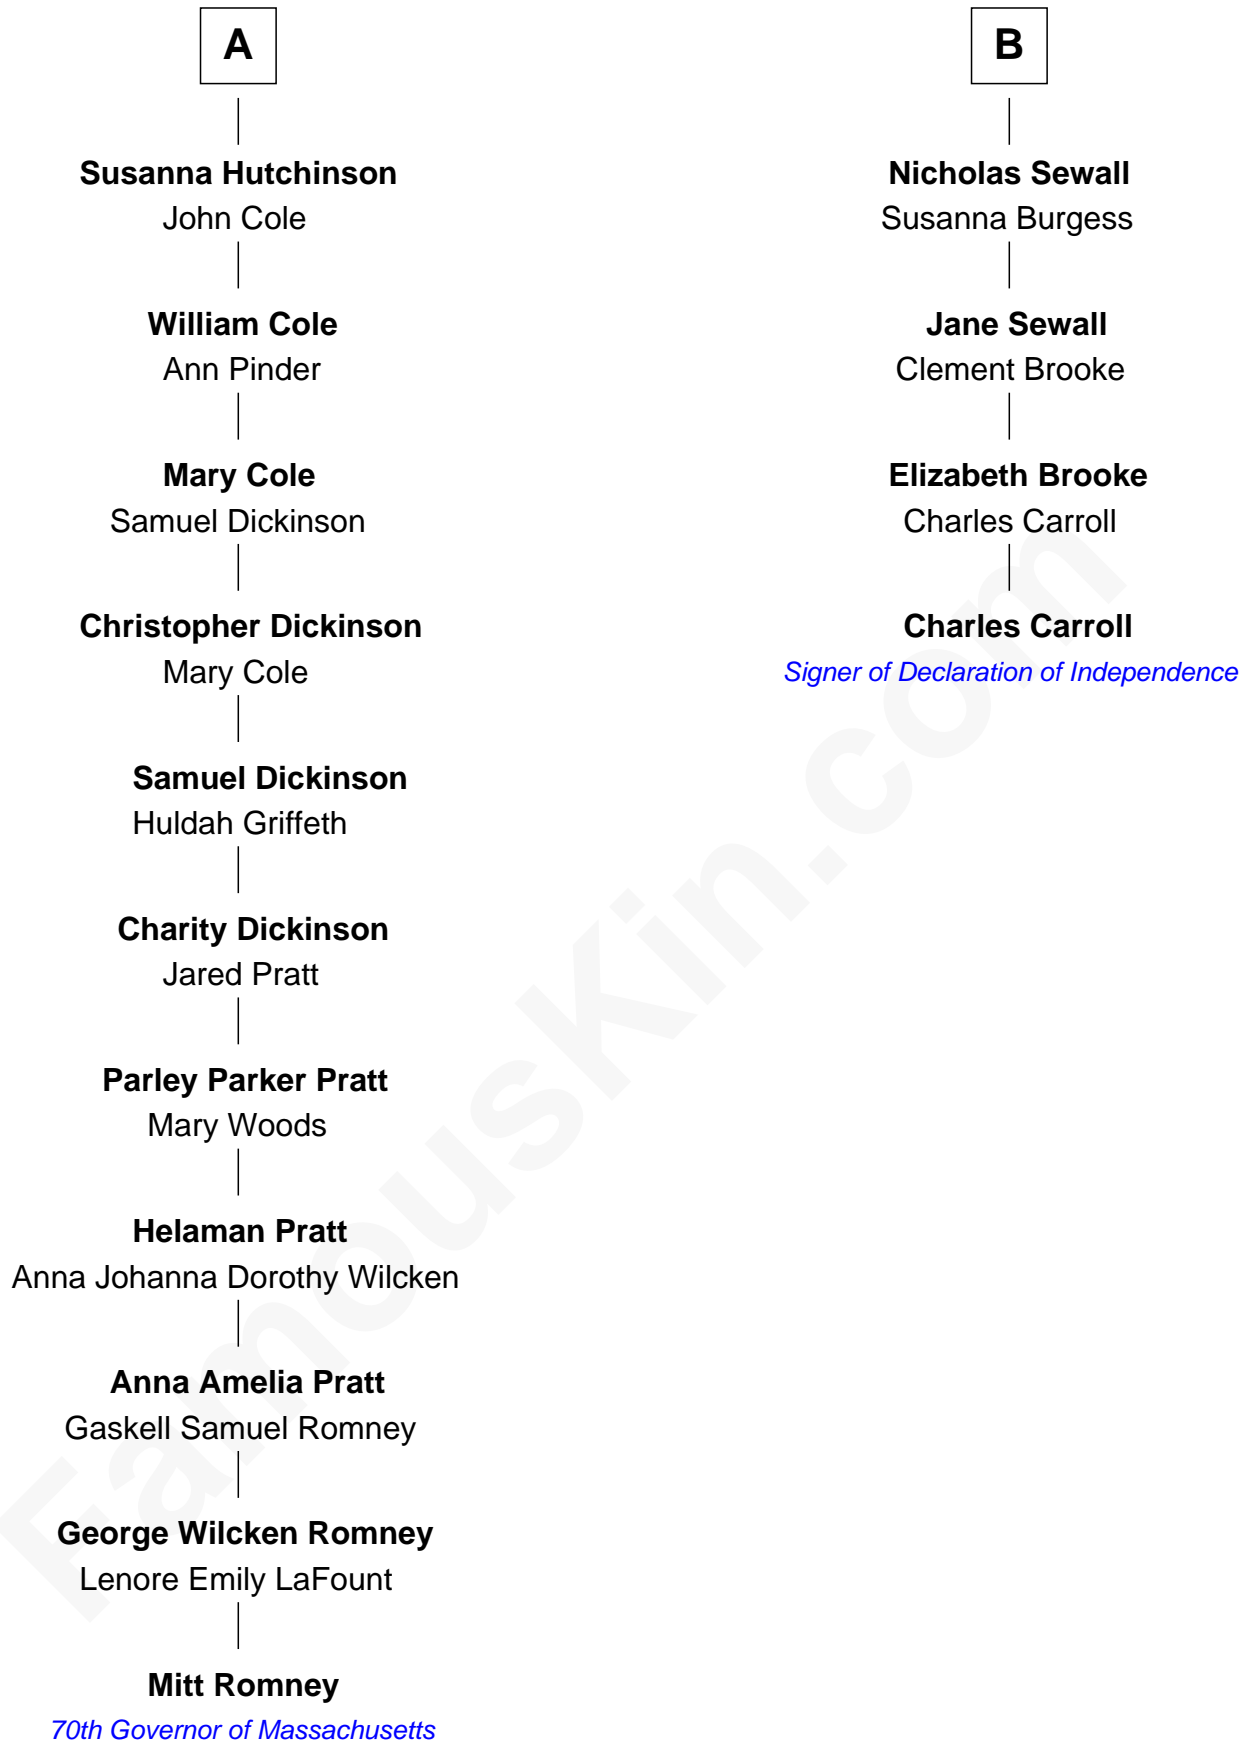

FamousKin.com

Relationship Chart of

Mitt Romney

70th Governor of Massachusetts

10th cousin 7 times removed of

Charles Carroll

Signer of the Declaration of Independence

Mitt Romney photo by [Gage Skidmore](#) (CC BY-SA 3.0)