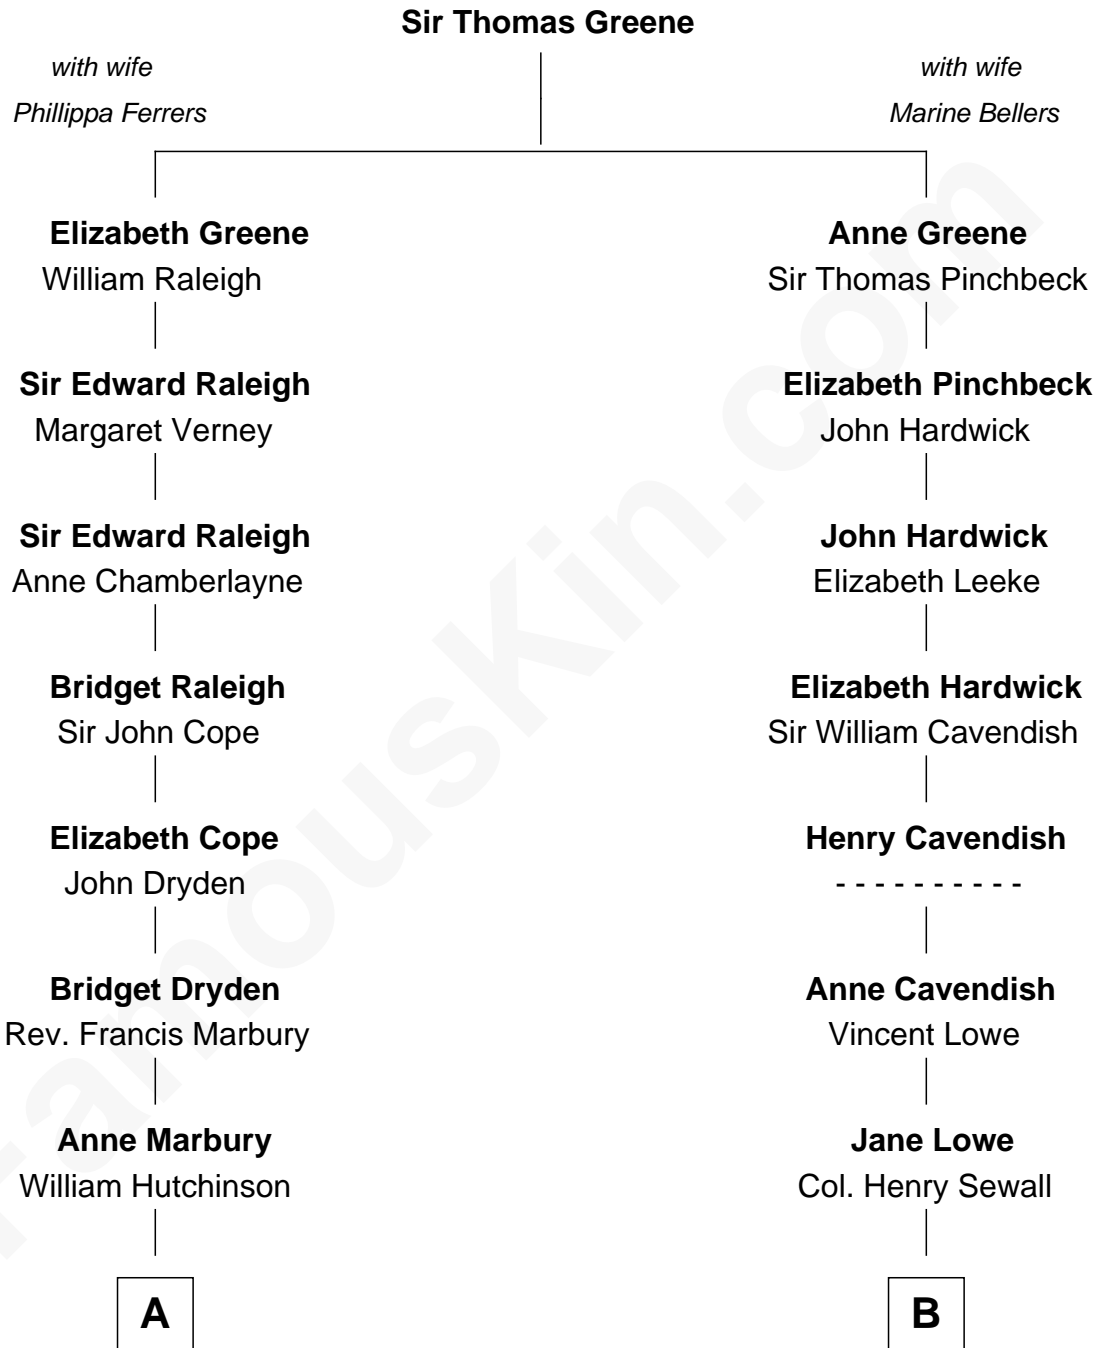

FamousKin.com

Relationship Chart of

Mitt Romney

70th Governor of Massachusetts

10th cousin 7 times removed of

Charles Carroll

Signer of the Declaration of Independence

Mitt Romney photo by [Gage Skidmore](#) (CC BY-SA 3.0)