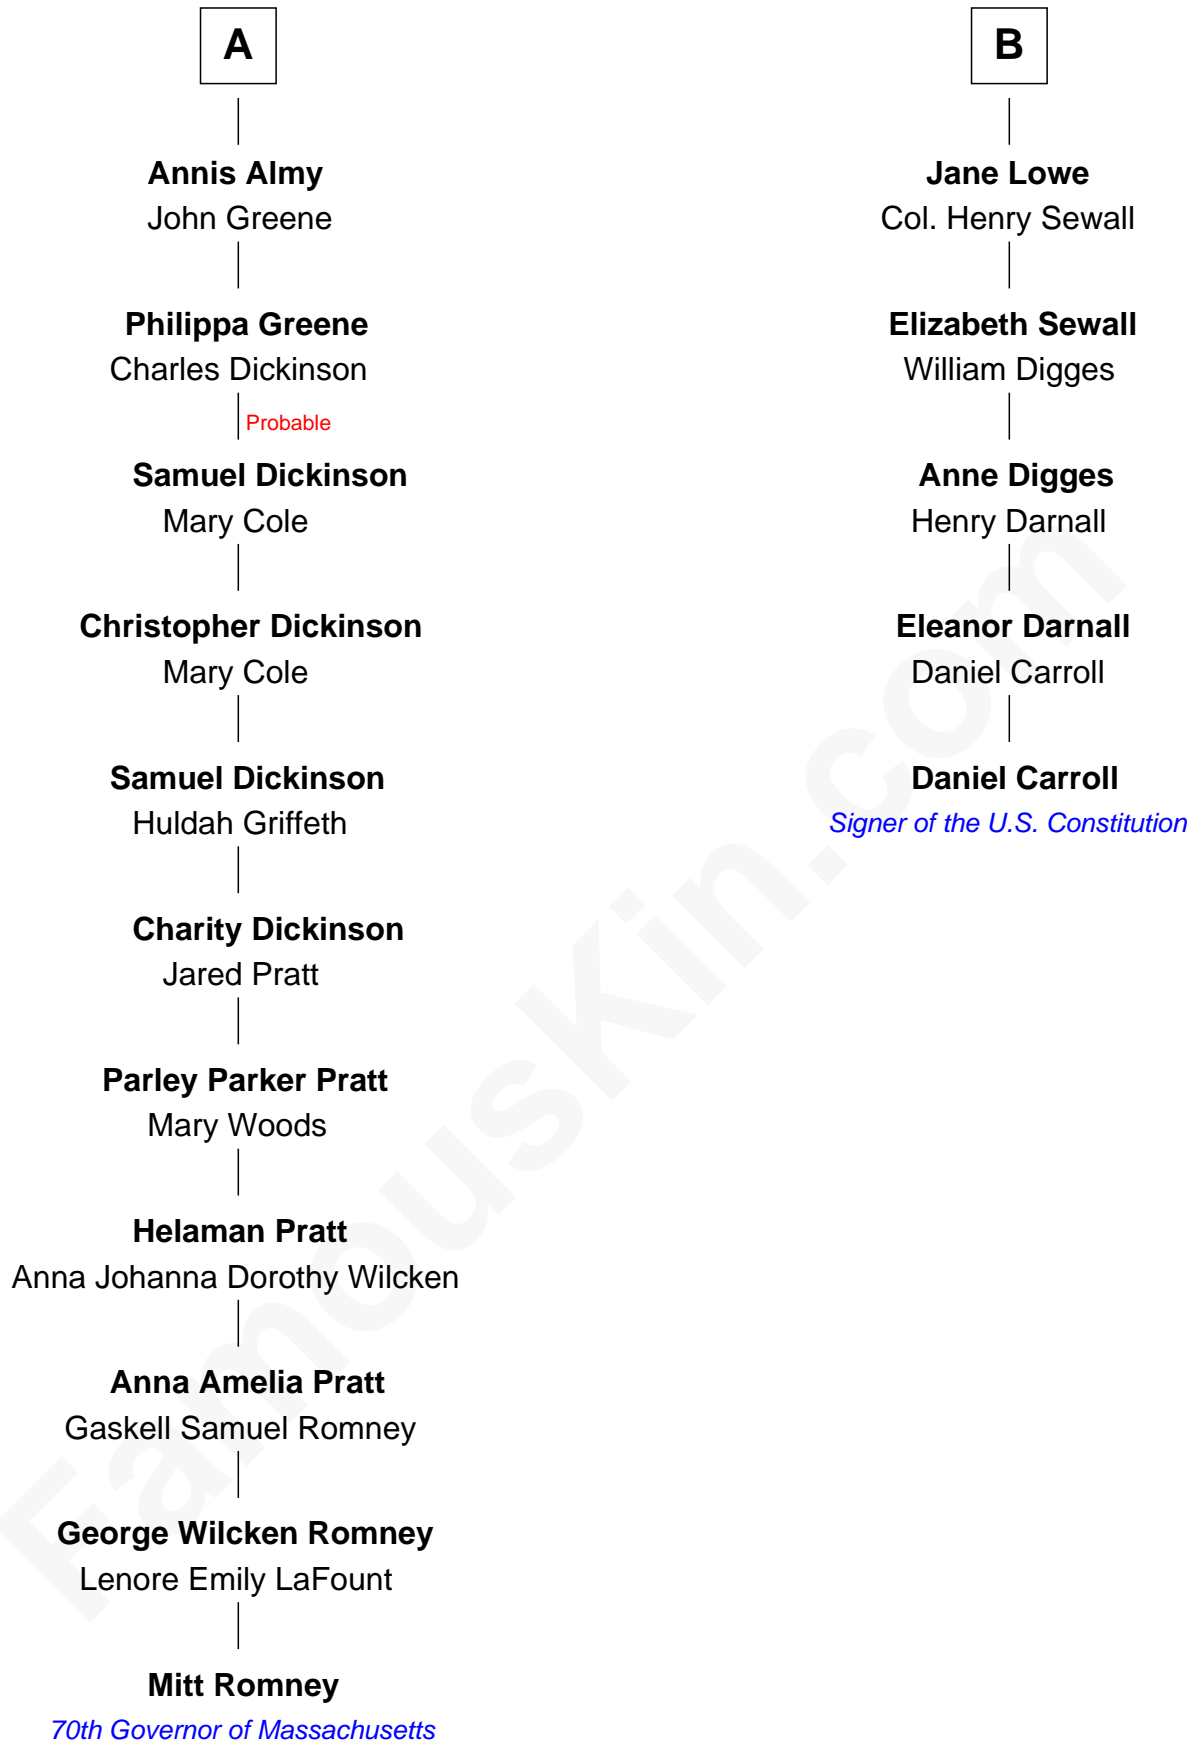

FamousKin.com

Relationship Chart of

Mitt Romney

70th Governor of Massachusetts

11th cousin 6 times removed of

Daniel Carroll

Signer of the U.S. Constitution

Sir Thomas Aylesbury

Katherine Pabenham

Mitt Romney photo by [Gage Skidmore](#) (CC BY-SA 3.0)