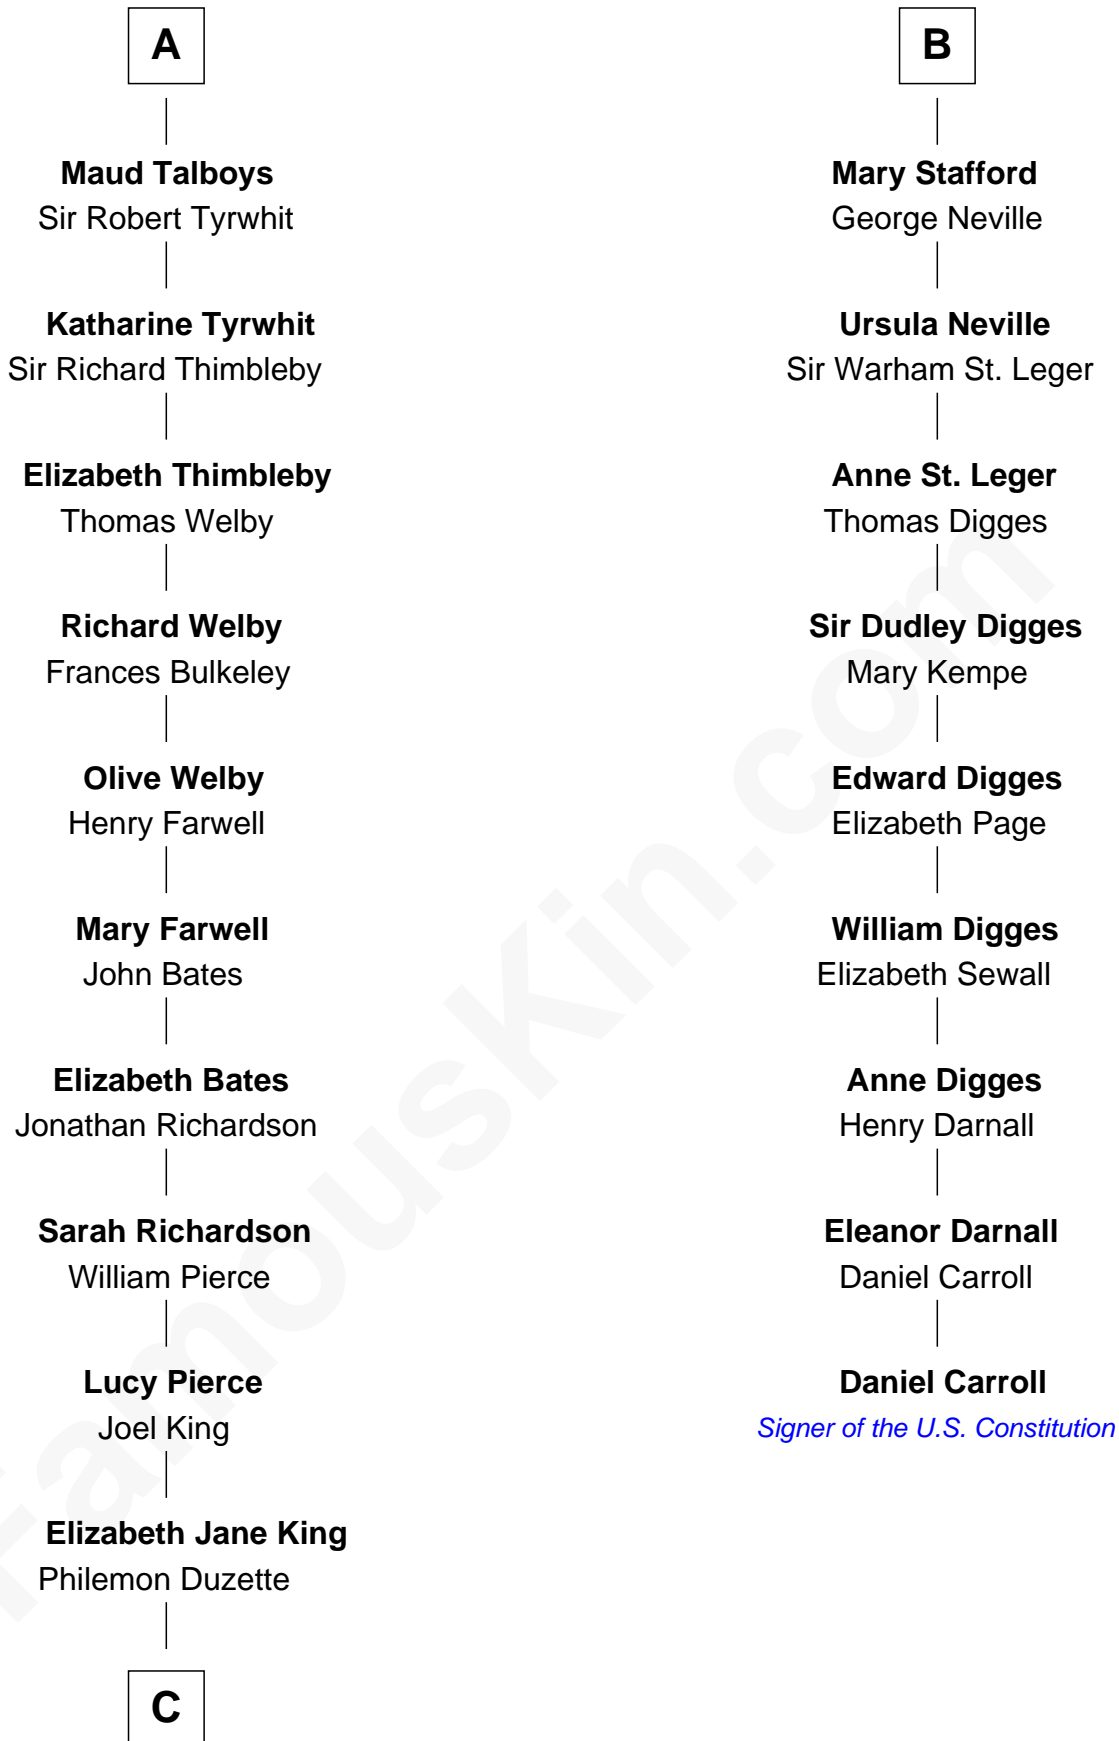

## Relationship Chart of

### Mitt Romney

70th Governor of Massachusetts

15th cousin 6 times removed of

### Daniel Carroll

Signer of the U.S. Constitution

**Henry Plantagenet**

Maud de Chaworth

**C**

Clarissa Minerva Duzette

Lewis Robison

Charles Edward Robison

Rosetta Mary Berry

Alma Luella Robison

Harold Arundel LaFount

Lenore Emily LaFount

George Wilcken Romney

**Mitt Romney**

*70th Governor of Massachusetts*

FamousKin.com