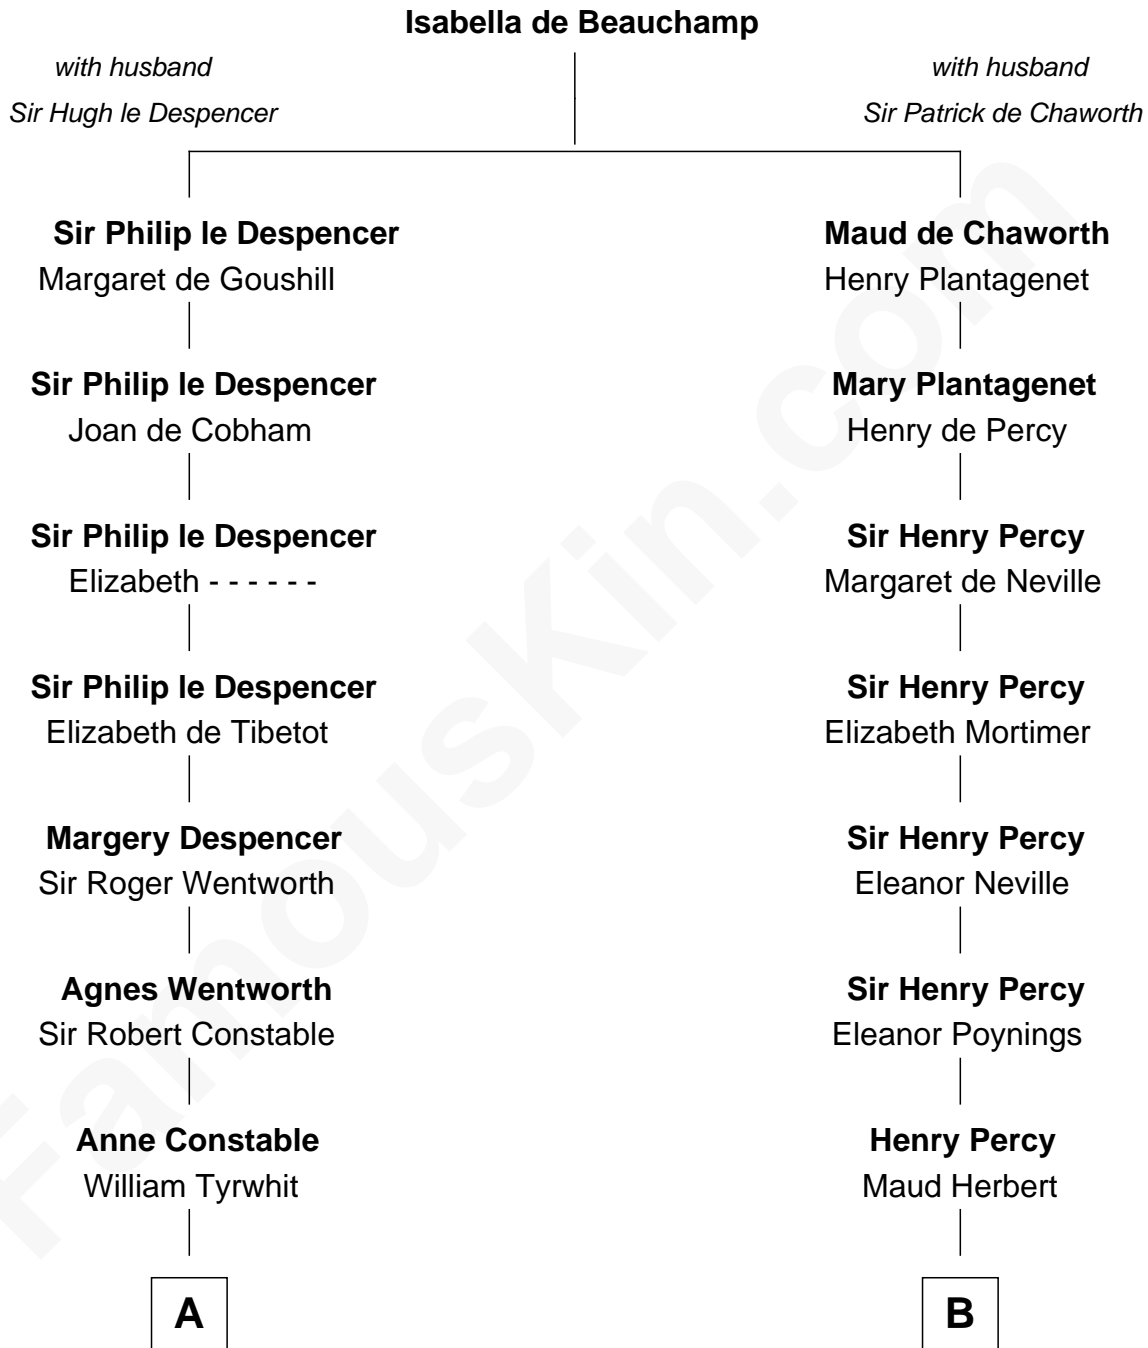

FamousKin.com

Relationship Chart of

Mitt Romney

70th Governor of Massachusetts

16th cousin 5 times removed of

Daniel Carroll

Signer of the U.S. Constitution