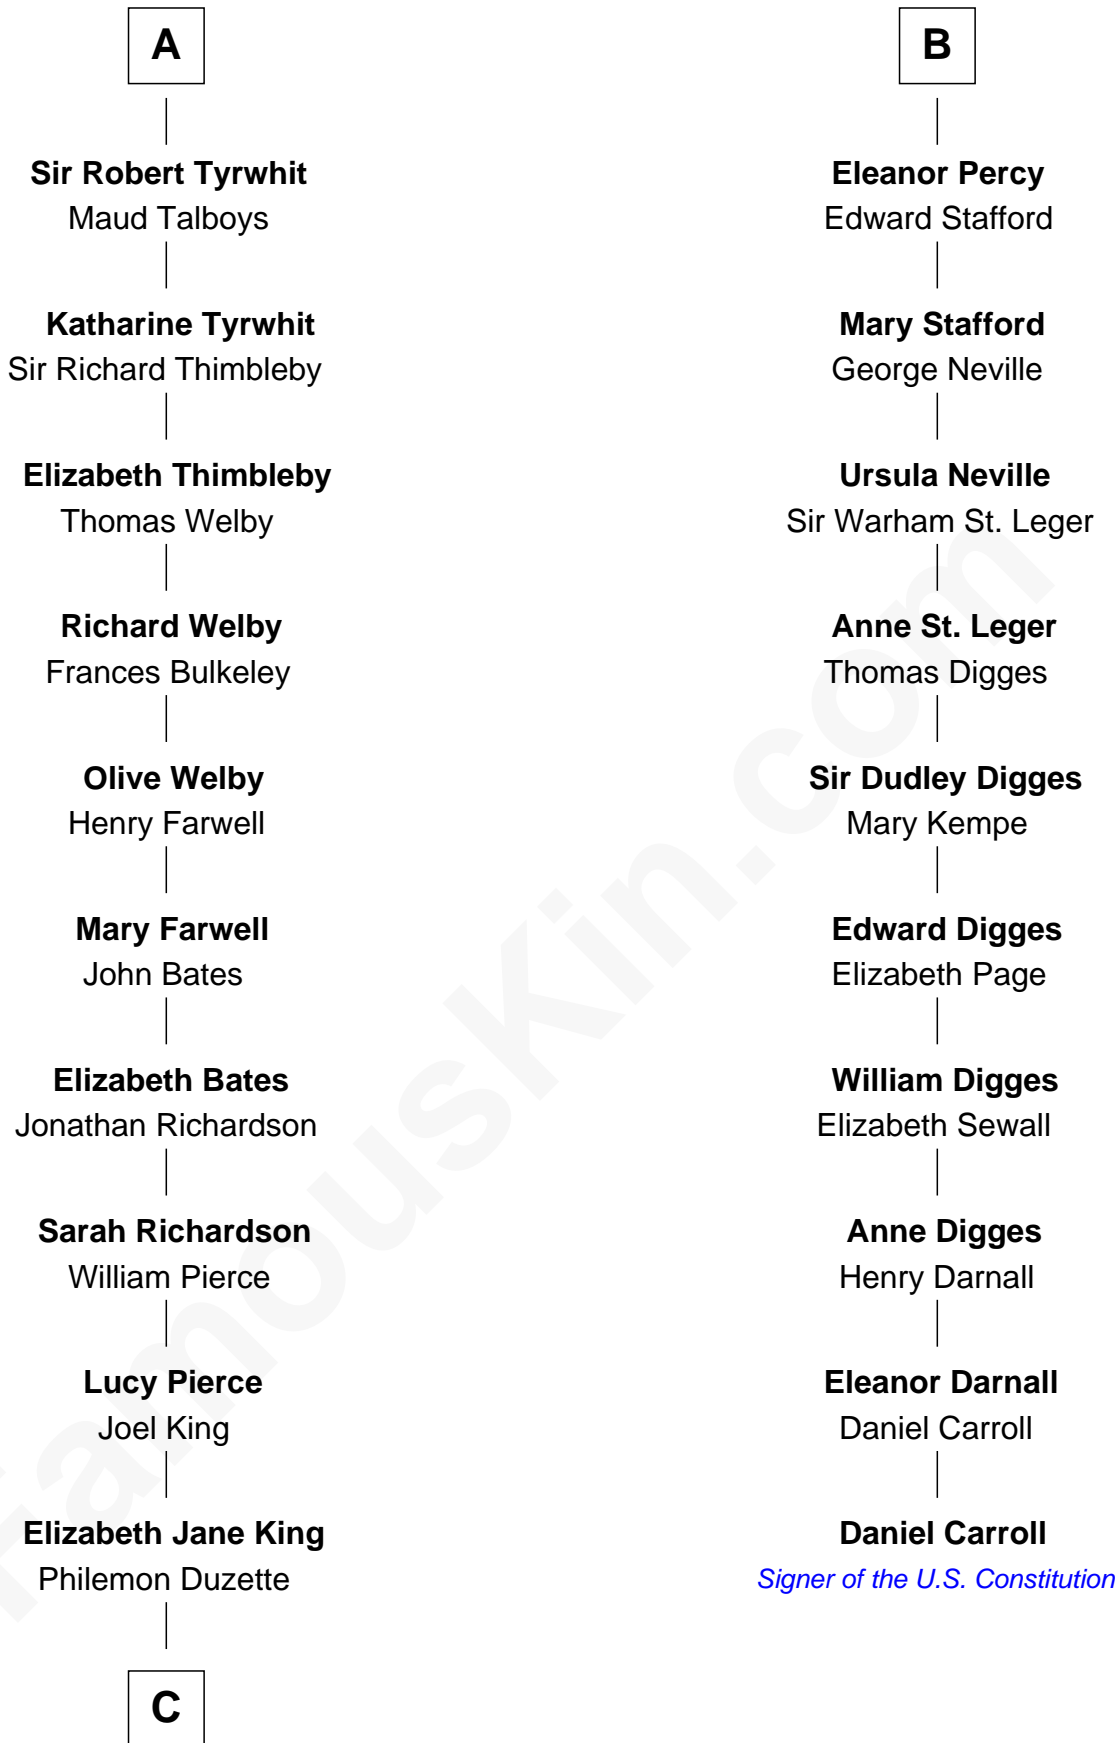

## Relationship Chart of

### Mitt Romney

70th Governor of Massachusetts

16th cousin 5 times removed of

### Daniel Carroll

Signer of the U.S. Constitution

**C**

Clarissa Minerva Duzette

Lewis Robison

Charles Edward Robison

Rosetta Mary Berry

Alma Luella Robison