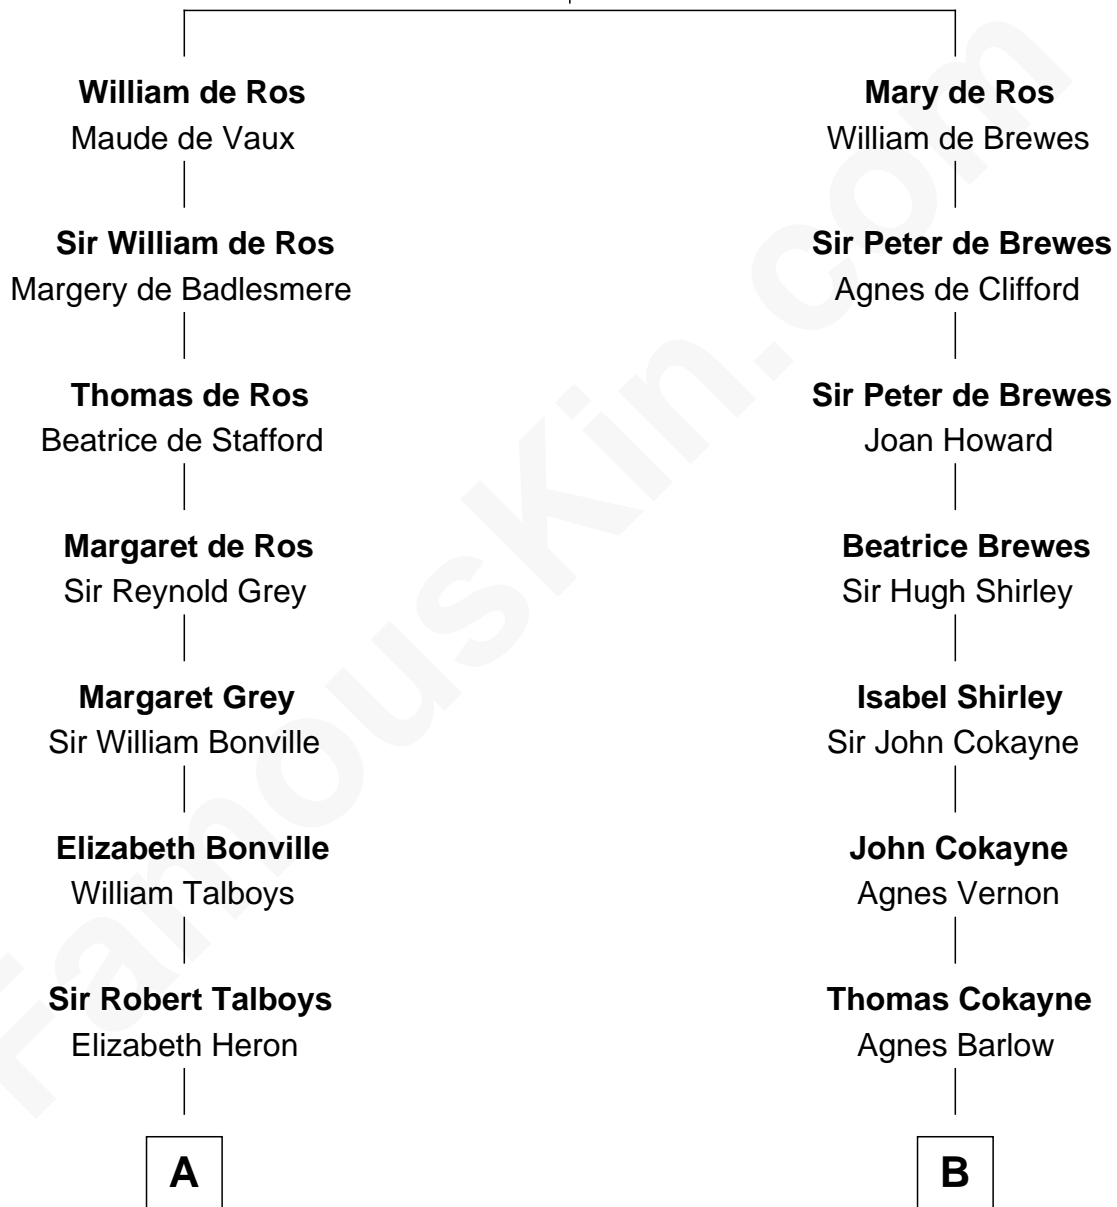

## Relationship Chart of

### Mitt Romney

70th Governor of Massachusetts

16th cousin 5 times removed of

### Daniel Carroll

Signer of the U.S. Constitution

**Sir Robert de Ros**

Isabel de Aubeney

**C**

Clarissa Minerva Duzette

Lewis Robison

Charles Edward Robison

Rosetta Mary Berry

Alma Luella Robison

Harold Arundel LaFount

Lenore Emily LaFount

George Wilcken Romney

**Mitt Romney**

*70th Governor of Massachusetts*

FamousKin.com