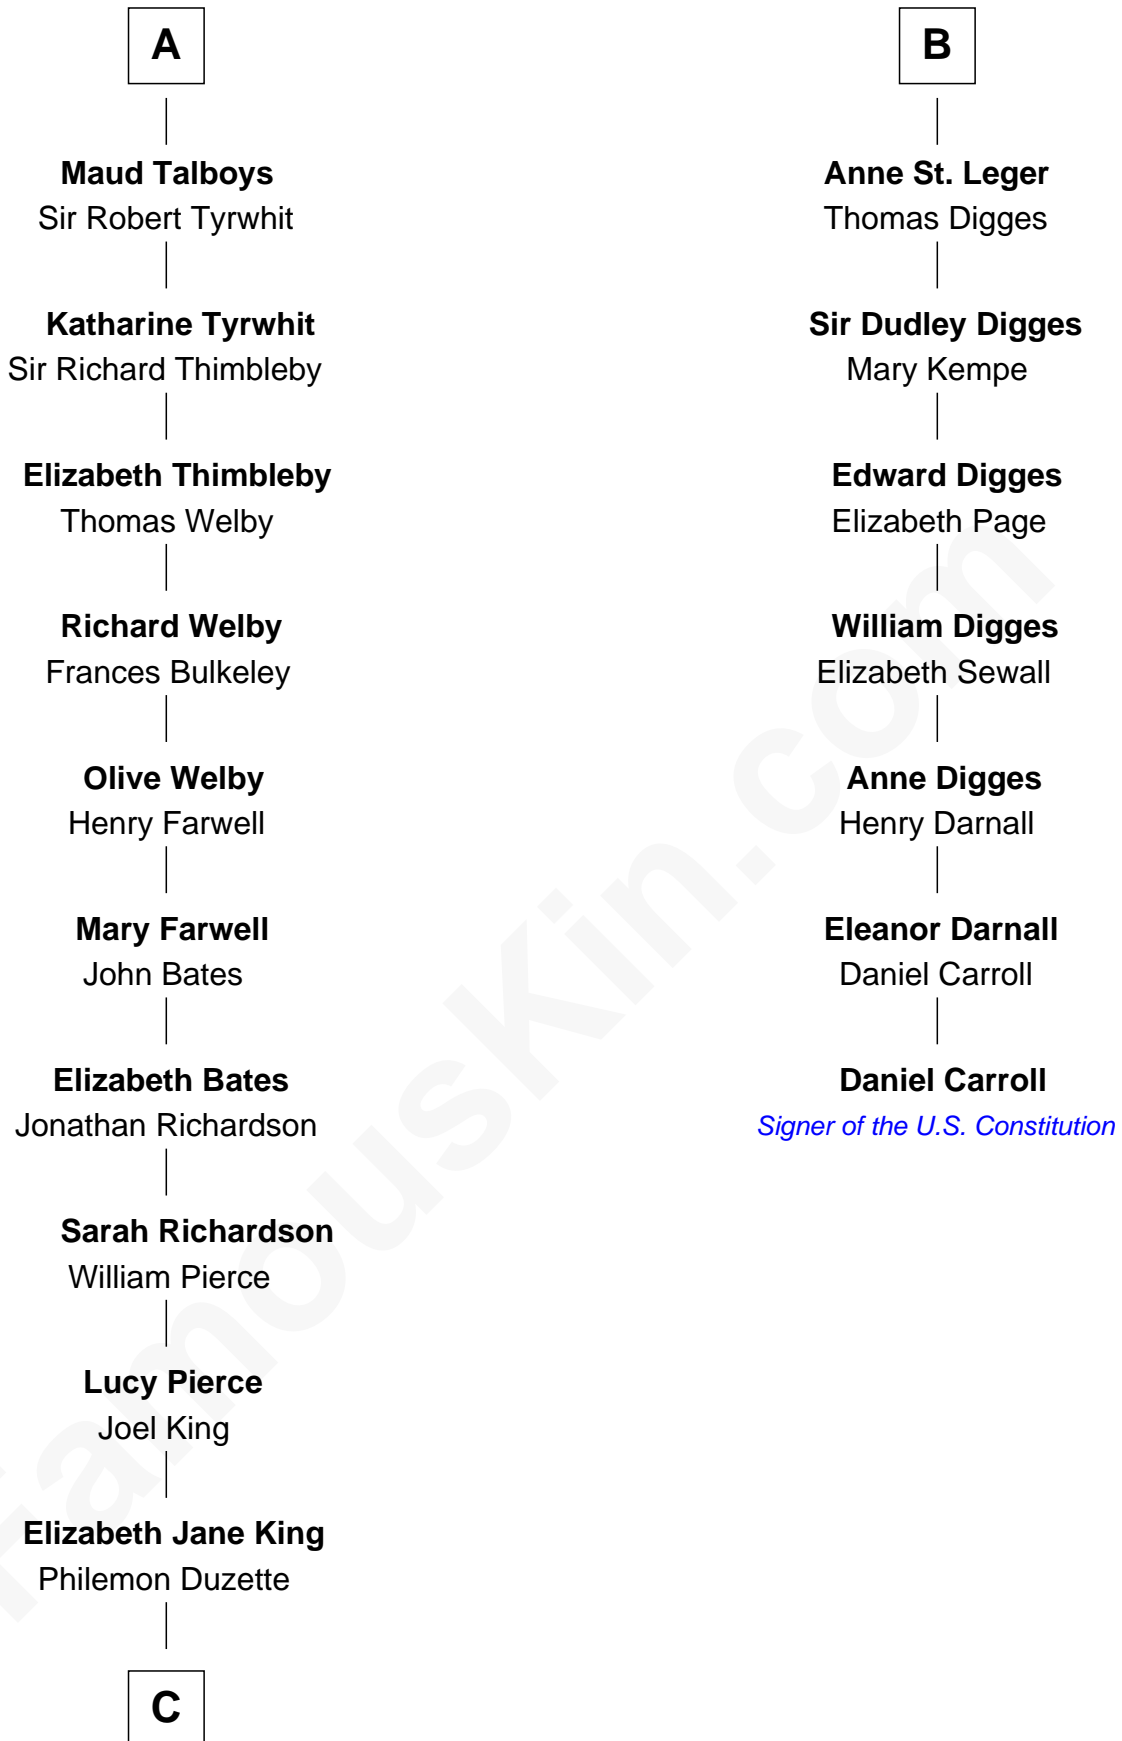

## Relationship Chart of

### Mitt Romney

70th Governor of Massachusetts

13th cousin 8 times removed of

### Daniel Carroll

Signer of the U.S. Constitution

**Sir Hugh I de Audley**

Iseult de Mortimer

**C**

Clarissa Minerva Duzette

Lewis Robison

Charles Edward Robison

Rosetta Mary Berry

Alma Luella Robison

Harold Arundel LaFount

Lenore Emily LaFount

George Wilcken Romney

**Mitt Romney**

*70th Governor of Massachusetts*

FamousKin.com