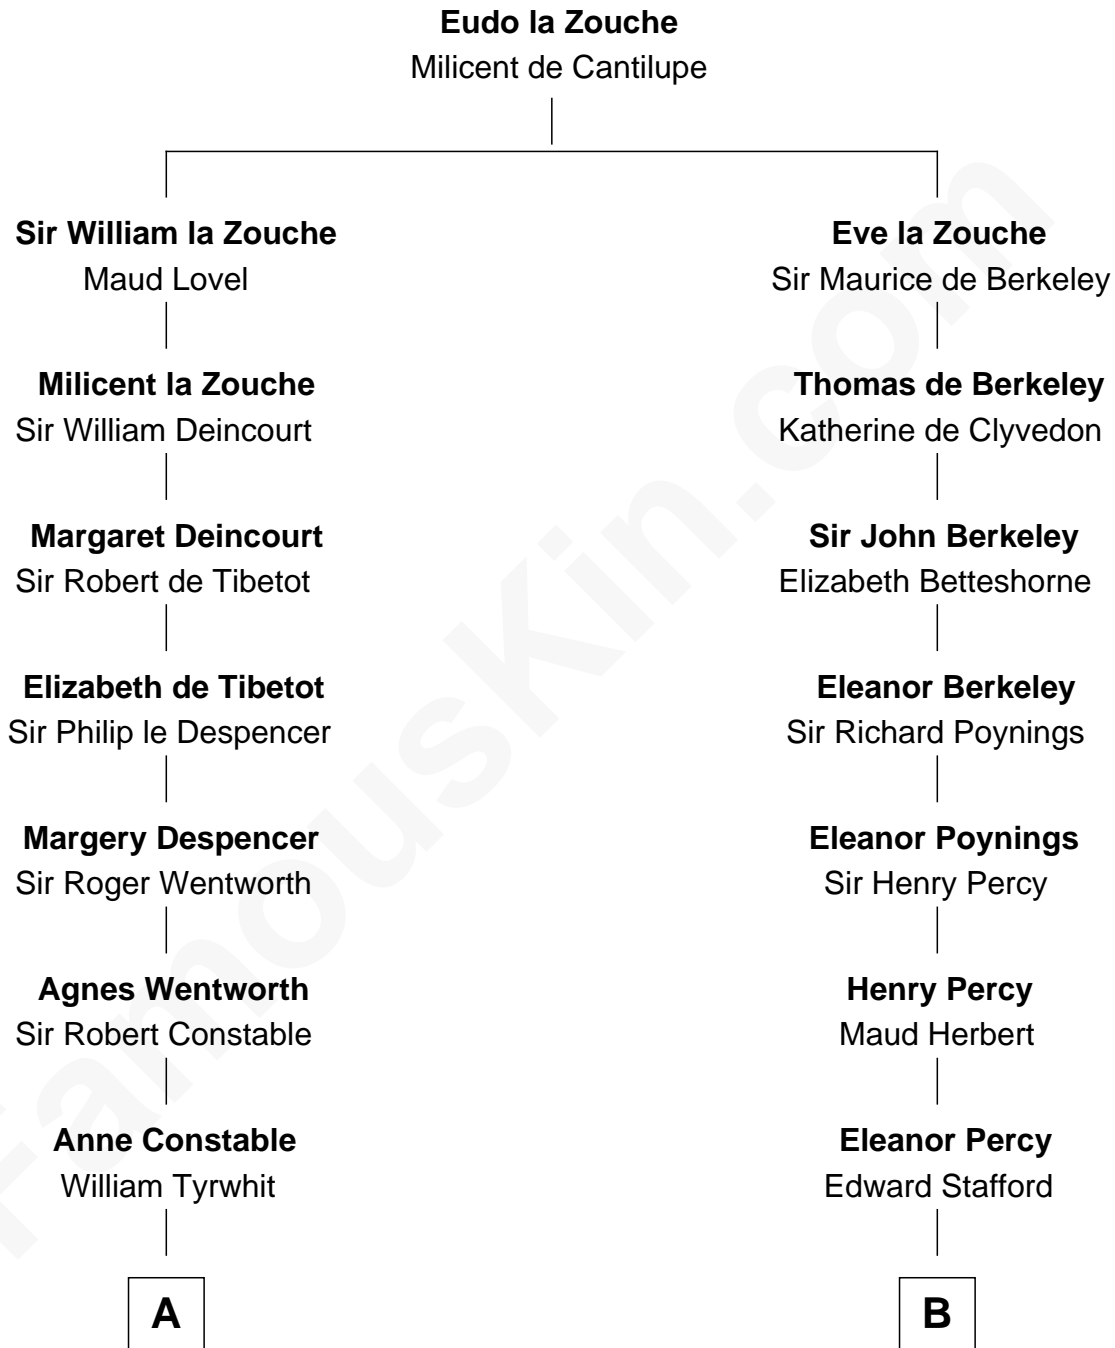

## Relationship Chart of

### Mitt Romney

70th Governor of Massachusetts

15th cousin 6 times removed of

### Daniel Carroll

Signer of the U.S. Constitution

**C**

Clarissa Minerva Duzette

Lewis Robison

Charles Edward Robison

Rosetta Mary Berry

Alma Luella Robison