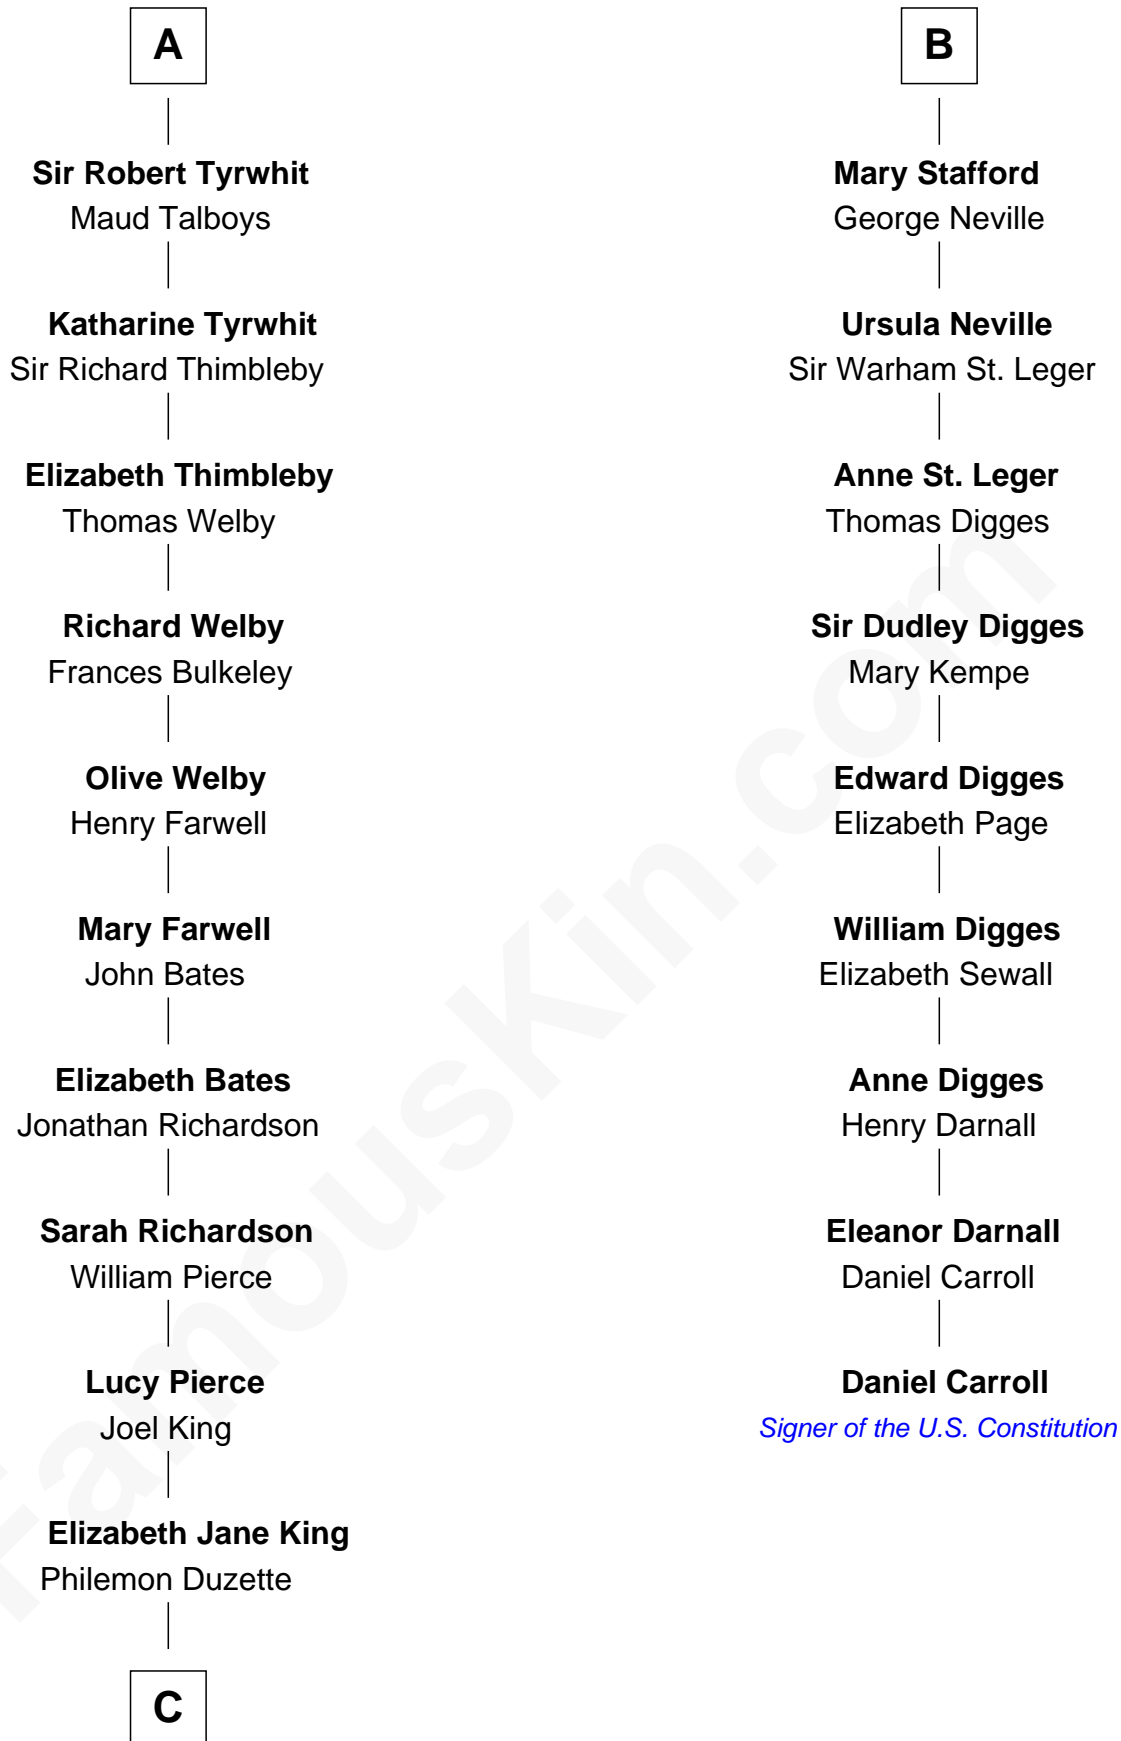

## Relationship Chart of

### Mitt Romney

70th Governor of Massachusetts

15th cousin 6 times removed of

### Daniel Carroll

Signer of the U.S. Constitution

**C**

Clarissa Minerva Duzette

Lewis Robison

Charles Edward Robison

Rosetta Mary Berry

Alma Luella Robison