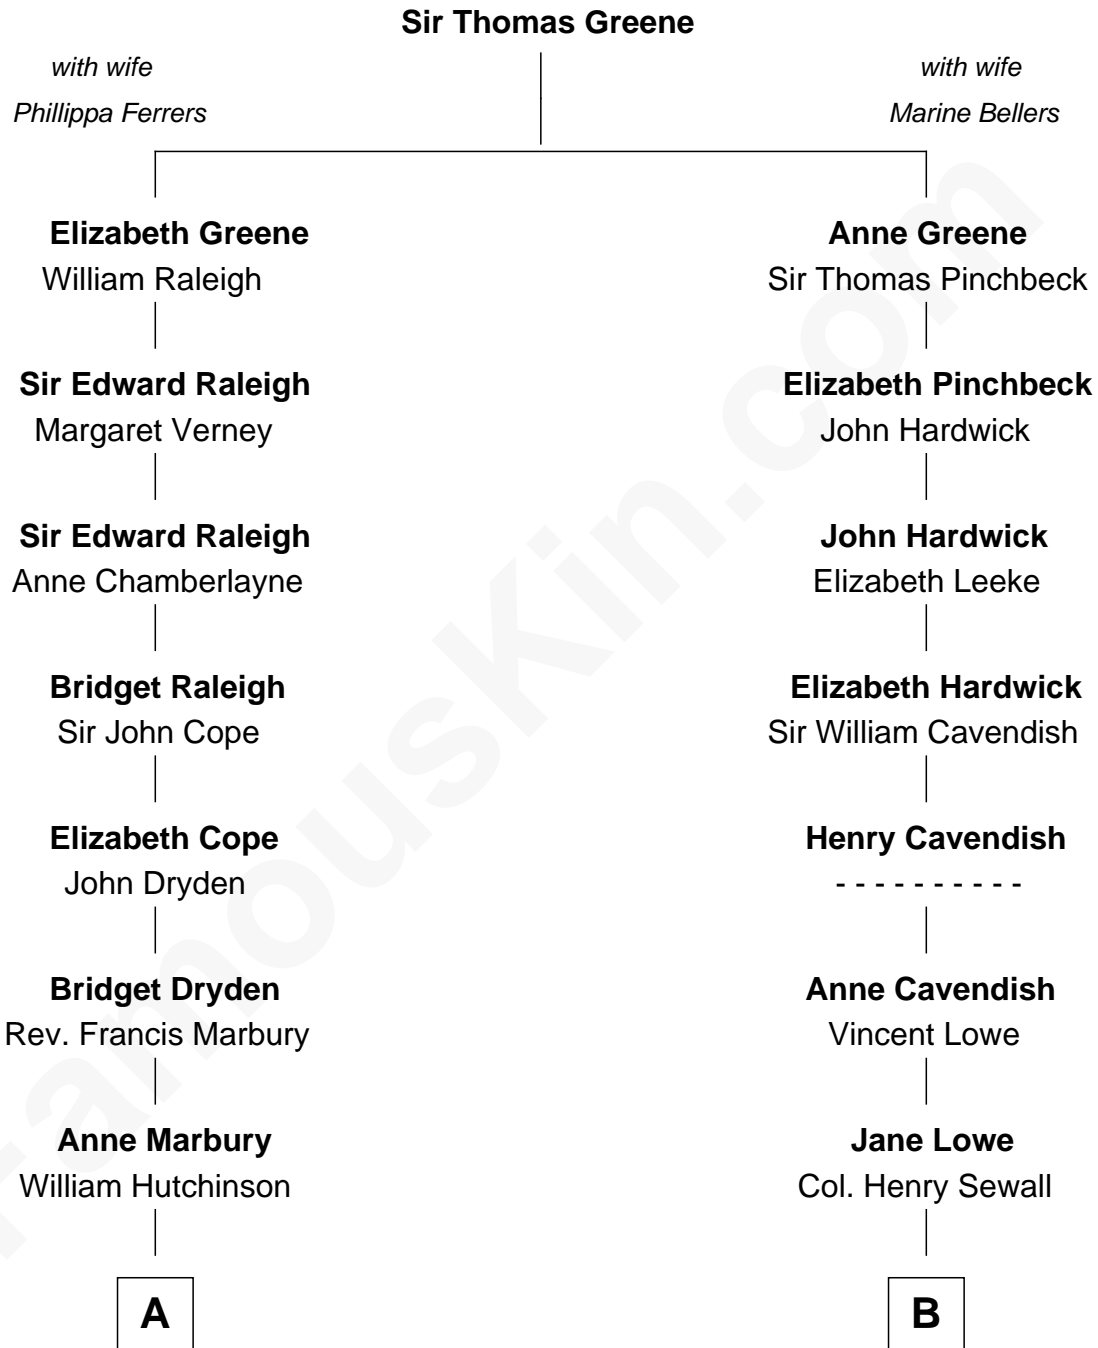

FamousKin.com

Relationship Chart of

Mitt Romney

70th Governor of Massachusetts

10th cousin 7 times removed of

John Carroll

Founder of Georgetown University

Mitt Romney photo by [Gage Skidmore](#) (CC BY-SA 3.0)