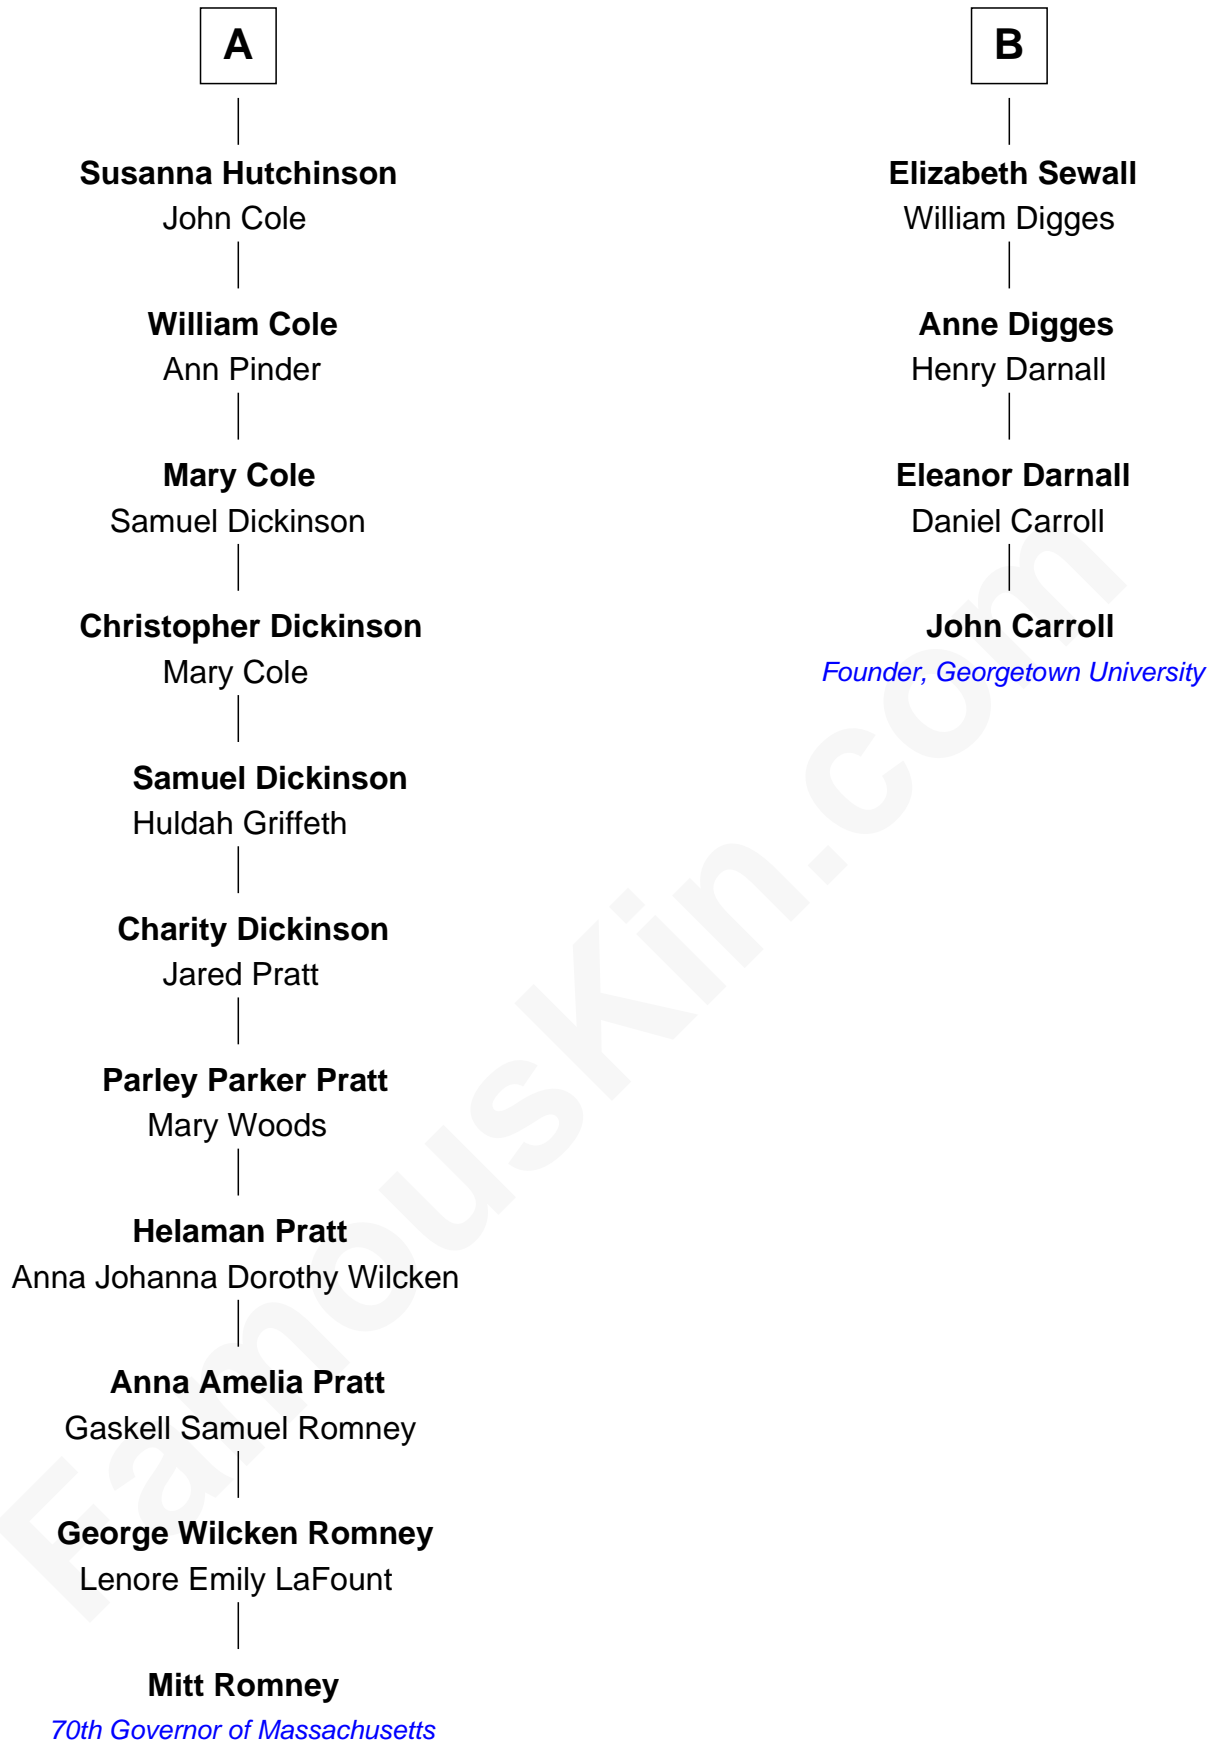

FamousKin.com

Relationship Chart of

Mitt Romney

70th Governor of Massachusetts

10th cousin 7 times removed of

John Carroll

Founder of Georgetown University

Mitt Romney photo by [Gage Skidmore](#) (CC BY-SA 3.0)