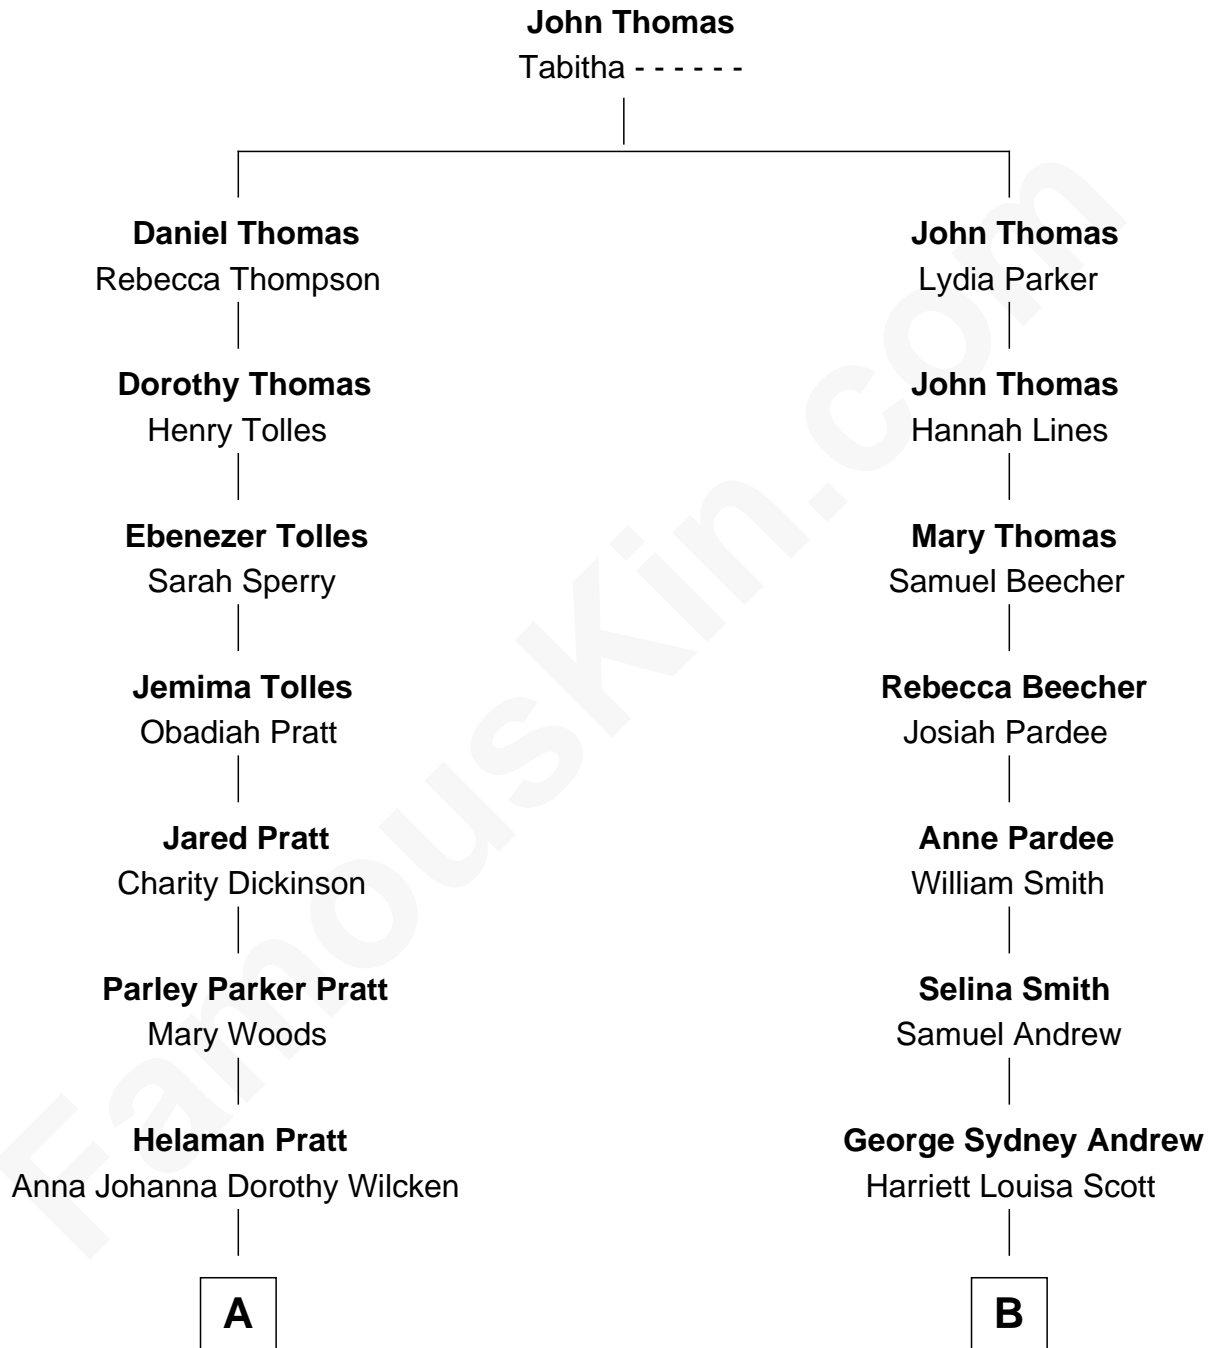

FamousKin.com Relationship Chart of

Mitt Romney

70th Governor of Massachusetts

9th cousin 1 time removed of

Treat Williams

TV & Movie Actor

A

Anna Amelia Pratt
Gaskell Samuel Romney

George Wilcken Romney
Lenore Emily LaFount

Mitt Romney
70th Governor of Massachusetts

B

George Willey Andrew
Mary Abigail Gillette

Treat Payne Andrew
Eleanor Barnum

Marian Andrew
Richard Norman Williams

Treat Williams
TV & Movie Actor

FamousKin.com