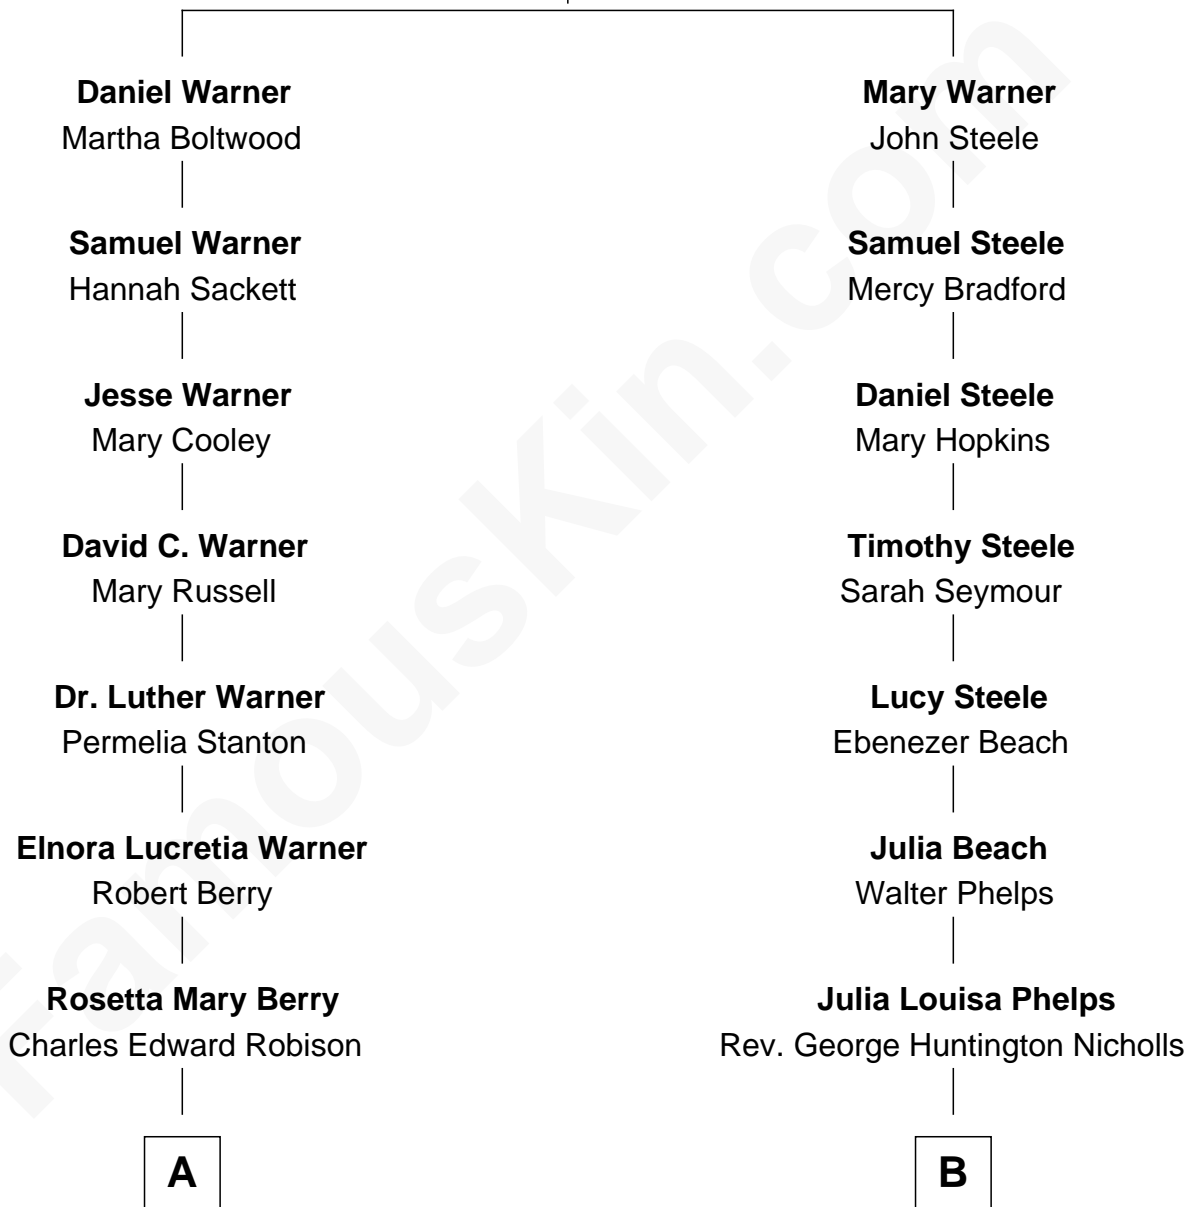

FamousKin.com Relationship Chart of

Mitt Romney

70th Governor of Massachusetts

9th cousin 2 times removed of

Treat Williams

TV & Movie Actor

Andrew Warner

Mary Humfrey

A

Alma Luella Robison
Harold Arundel LaFount

Lenore Emily LaFount
George Wilcken Romney

Mitt Romney
70th Governor of Massachusetts

B

Mary Nicholls
Charles W. Barnum

Richard Nicholls Barnum
Marian Hutchison Cocks