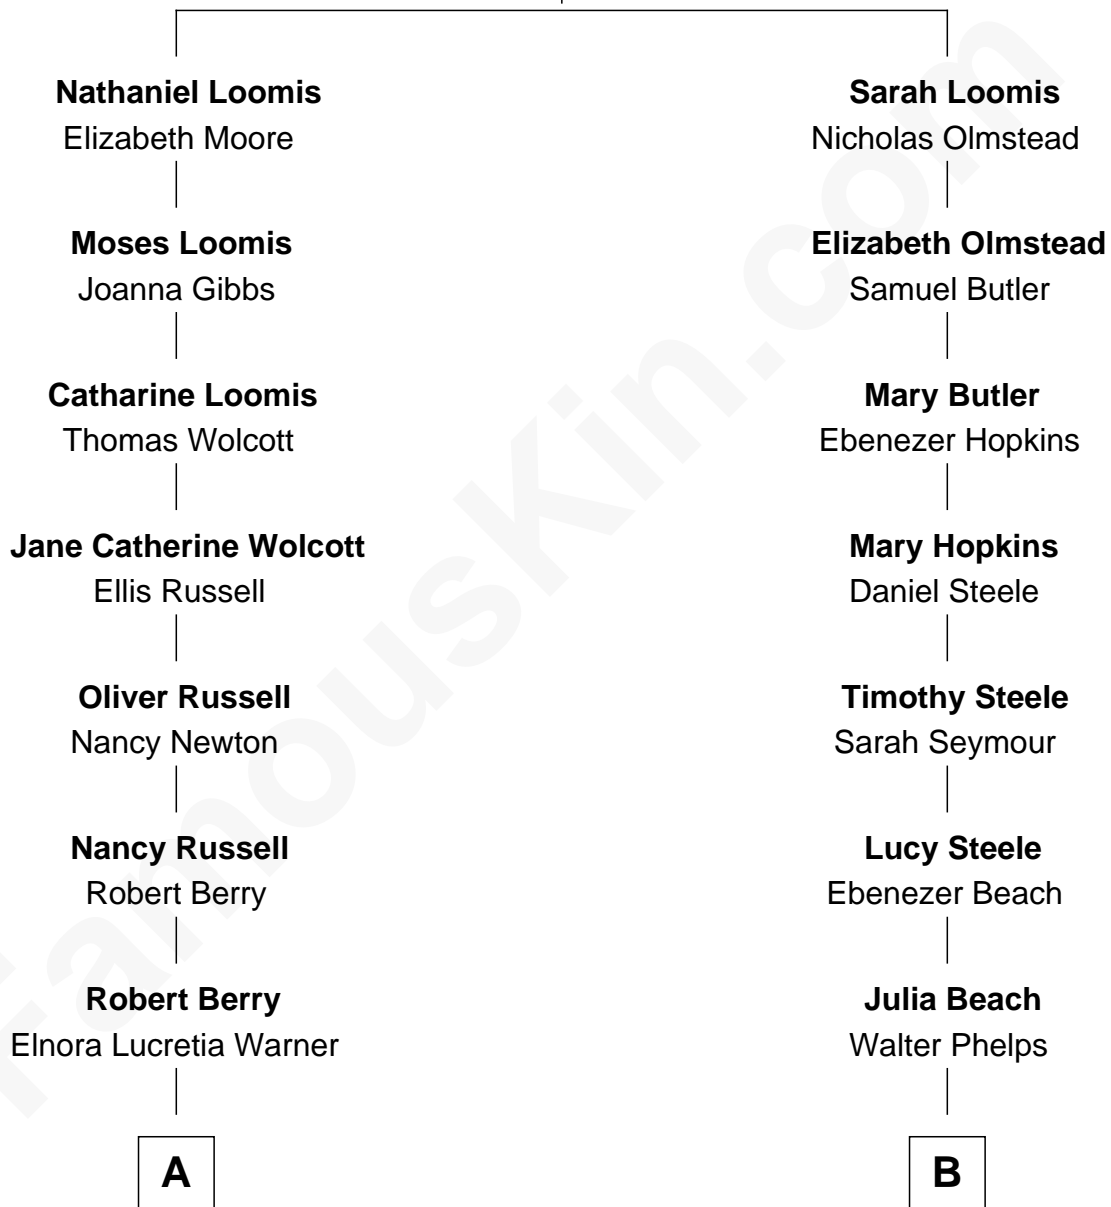

FamousKin.com

Relationship Chart of

Mitt Romney

70th Governor of Massachusetts

10th cousin 2 times removed of

Treat Williams

TV & Movie Actor

Joseph Loomis

Mary White

A

Rosetta Mary Berry
Charles Edward Robison

Alma Luella Robison
Harold Arundel LaFount

Lenore Emily LaFount
George Wilcken Romney

Mitt Romney
70th Governor of Massachusetts

B

Julia Louisa Phelps
Rev. George Huntington Nicholls