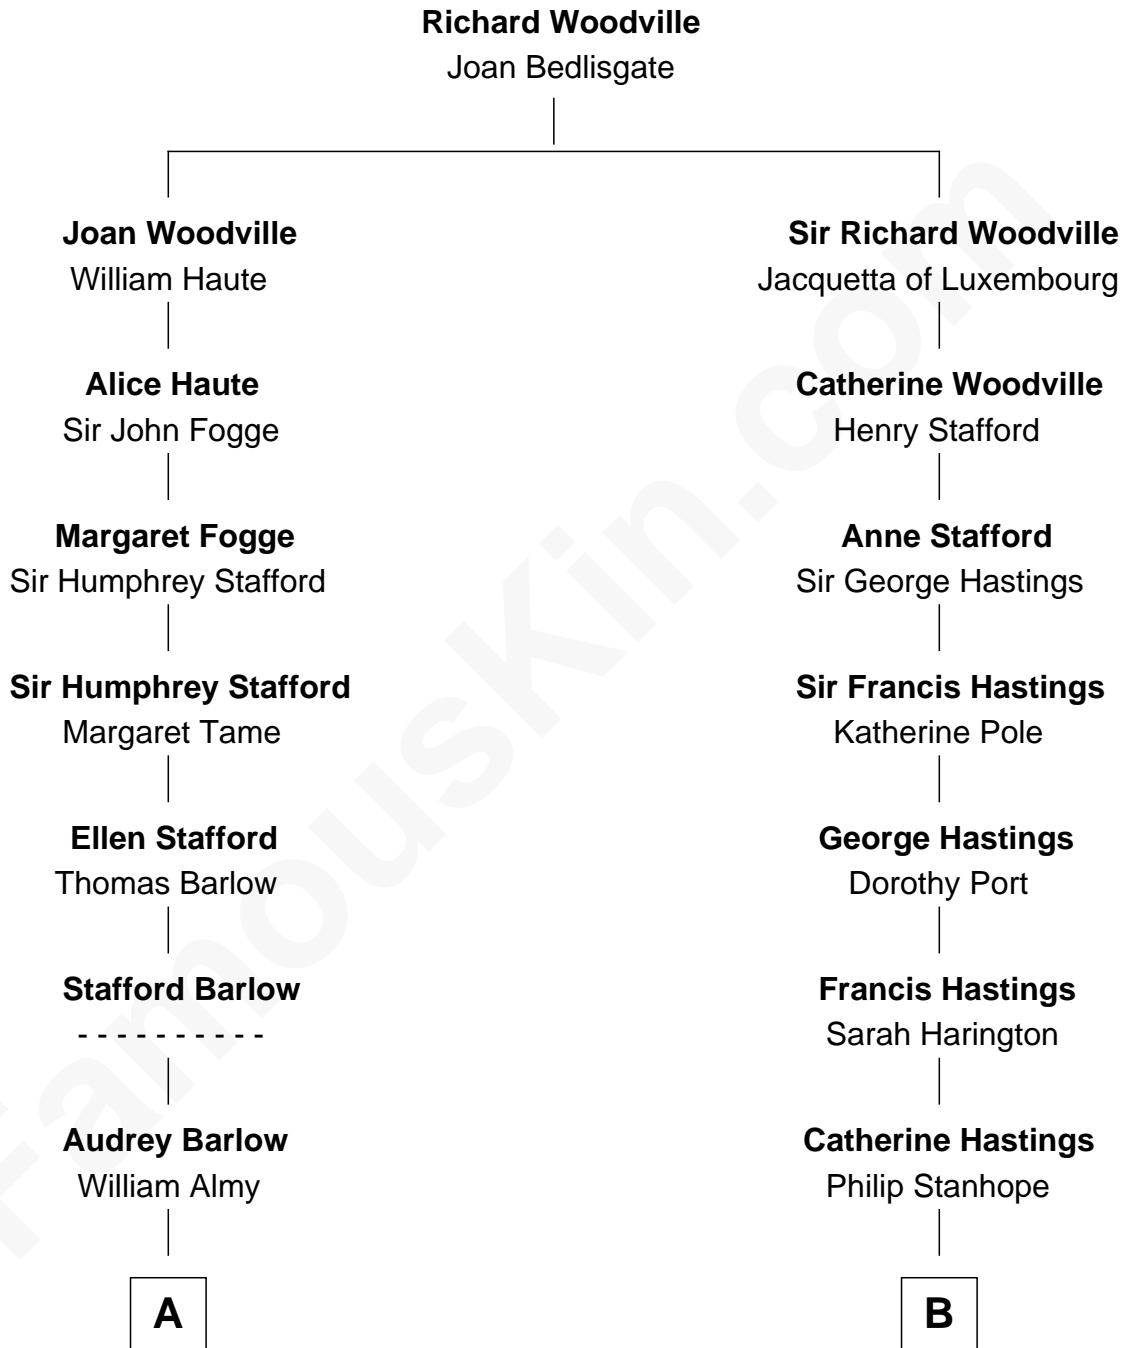

FamousKin.com

Relationship Chart of

Mitt Romney

70th Governor of Massachusetts

13th cousin 4 times removed of

Lewis Carroll

Author of Alice in Wonderland

Mitt Romney photo by [Gage Skidmore](#) (CC BY-SA 3.0)