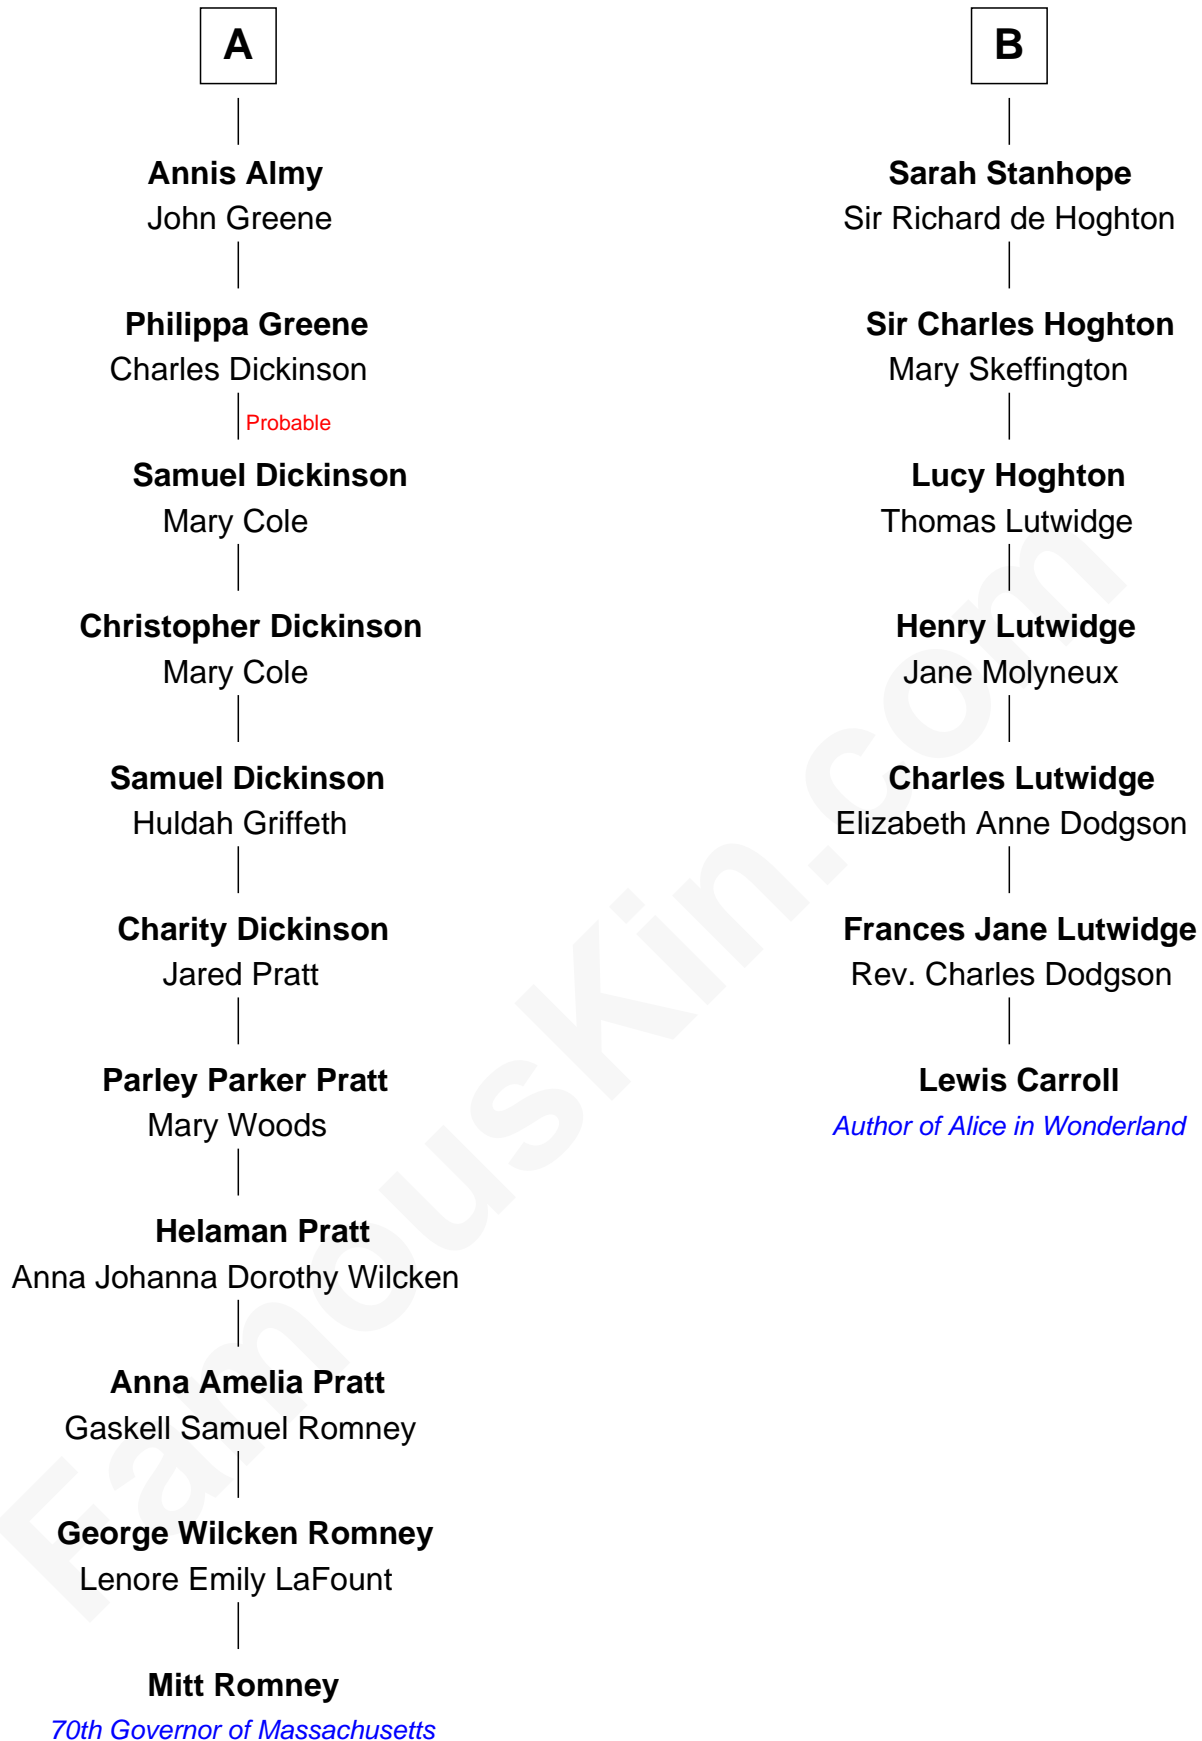

FamousKin.com

Relationship Chart of

Mitt Romney

70th Governor of Massachusetts

13th cousin 4 times removed of

Lewis Carroll

Author of Alice in Wonderland

Mitt Romney photo by [Gage Skidmore](#) (CC BY-SA 3.0)