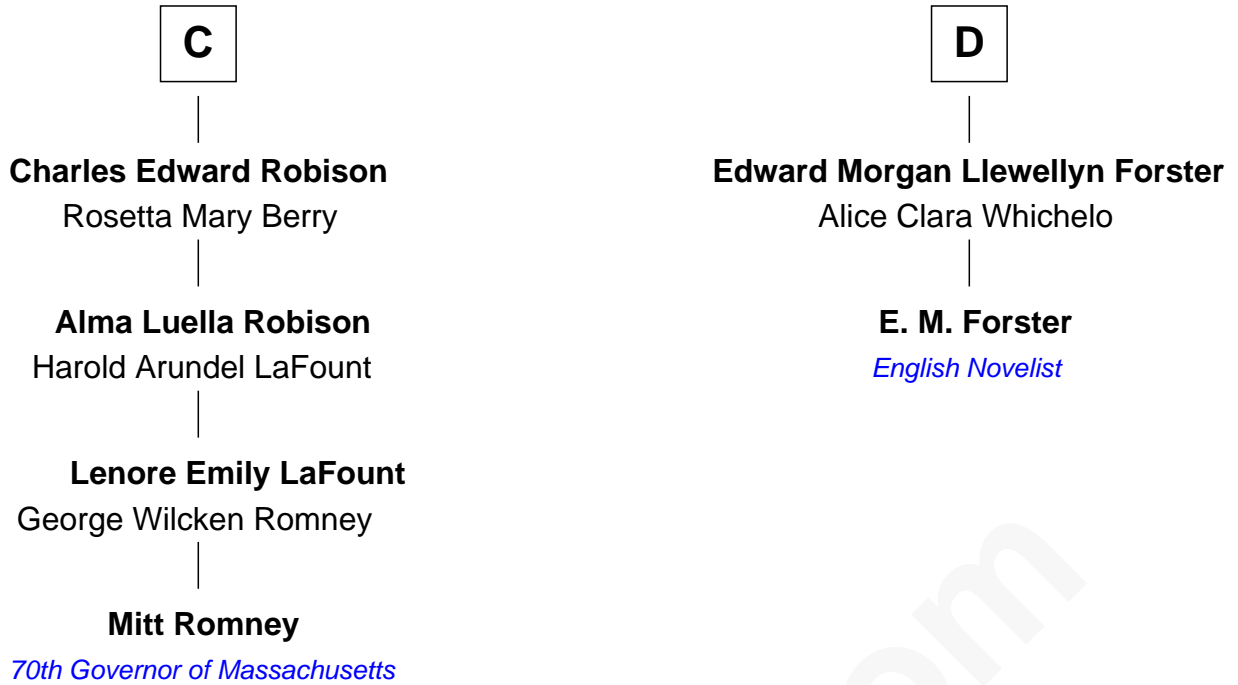

FamousKin.com

Relationship Chart of

Mitt Romney

70th Governor of Massachusetts

18th cousin 2 times removed of

E. M. Forster
English Novelist

Sir Robert de Holland
Maude la Zouche

Elizabeth de Holland
Sir Henry FitzRoger

John FitzRoger
Alice - - - - -

Elizabeth FitzRoger
Sir John Bonville

Sir William Bonville
Margaret Grey

Elizabeth Bonville
William Talboys

Sir Robert Talboys
Elizabeth Heron

Maud Talboys
Sir Robert Tyrwhit

A

Thomas Holand
Joan Plantagenet

Sir Thomas de Holand
Alice Fitzalan

Margaret de Holand
Sir John Beaufort

Edmund Beaufort
Eleanor Beauchamp

Margaret Beaufort
Humphrey Stafford

Henry Stafford
Catherine Woodville

Anne Stafford
Sir George Hastings

B

FamousKin.com