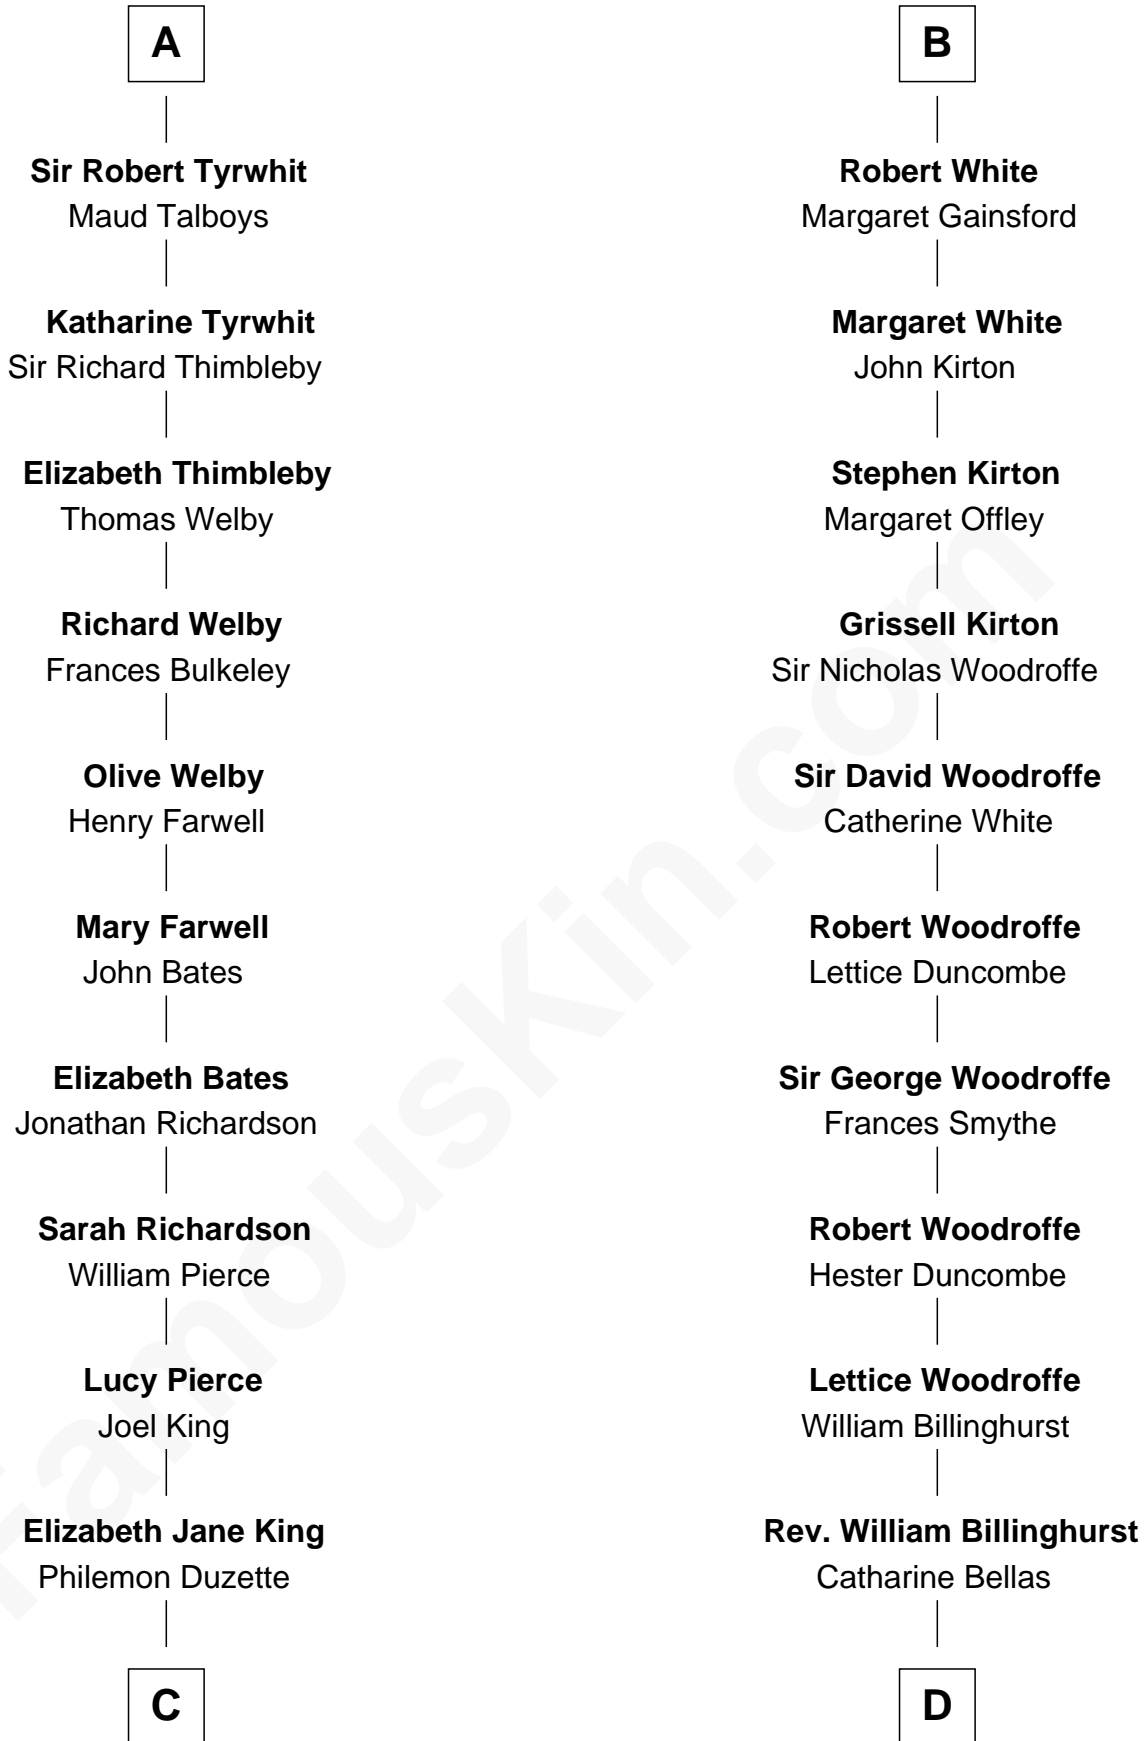

FamousKin.com Relationship Chart of

Mitt Romney

70th Governor of Massachusetts

21st cousin of

Susana Ferrari Billinghurst

Argentine Aviation Pioneer

Isabella de Beauchamp

with husband
Sir Hugh le Despencer

Henry de Beaumont
Margaret de Vere

Sir Philip le Despencer
Elizabeth de Tibetot

Sir John de Beaumont
Katherine de Everingham

Margery Despencer
Sir Roger Wentworth

Elizabeth Beaumont
Sir William Botreaux

Agnes Wentworth
Sir Robert Constable

Margaret Botreaux
Sir Robert Hungerford

Anne Constable
William Tyrwhit

Eleanor Hungerford
Sir John White

A

B

C

Clarissa Minerva Duzette

Lewis Robison