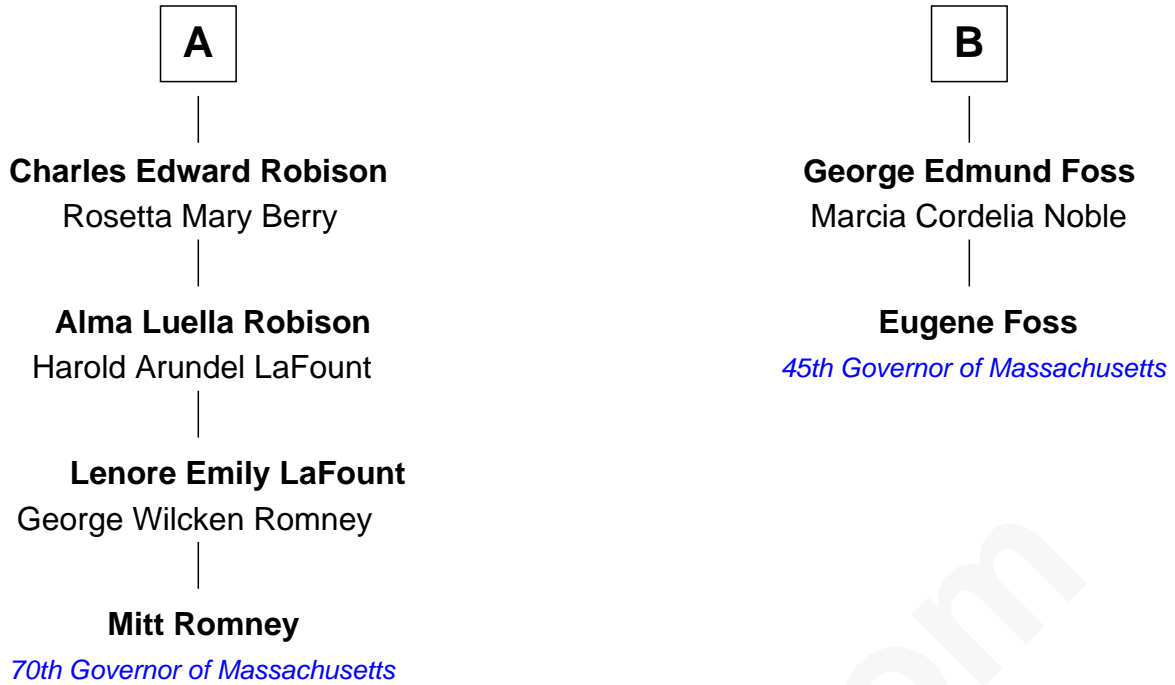

## Relationship Chart of

### Mitt Romney

70th Governor of Massachusetts

8th cousin 2 times removed of

### Eugene Foss

45th Governor of Massachusetts

**Rev. John Wing**  
Deborah Bachiler

FamousKin.com