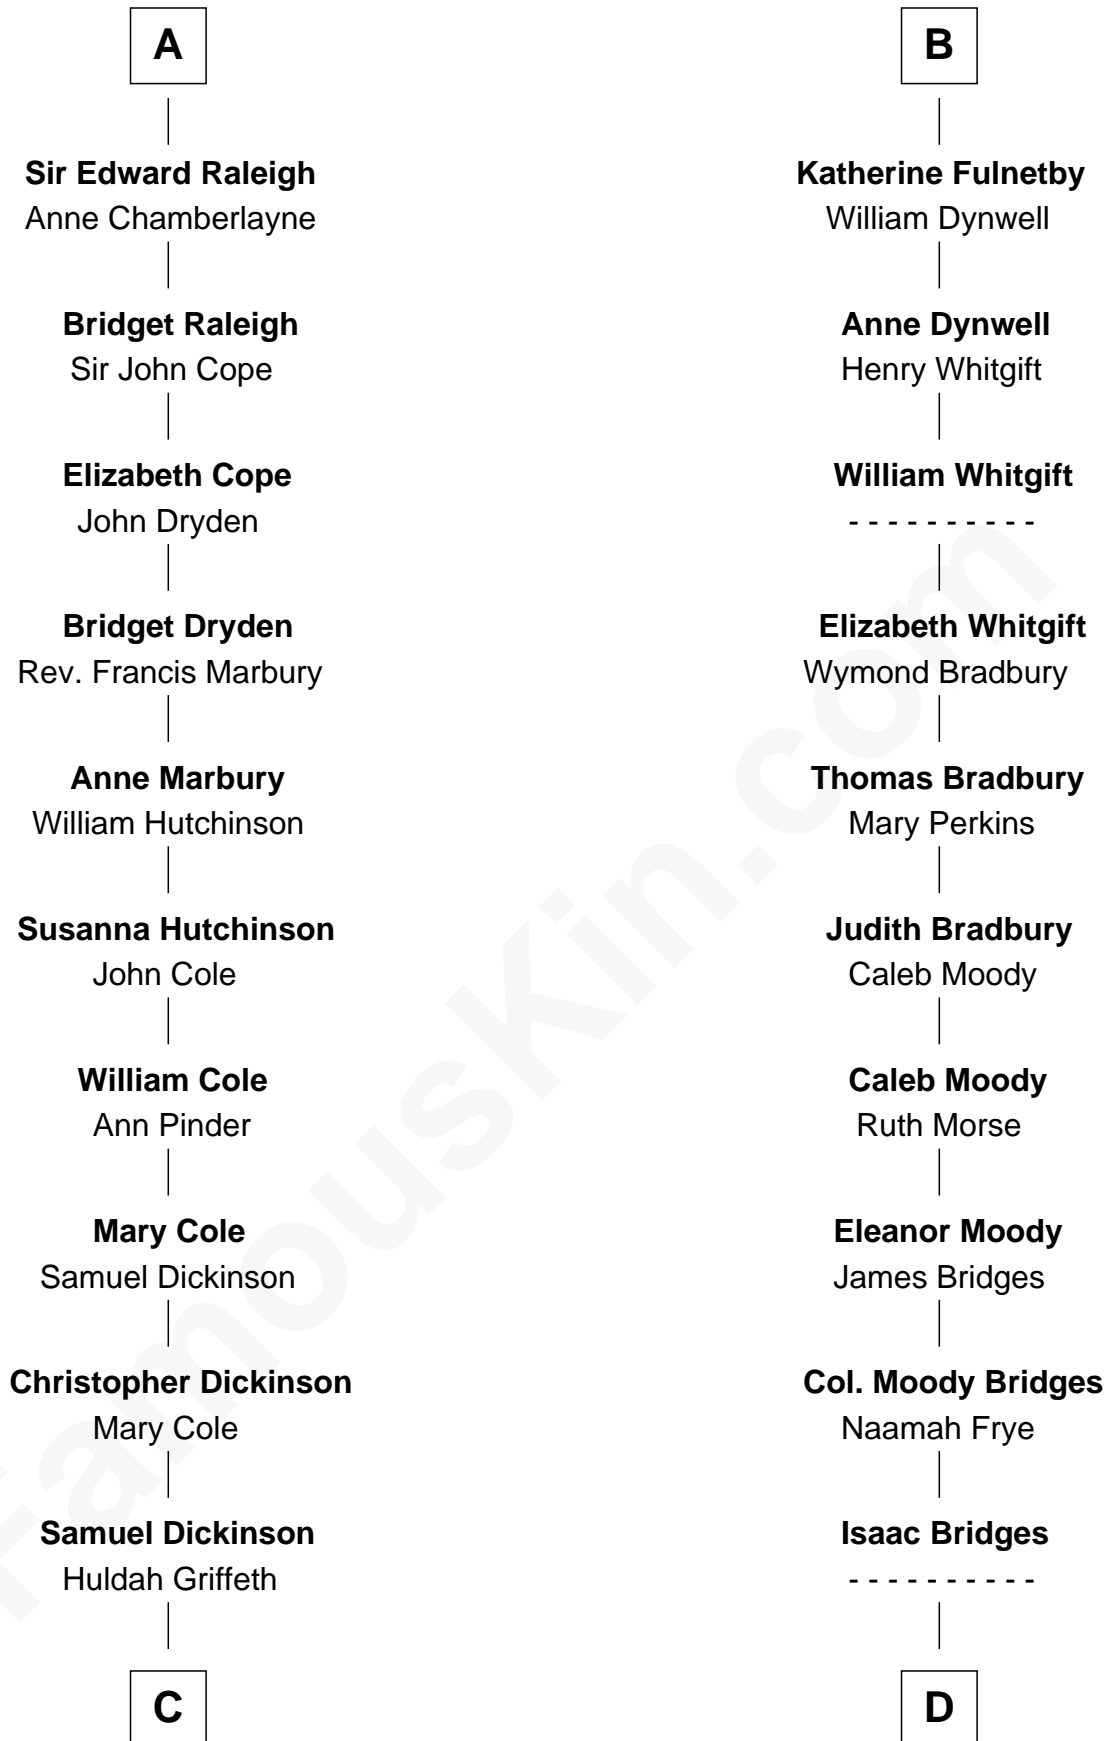

# FamousKin.com Relationship Chart of

**George Romney**

*43rd Governor of Michigan*

21st cousin of

**Owen Brewster**

*54th Governor of Maine*

**Sir Hugh I de Audley**

Iseult de Mortimer

**C**

**Charity Dickinson**

Jared Pratt

**Parley Parker Pratt**

Mary Woods

**Helaman Pratt**

Anna Johanna Dorothy Wilcken

**Anna Amelia Pratt**

Gaskell Samuel Romney

**George Romney**

*43rd Governor of Michigan*

**D**

**Abiezer Bridges**

Deborah Stover

**Rev. Otis Bridges**

Margaret Owen