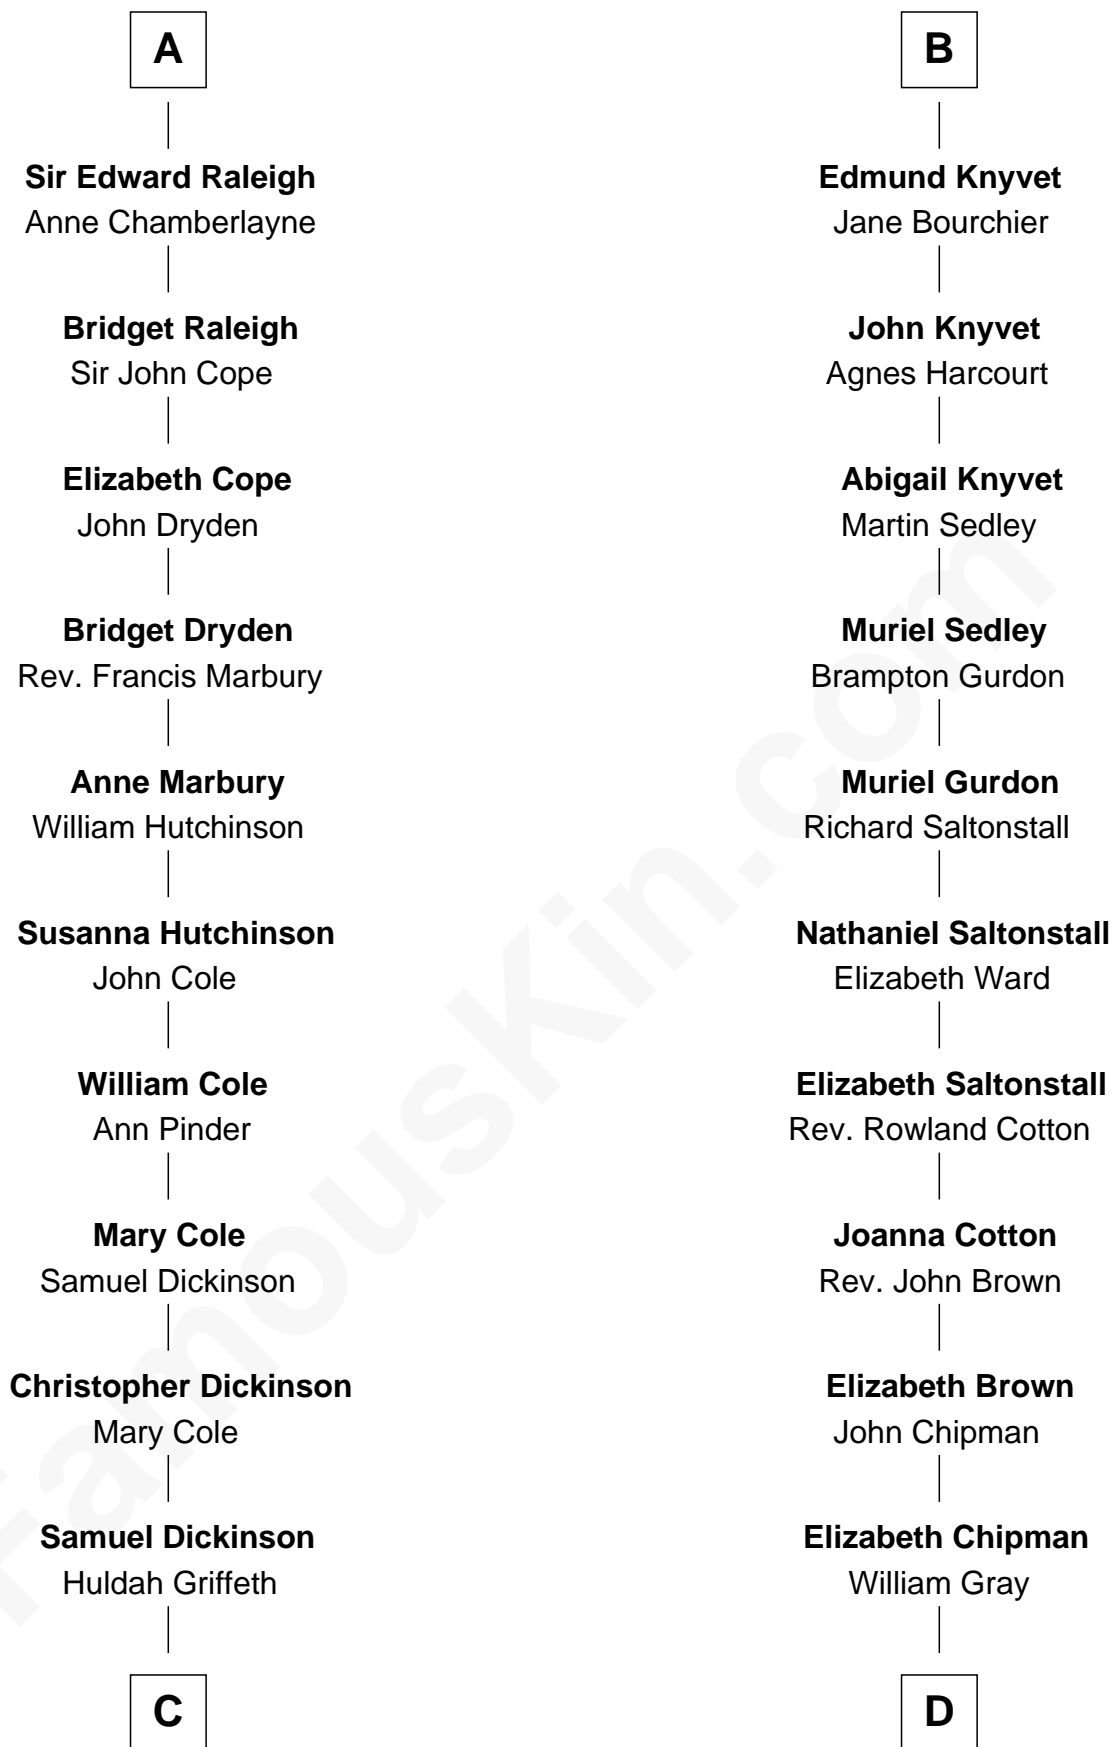

FamousKin.com Relationship Chart of

George Romney

43rd Governor of Michigan

18th cousin 3 times removed of

Horace Gray

U.S. Supreme Court Justice

C

Charity Dickinson

Jared Pratt

Parley Parker Pratt

Mary Woods

Helaman Pratt

Anna Johanna Dorothy Wilcken

Anna Amelia Pratt

Gaskell Samuel Romney

George Romney