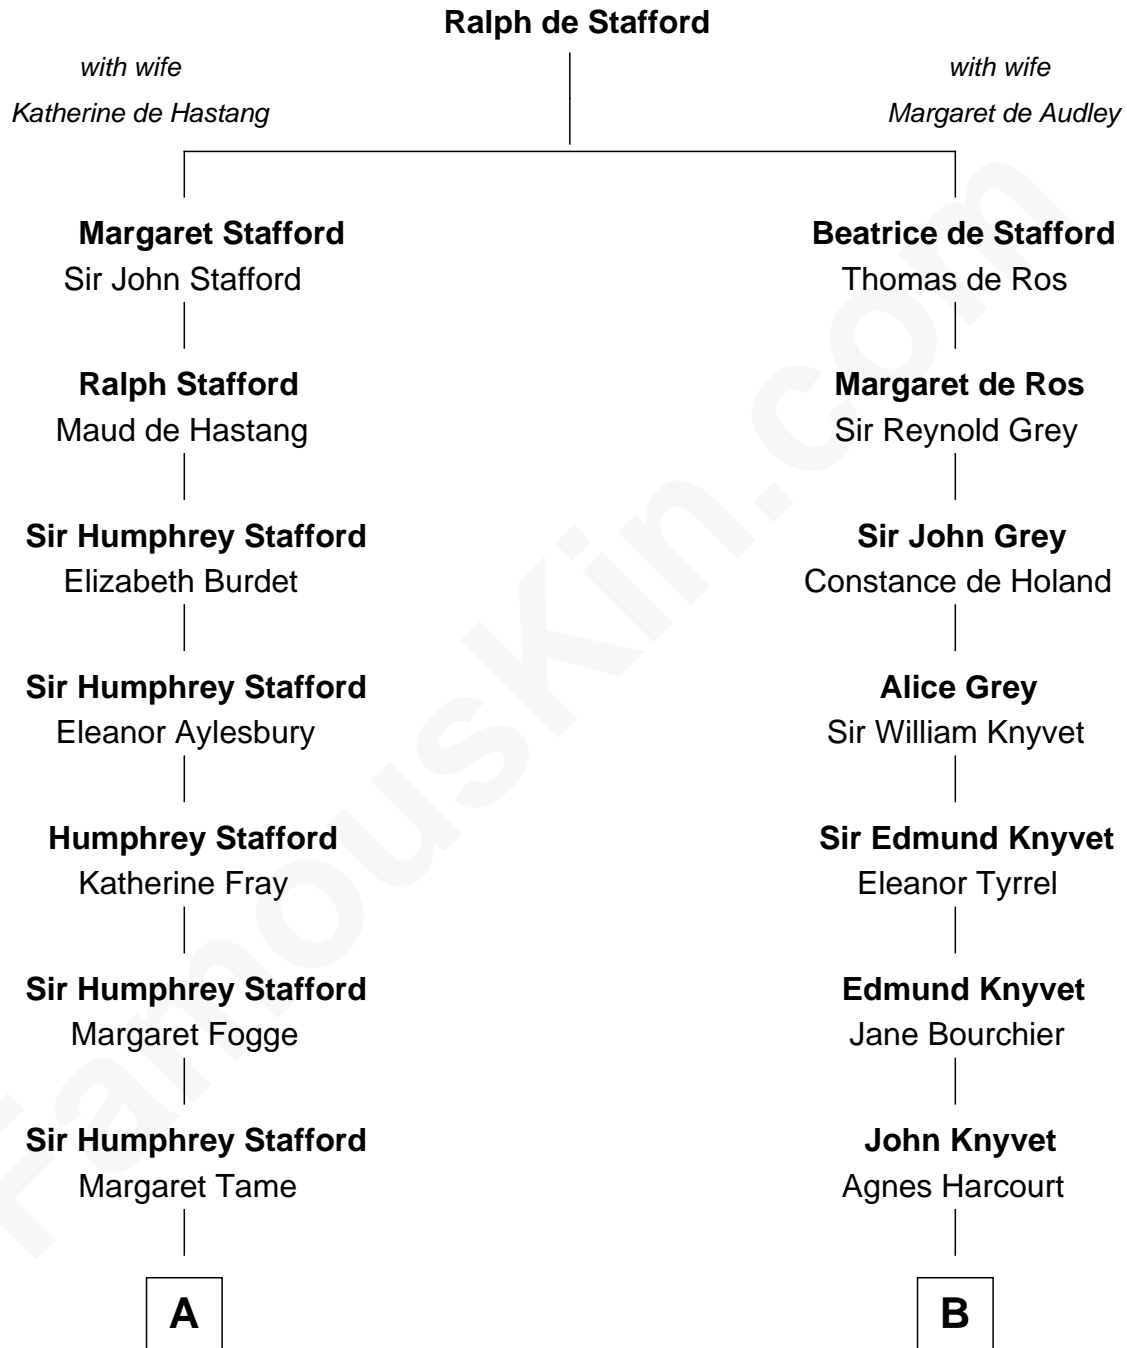

FamousKin.com Relationship Chart of

George Romney

43rd Governor of Michigan

16th cousin 3 times removed of

Horace Gray

U.S. Supreme Court Justice

C

—
Helaman Pratt
Anna Johanna Dorothy Wilcken

—
Anna Amelia Pratt
Gaskell Samuel Romney

—
George Romney
43rd Governor of Michigan

FamousKin.com