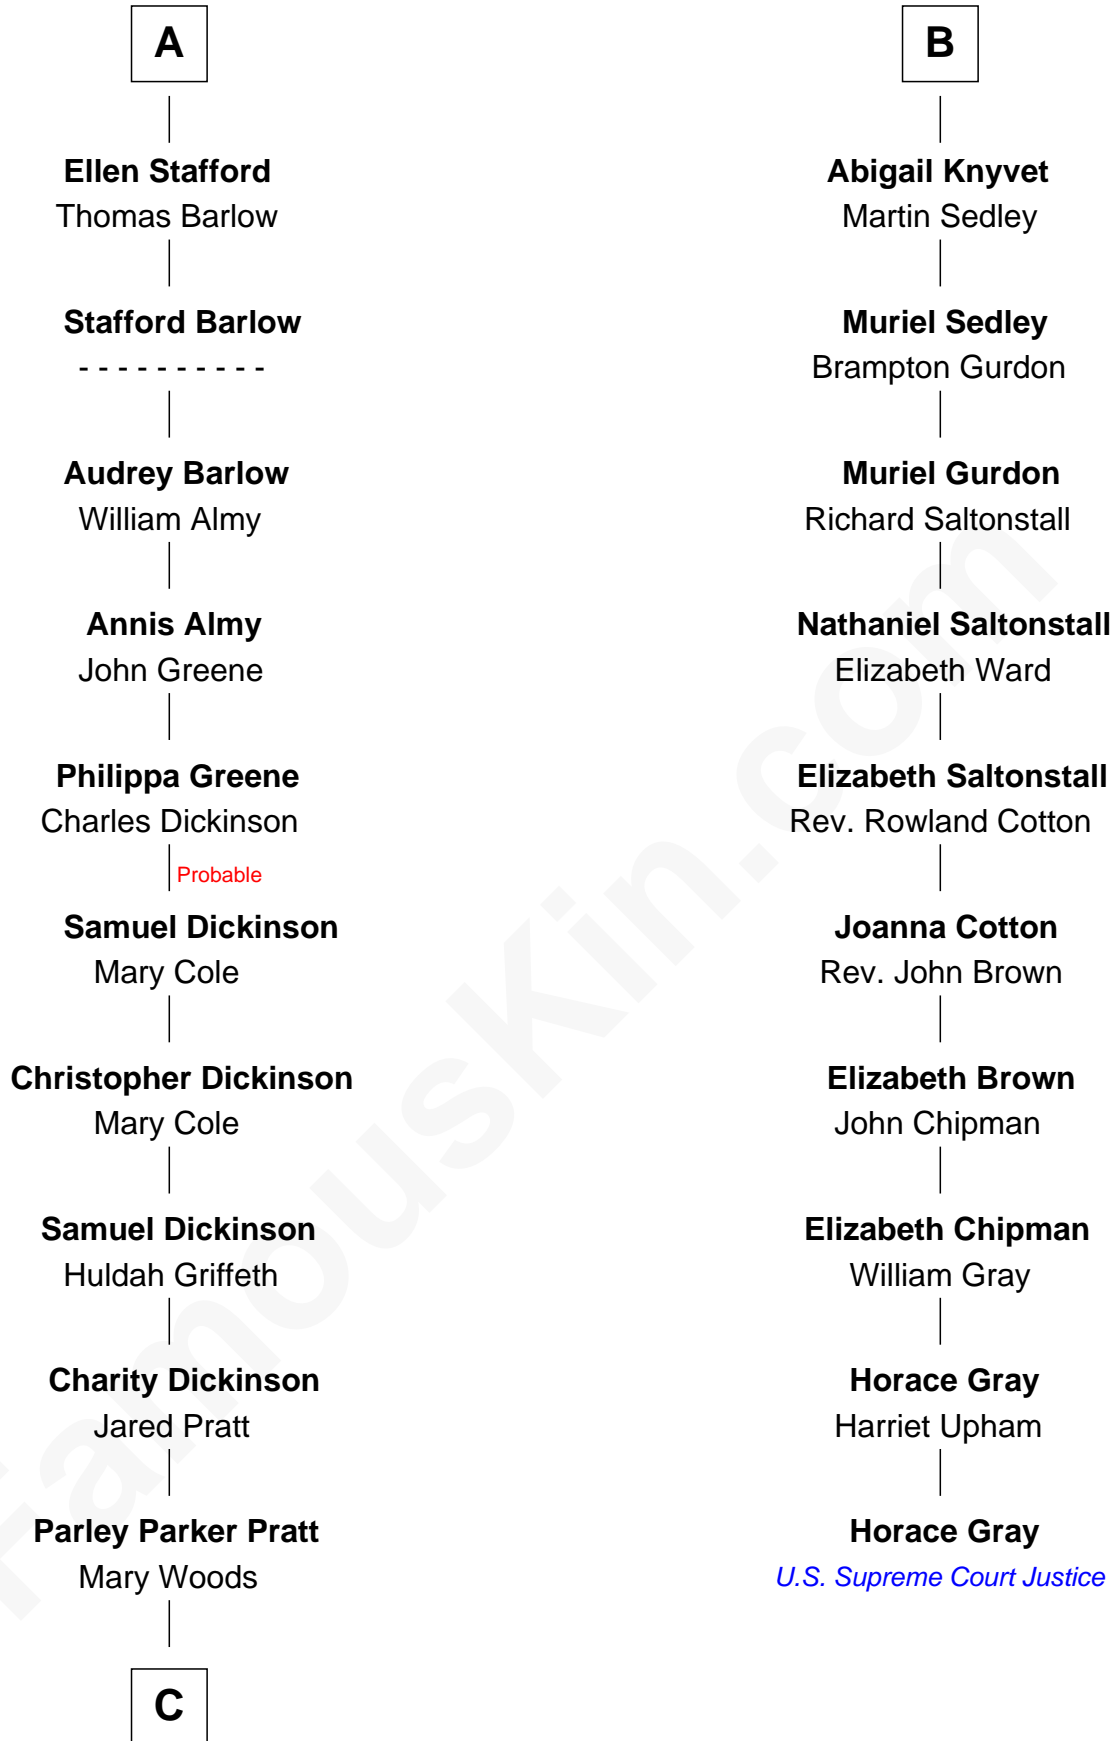

FamousKin.com Relationship Chart of

George Romney

43rd Governor of Michigan

16th cousin 3 times removed of

Horace Gray

U.S. Supreme Court Justice

C

—
Helaman Pratt
Anna Johanna Dorothy Wilcken

—
Anna Amelia Pratt
Gaskell Samuel Romney

—
George Romney
43rd Governor of Michigan

FamousKin.com