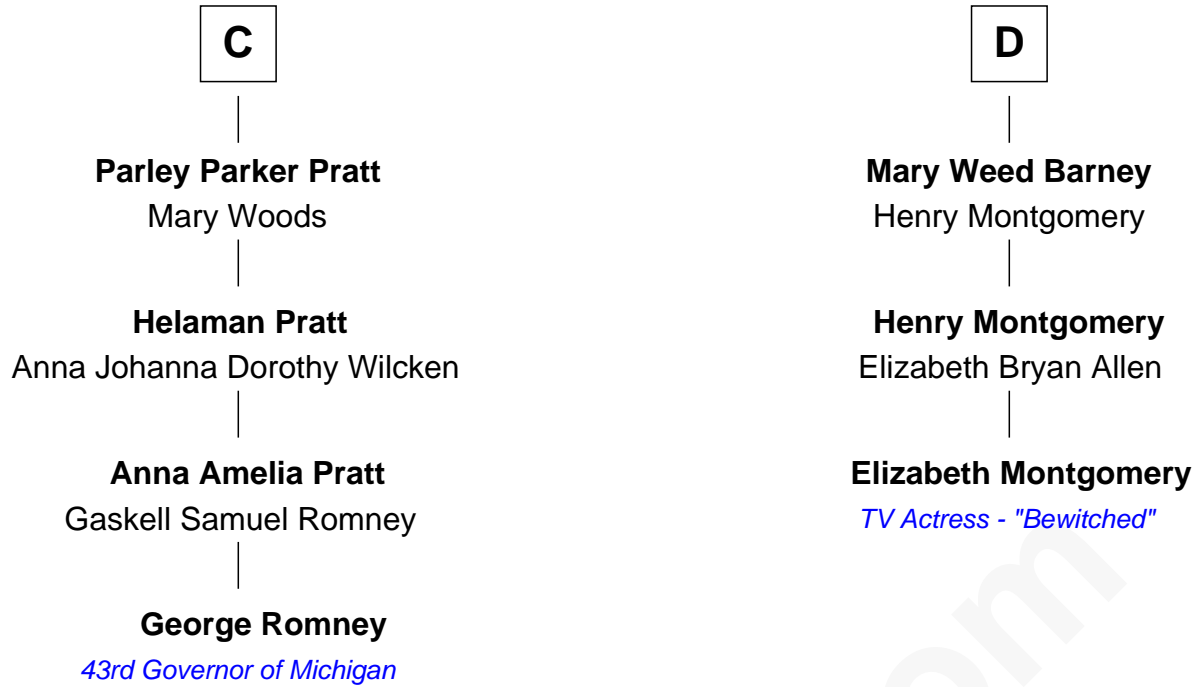

FamousKin.com Relationship Chart of

George Romney

43rd Governor of Michigan

19th cousin 1 time removed of

Elizabeth Montgomery

TV Actress - "Bewitched"

Edmund Fitzalan

Alice de Warenne

FamousKin.com