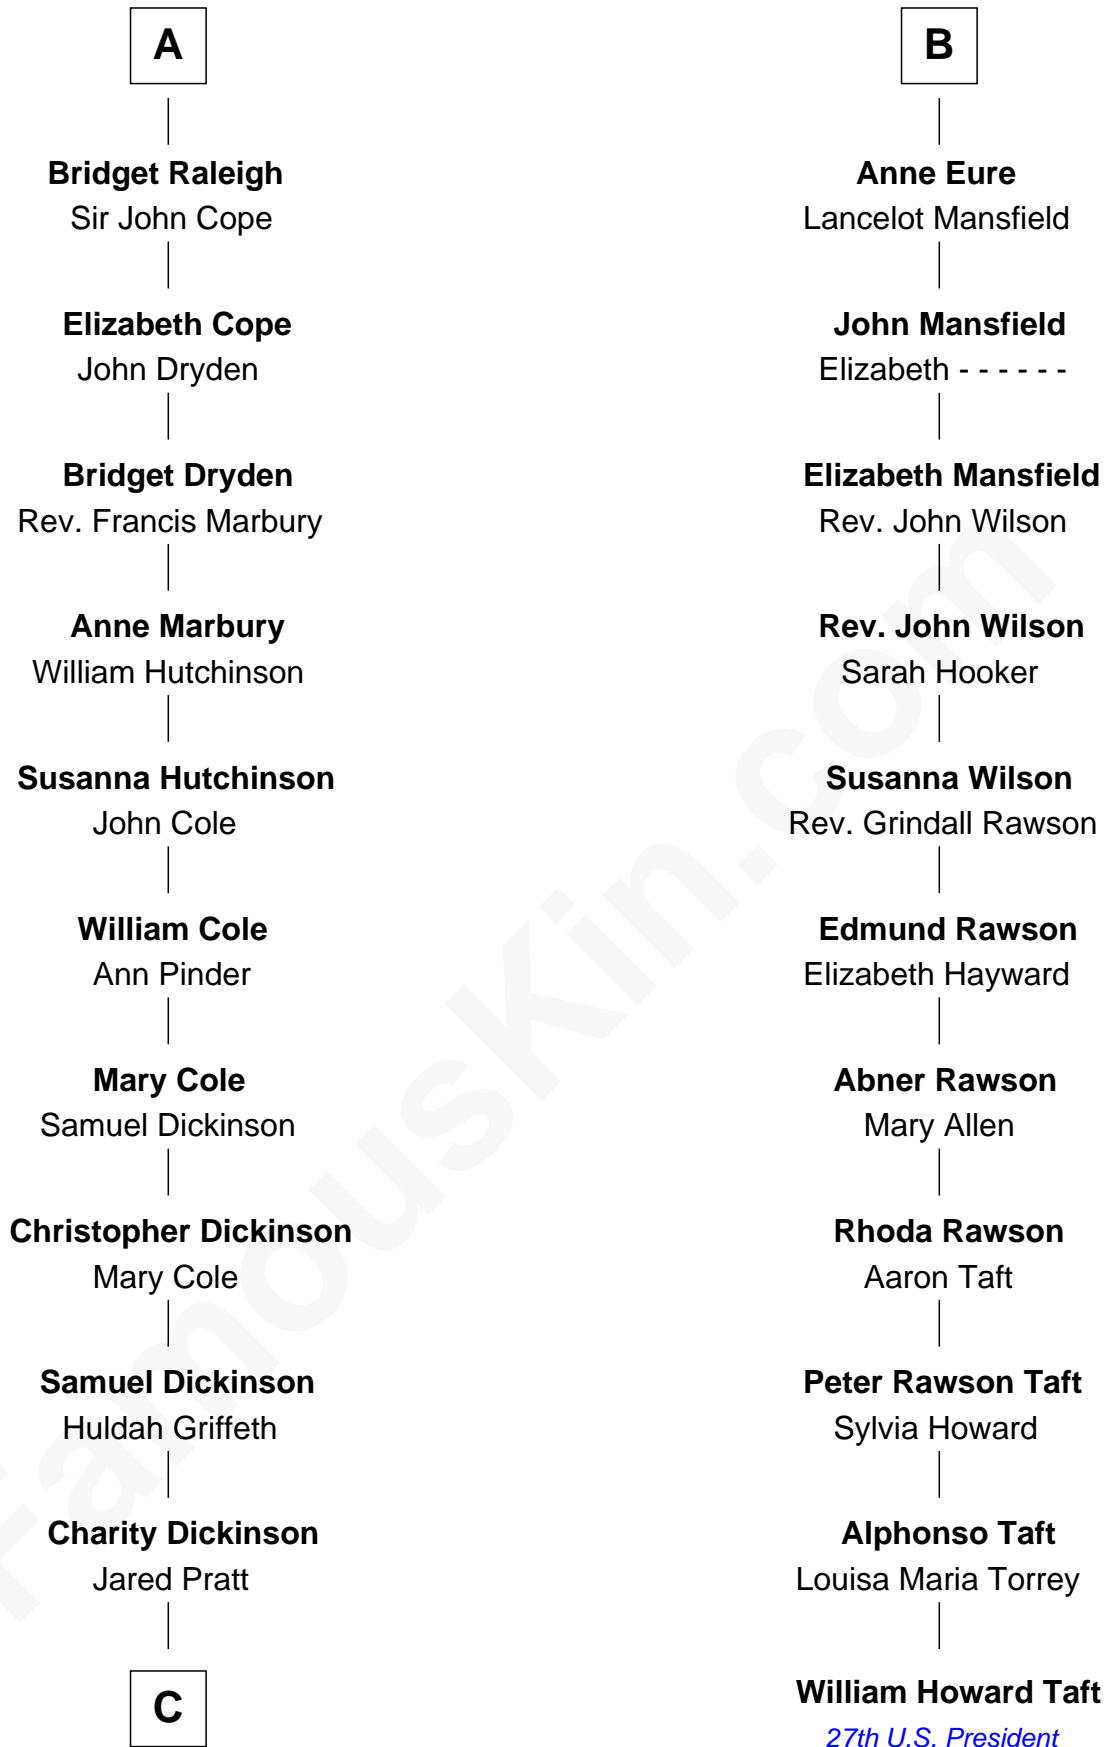

# FamousKin.com Relationship Chart of

**George Romney**

*43rd Governor of Michigan*

17th cousin 3 times removed of

**William Howard Taft**

*27th U.S. President*

**Edmund Fitzalan**

Alice de Warenne

**C**

—  
**Parley Parker Pratt**

Mary Woods

—  
**Helaman Pratt**

Anna Johanna Dorothy Wilcken

—  
**Anna Amelia Pratt**

Gaskell Samuel Romney

—  
**George Romney**

*43rd Governor of Michigan*

FamousKin.com