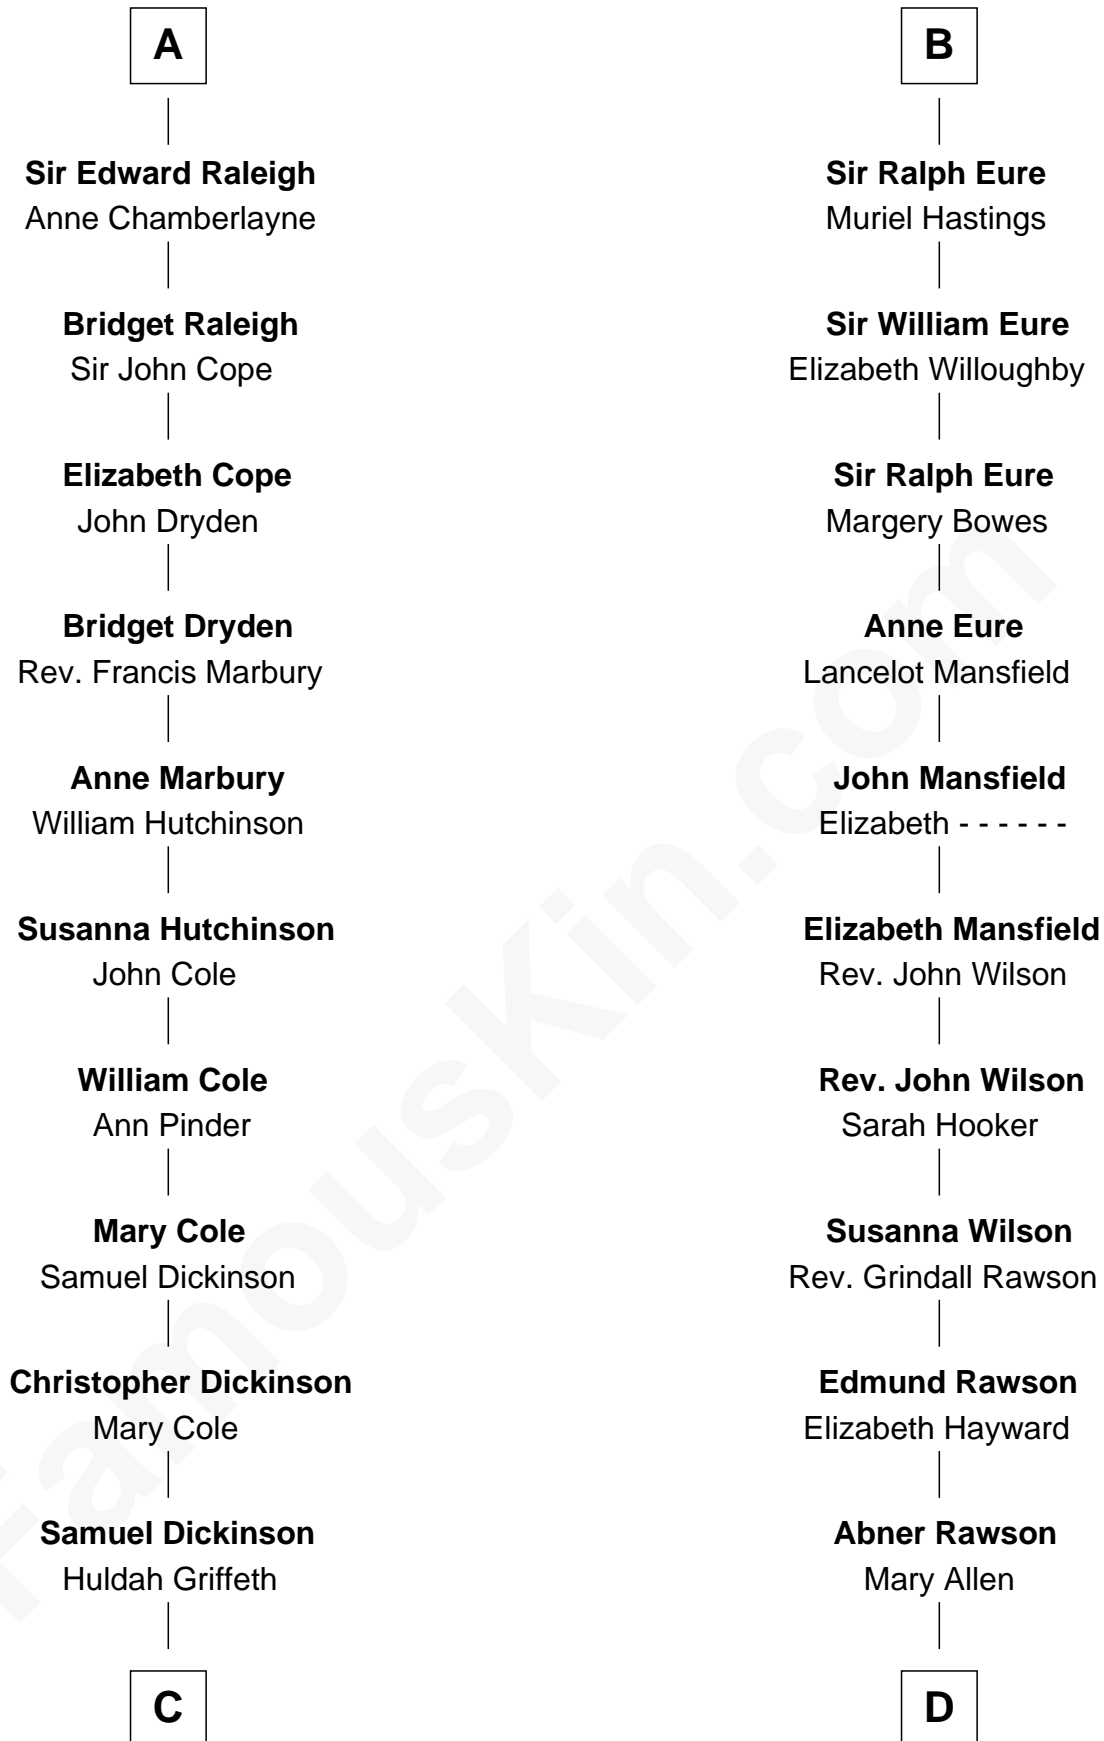

FamousKin.com Relationship Chart of

George Romney

43rd Governor of Michigan

20th cousin 1 time removed of

William Howard Taft

27th U.S. President

Sir Hugh le Despencer

Isabella de Beauchamp

C

Charity Dickinson

Jared Pratt

Parley Parker Pratt

Mary Woods

Helaman Pratt

Anna Johanna Dorothy Wilcken

Anna Amelia Pratt

Gaskell Samuel Romney

George Romney

43rd Governor of Michigan

D

Rhoda Rawson

Aaron Taft

Peter Rawson Taft

Sylvia Howard

Alphonso Taft

Louisa Maria Torrey

William Howard Taft

27th U.S. President