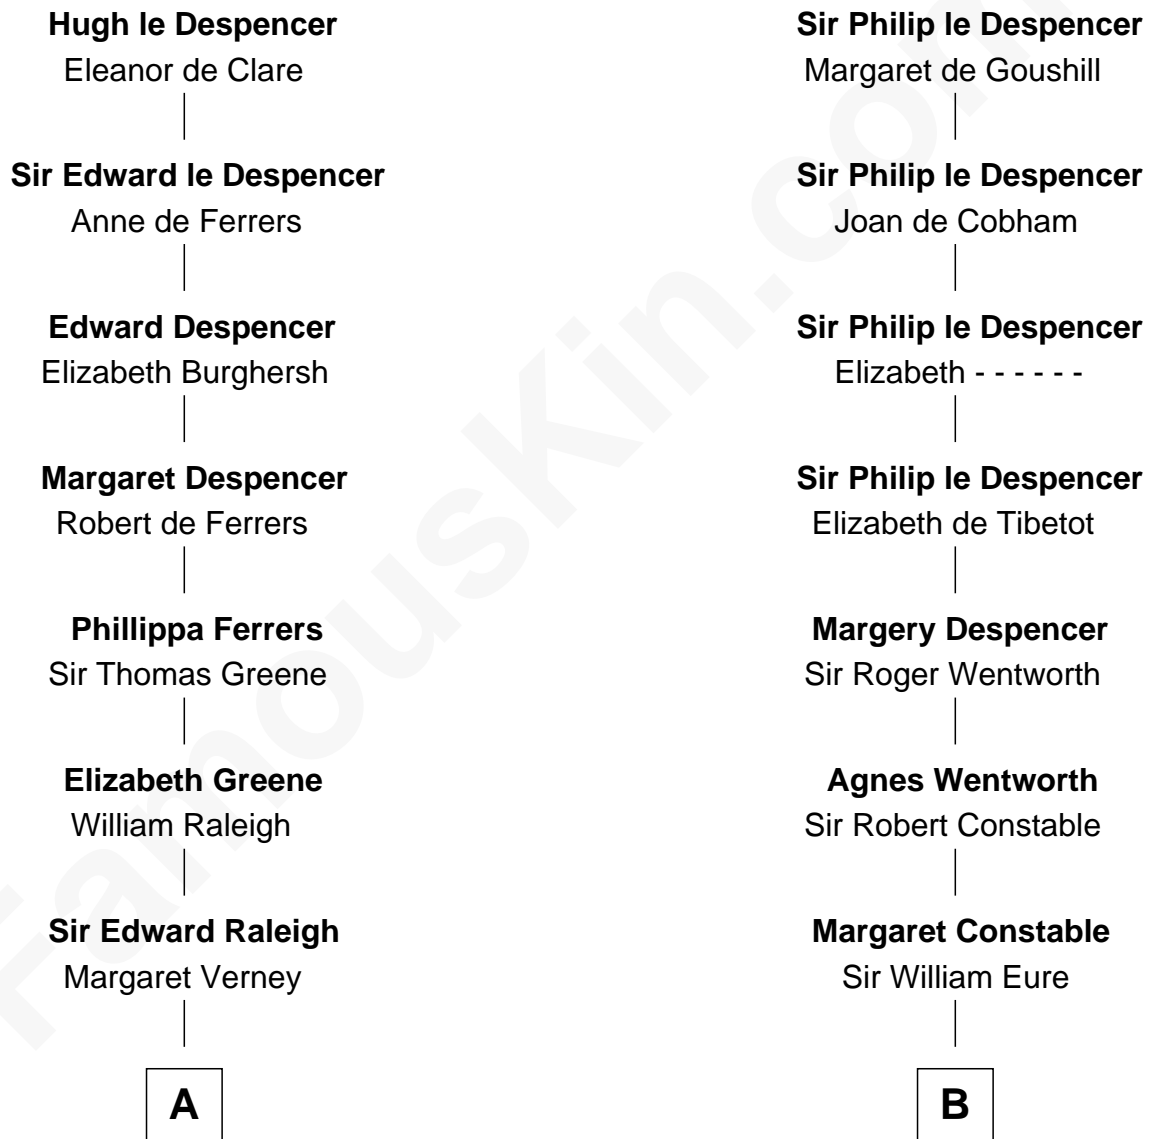

FamousKin.com Relationship Chart of

George Romney

43rd Governor of Michigan

20th cousin 1 time removed of

William Howard Taft

27th U.S. President

Sir Hugh le Despencer

Isabella de Beauchamp

Gaskell Samuel Romney

George Romney

43rd Governor of Michigan

D

Rhoda Rawson

Aaron Taft

Peter Rawson Taft

Sylvia Howard

Alphonso Taft

Louisa Maria Torrey

William Howard Taft

27th U.S. President