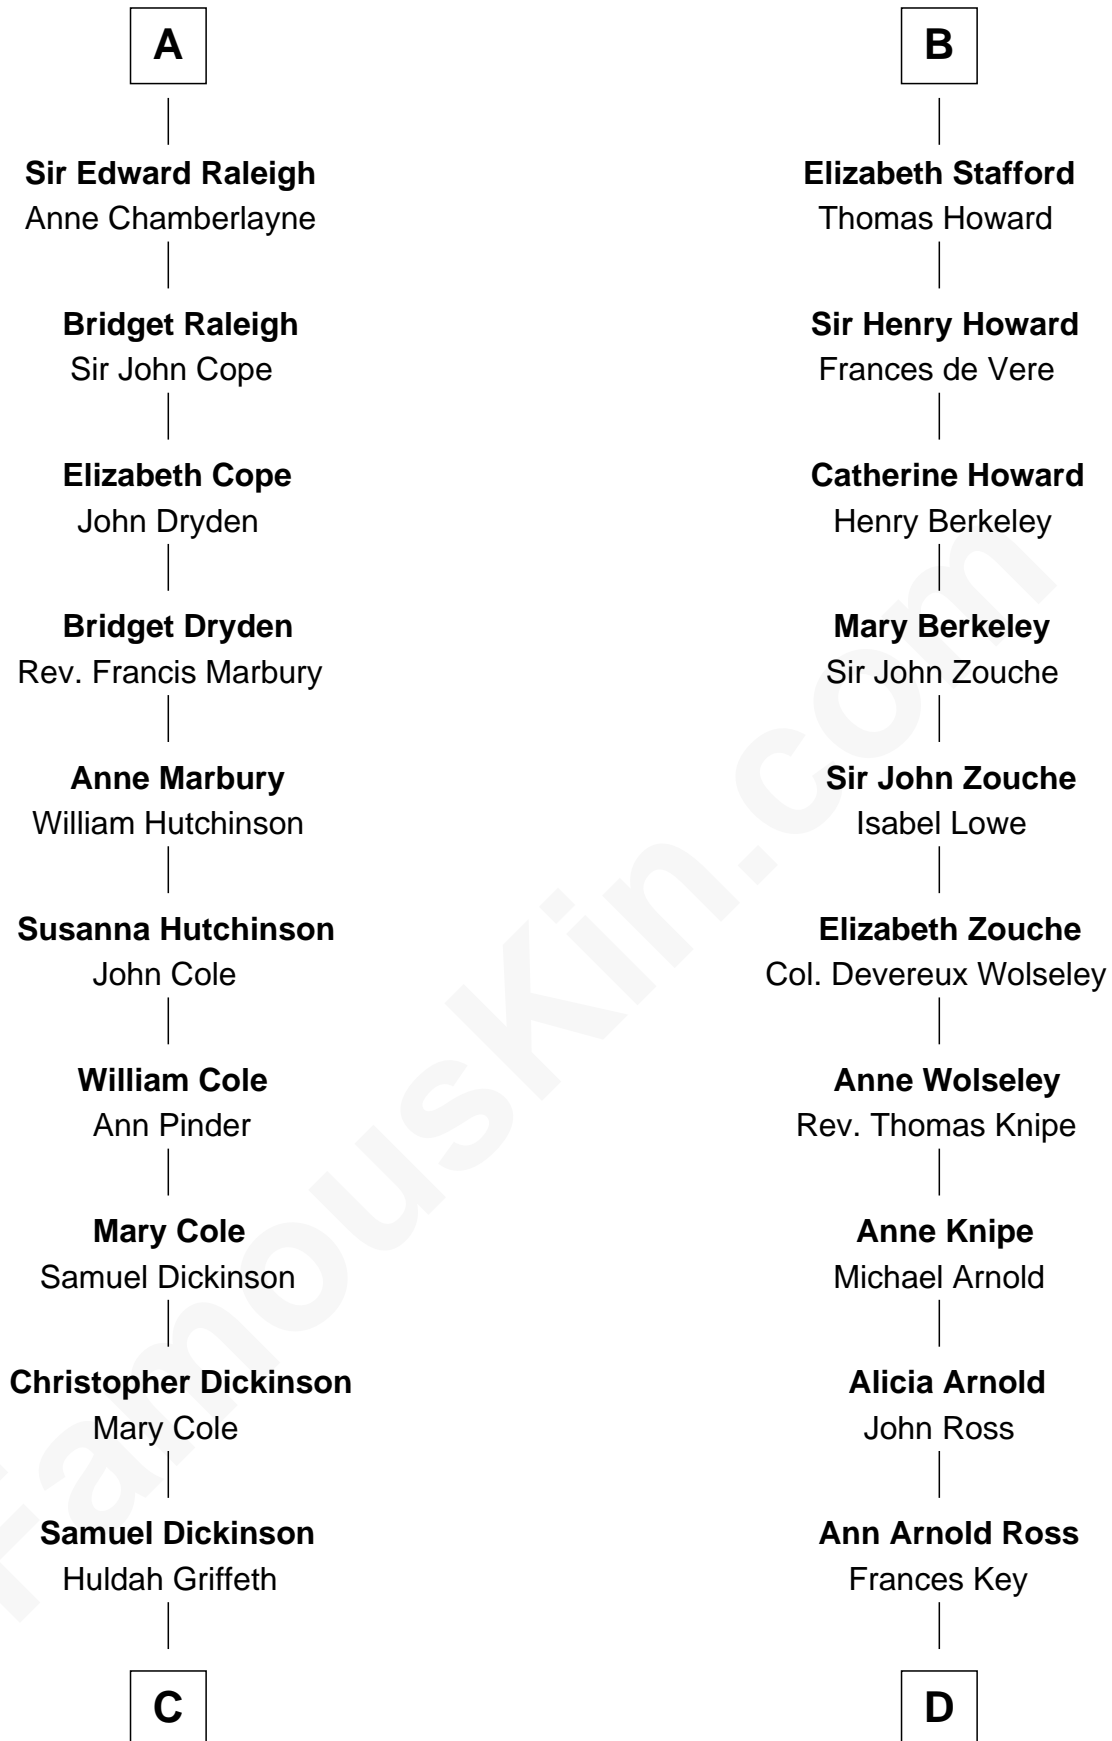

# FamousKin.com Relationship Chart of

**George Romney**

43rd Governor of Michigan

18th cousin 3 times removed of

**Francis Scott Key**

Author of "The Star Spangled Banner"

**Sir Hugh I de Audley**

Iseult de Mortimer

**C**

**Charity Dickinson**

Jared Pratt

**Parley Parker Pratt**

Mary Woods

**Helaman Pratt**

Anna Johanna Dorothy Wilcken

**Anna Amelia Pratt**

Gaskell Samuel Romney

**George Romney**

*43rd Governor of Michigan*

**D**

**John Ross Key**

Anne Phebe Penn Dagworthy Charlton

**Francis Scott Key**

*Author of "The Star Spangled Banner"*