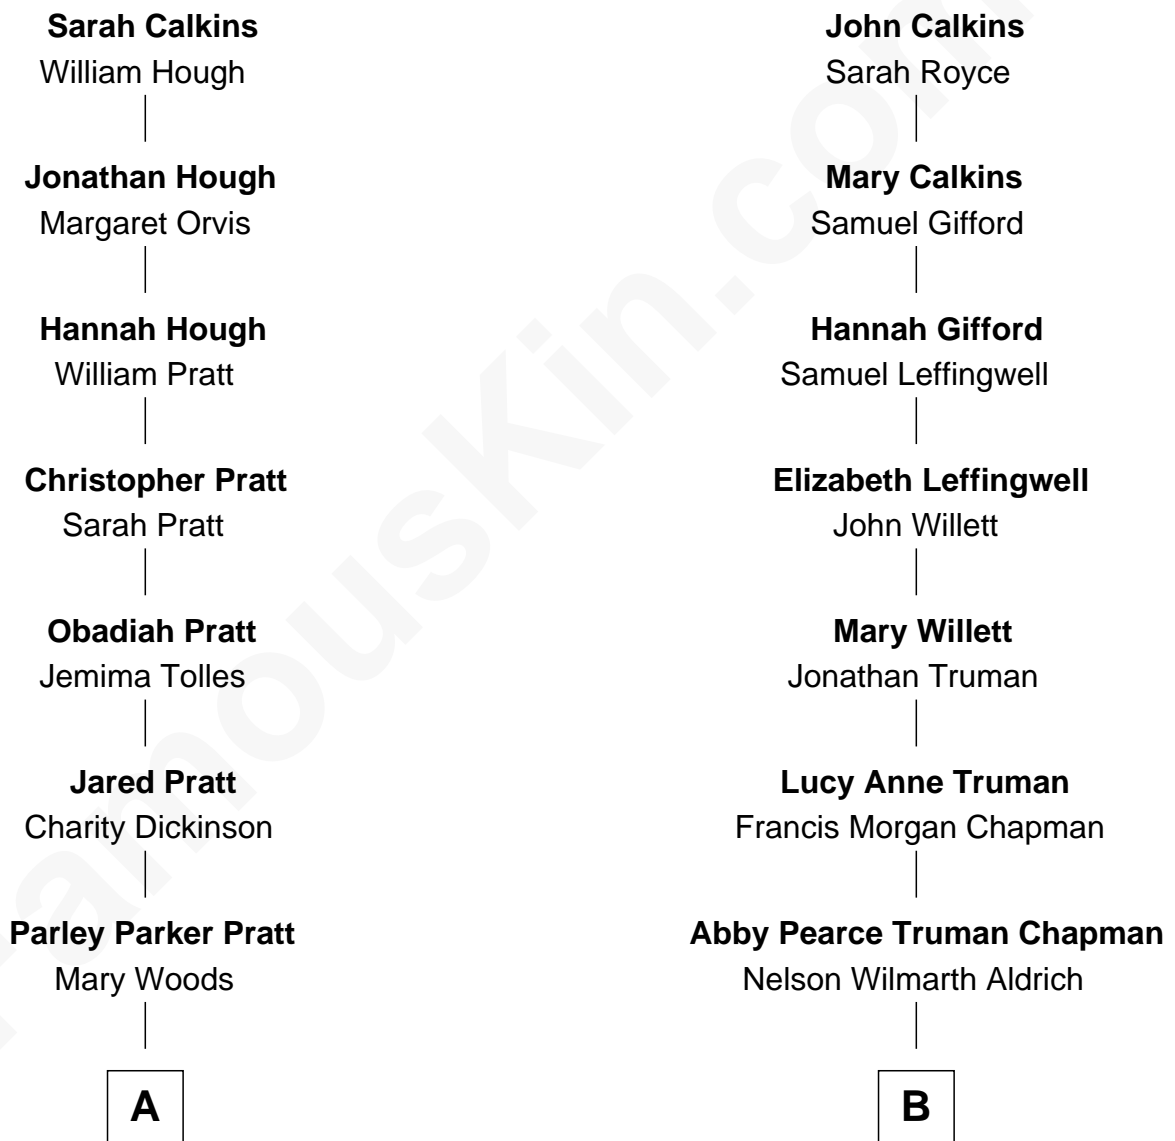

# FamousKin.com Relationship Chart of

**George Romney**

*43rd Governor of Michigan*

8th cousin 1 time removed of

**Nelson Rockefeller**

*41st U.S. Vice-President*

**Hugh Calkins**

Anne - - - - -

**A**

**Helaman Pratt**  
Anna Johanna Dorothy Wilcken

**Anna Amelia Pratt**  
Gaskell Samuel Romney

**George Romney**  
*43rd Governor of Michigan*

**B**

**Abby Greene Aldrich**  
John Davison Rockefeller

**Nelson Rockefeller**  
*41st U.S. Vice-President*

FamousKin.com