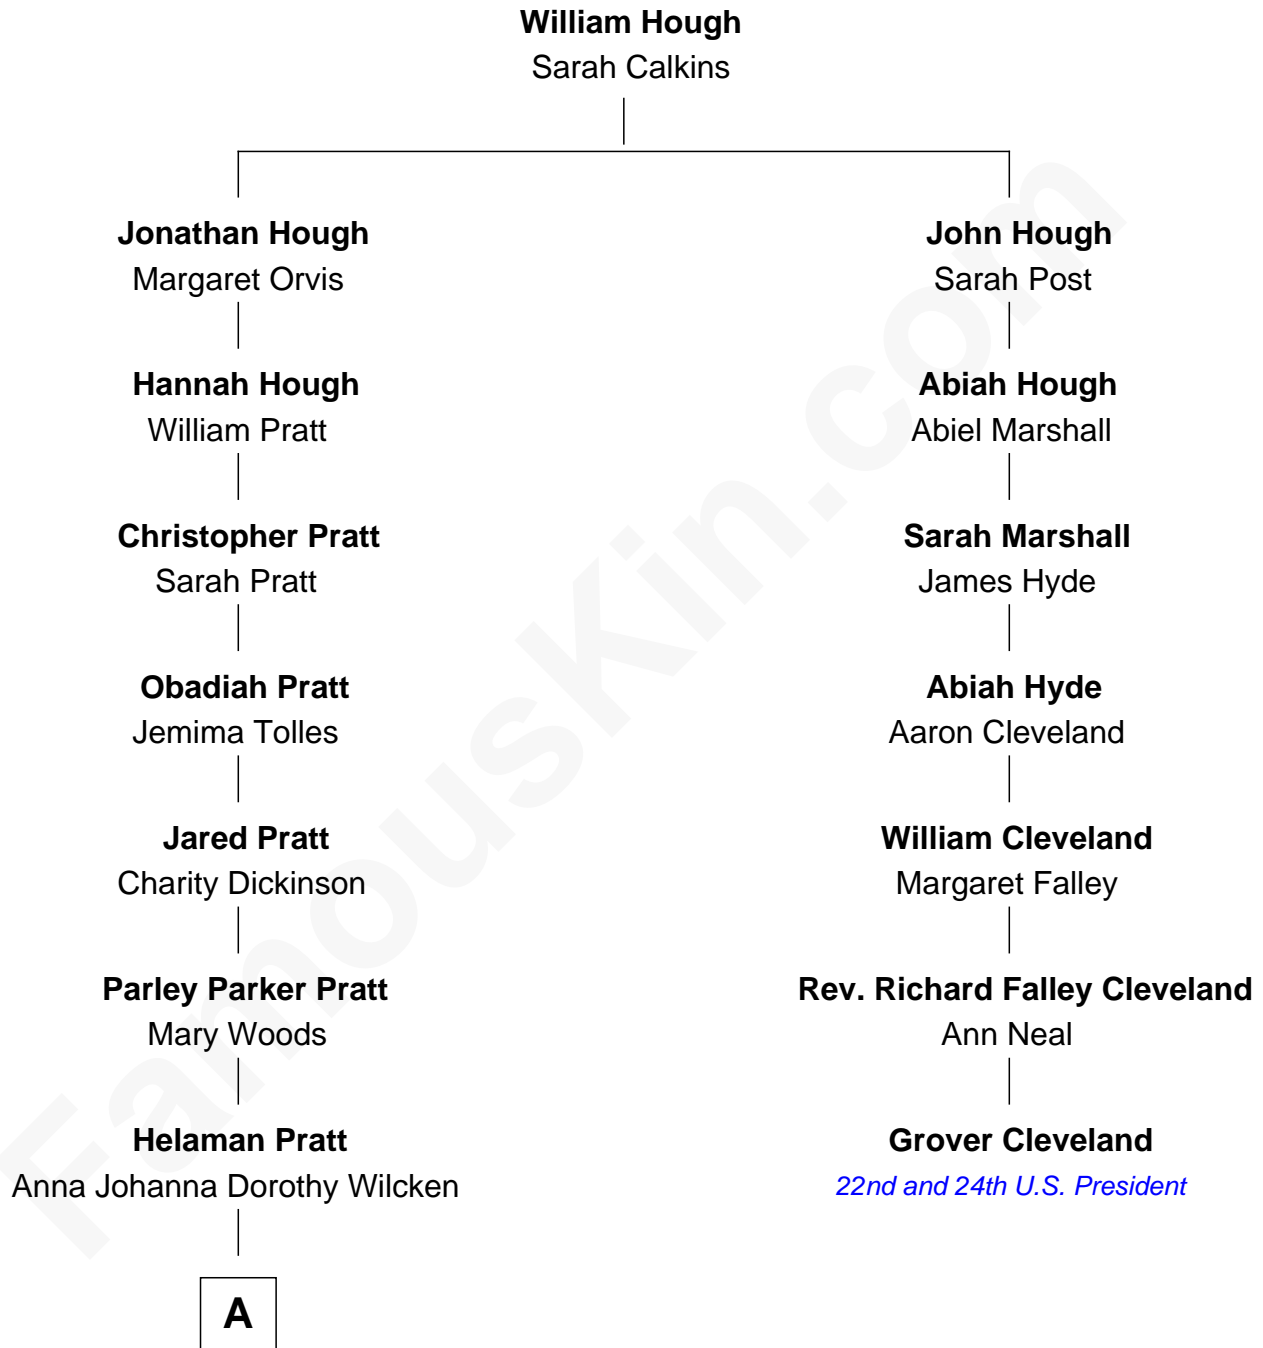

FamousKin.com Relationship Chart of

George Romney

43rd Governor of Michigan

6th cousin 2 times removed of

Grover Cleveland

22nd and 24th U.S. President

A

—
Anna Amelia Pratt
Gaskell Samuel Romney

—
George Romney
43rd Governor of Michigan

FamousKin.com