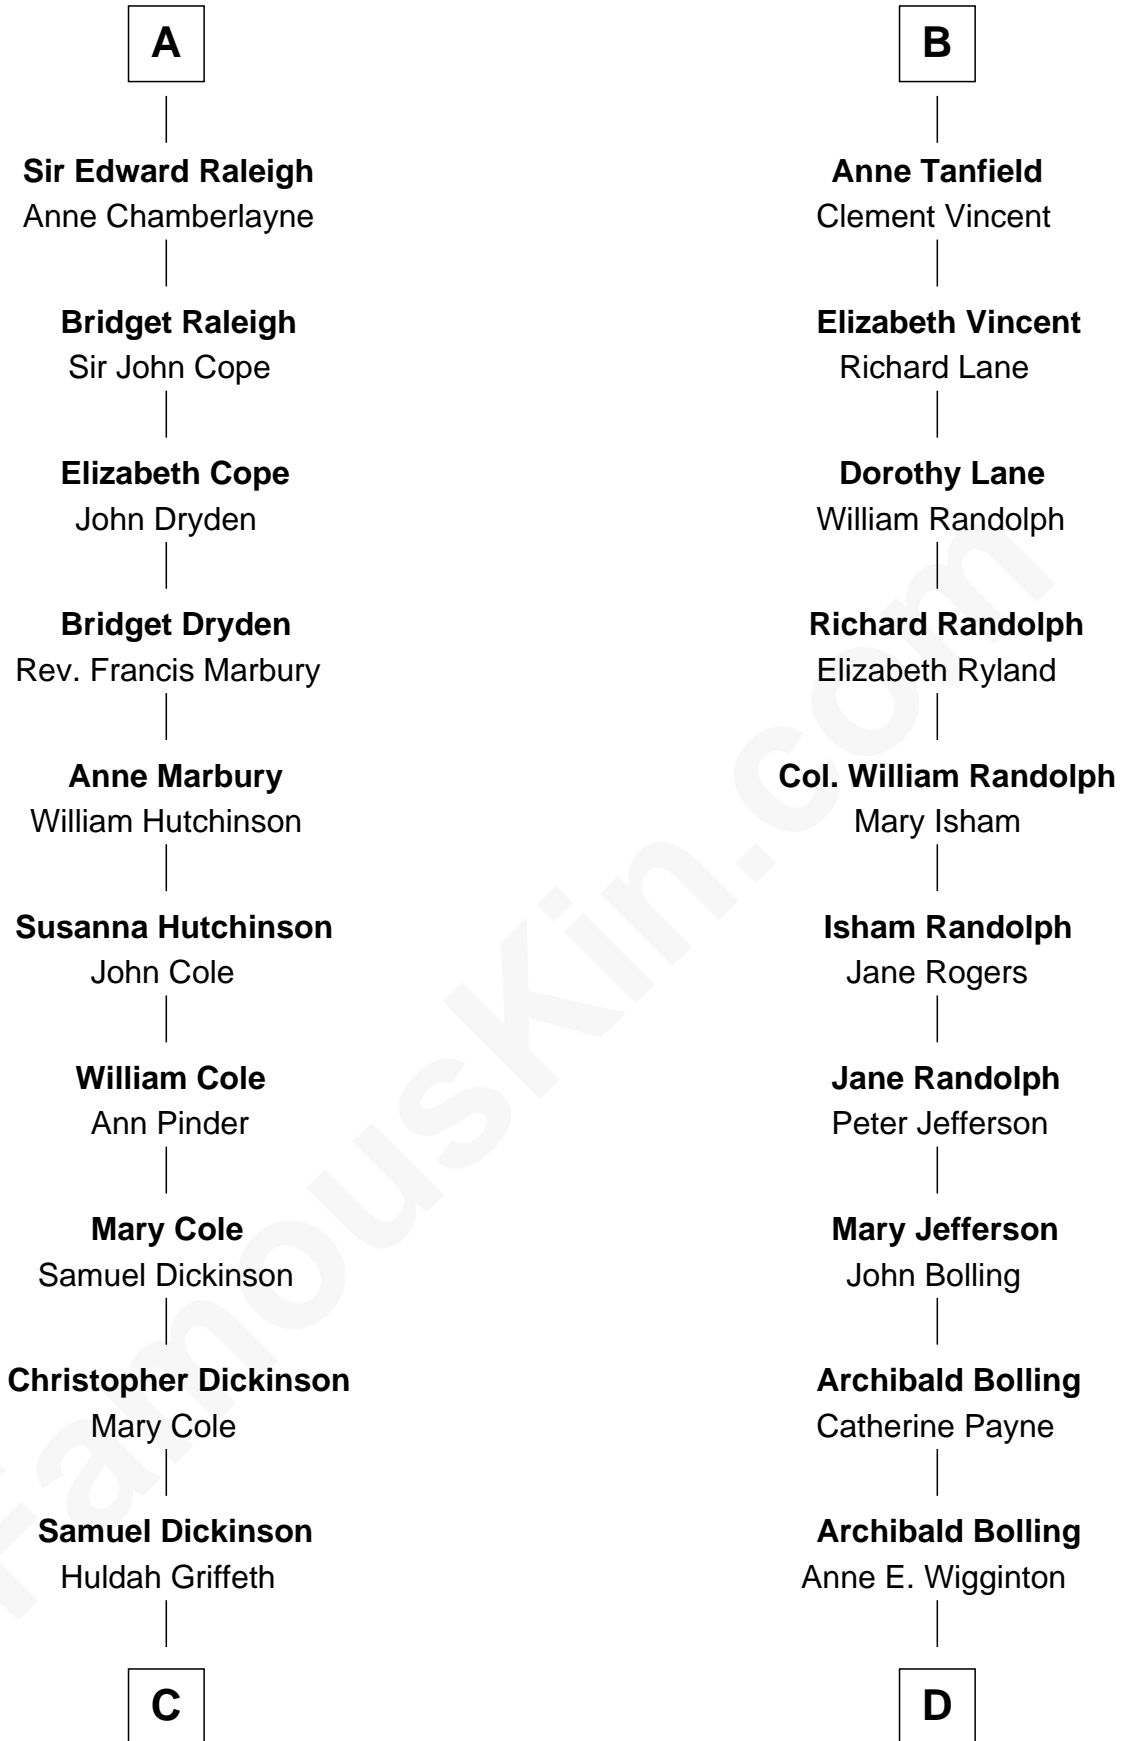

FamousKin.com

Relationship Chart of

George Romney

43rd Governor of Michigan

18th cousin 3 times removed of

Edith (Bolling) Wilson

First Lady of President Woodrow Wilson

Sir Hugh I de Audley

Iseult de Mortimer

C

Charity Dickinson

Jared Pratt

Parley Parker Pratt

Mary Woods

Helaman Pratt

Anna Johanna Dorothy Wilcken

Anna Amelia Pratt

Gaskell Samuel Romney

George Romney

43rd Governor of Michigan

D

William Holcombe Bolling

Sarah Spiers White

Edith (Bolling) Wilson