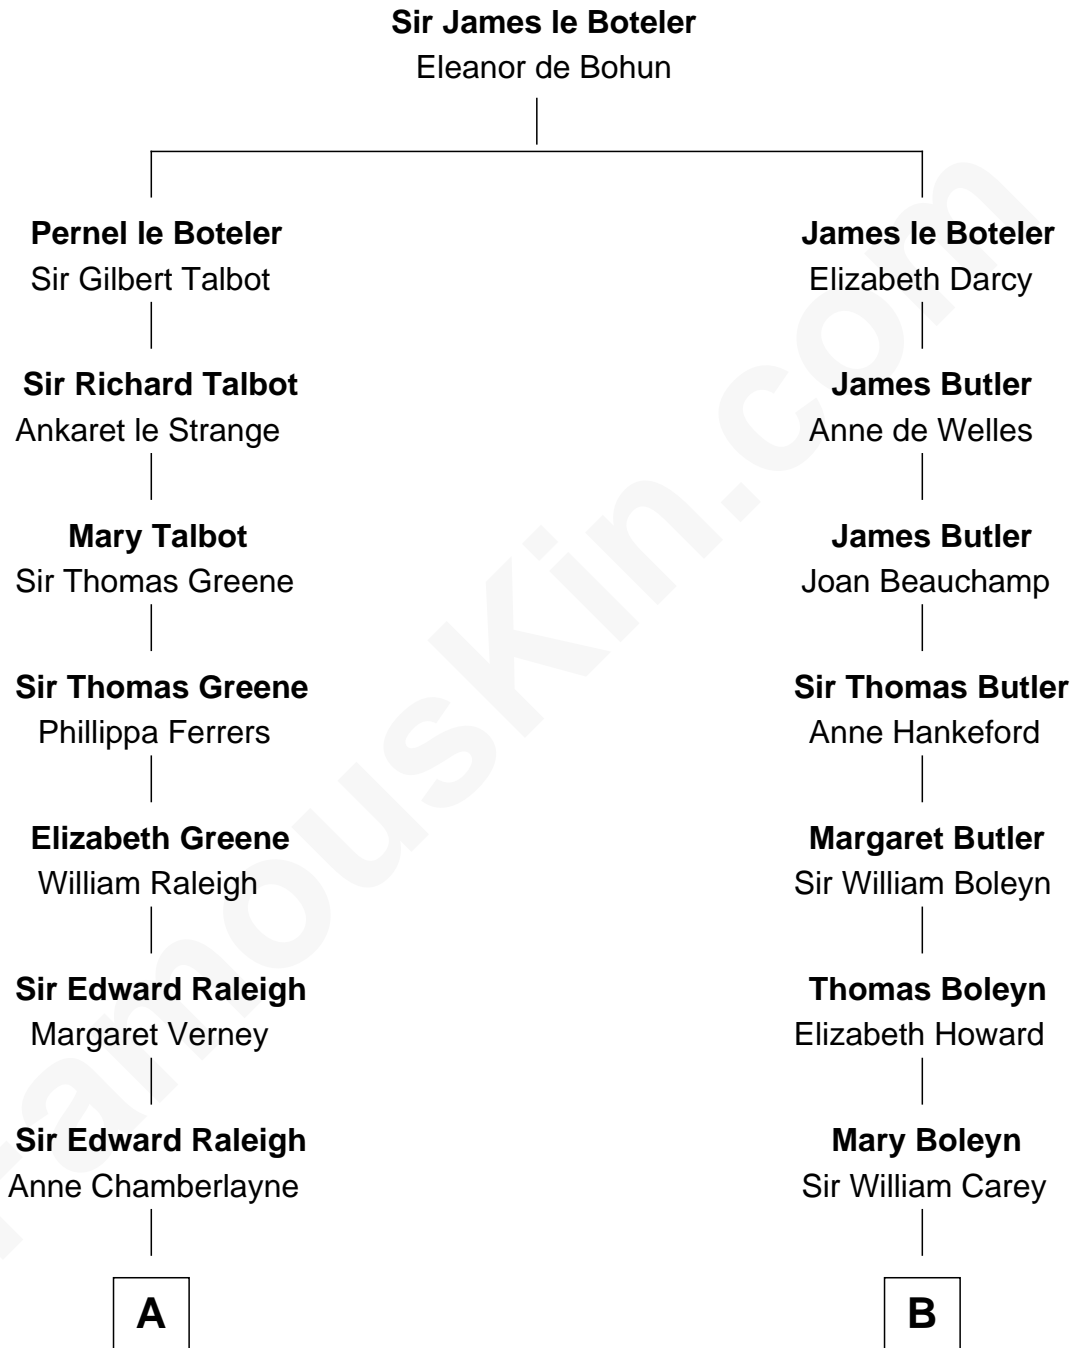

FamousKin.com

Relationship Chart of

George Romney

43rd Governor of Michigan

18th cousin 2 times removed of

Edith (Bolling) Wilson

First Lady of President Woodrow Wilson

FamousKin.com