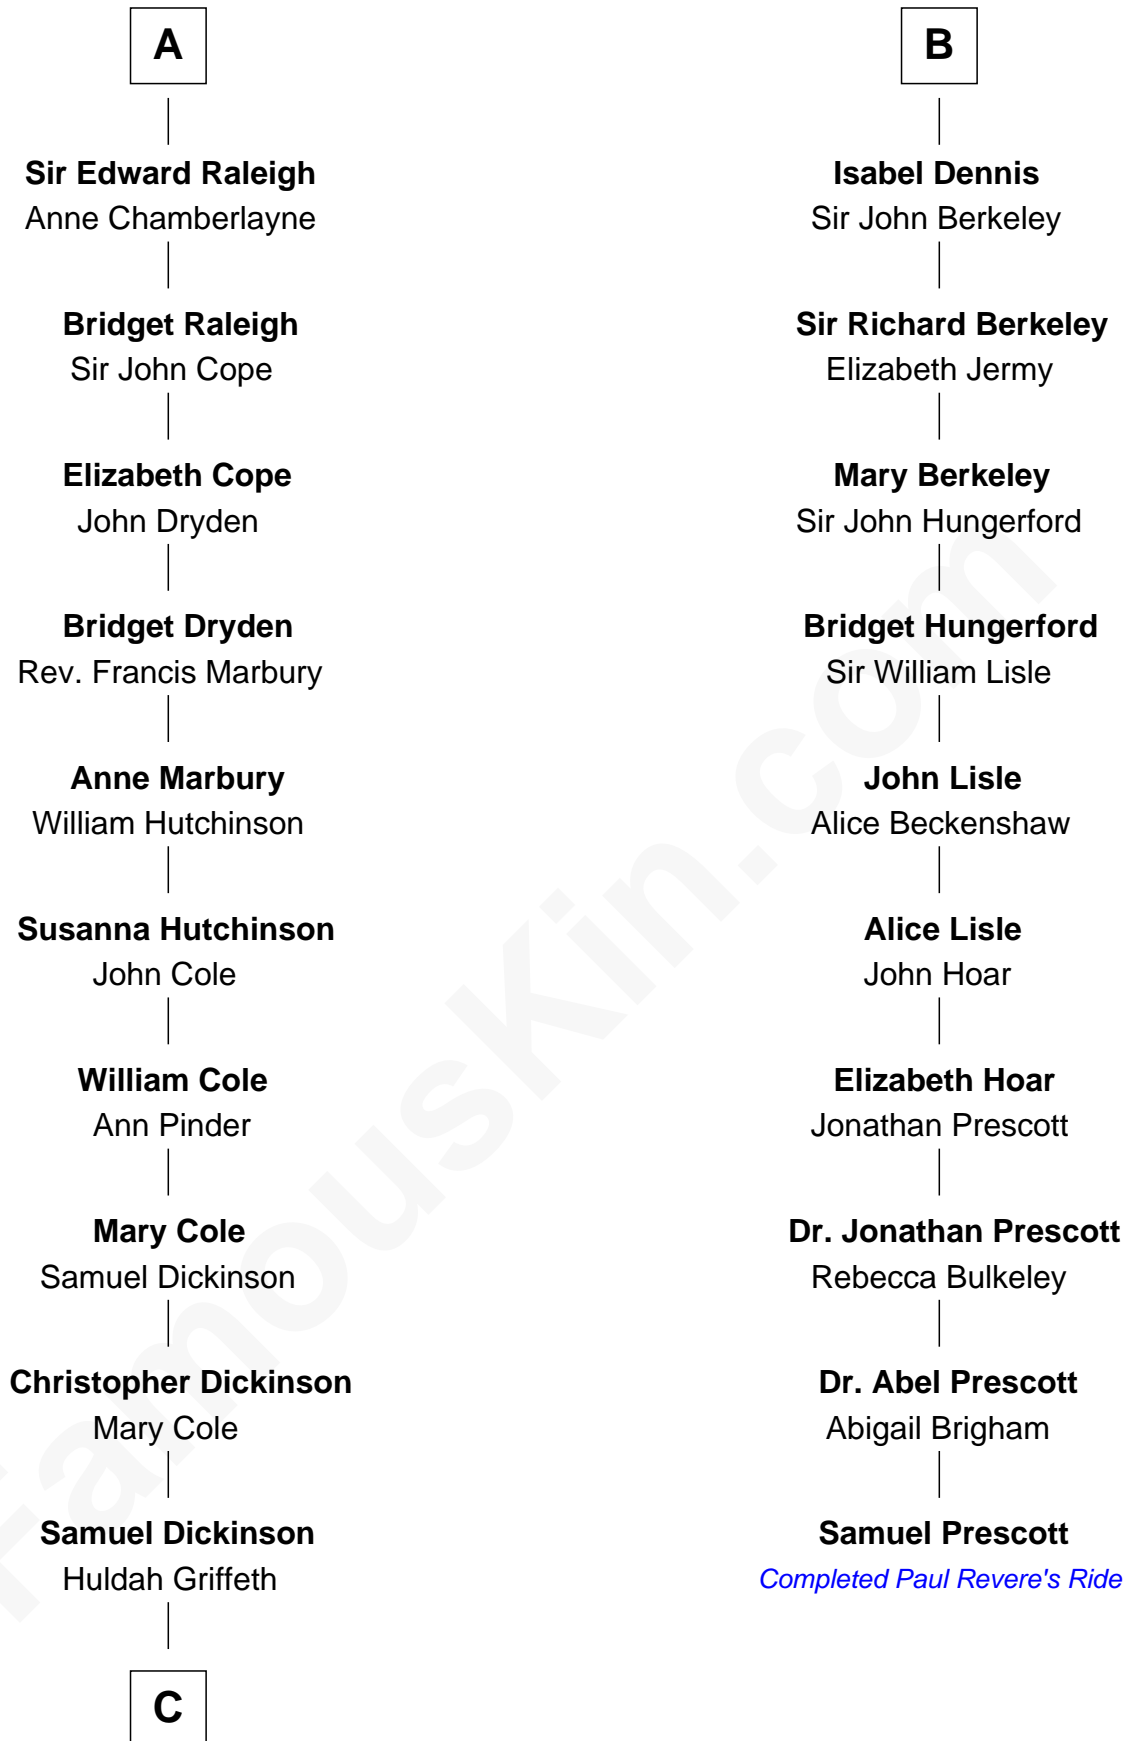

FamousKin.com Relationship Chart of

George Romney

43rd Governor of Michigan

16th cousin 5 times removed of

Samuel Prescott

Completed Paul Revere's Midnight Ride

C

Charity Dickinson

Jared Pratt

Parley Parker Pratt

Mary Woods

Helaman Pratt

Anna Johanna Dorothy Wilcken

Anna Amelia Pratt

Gaskell Samuel Romney

George Romney

43rd Governor of Michigan

FamousKin.com