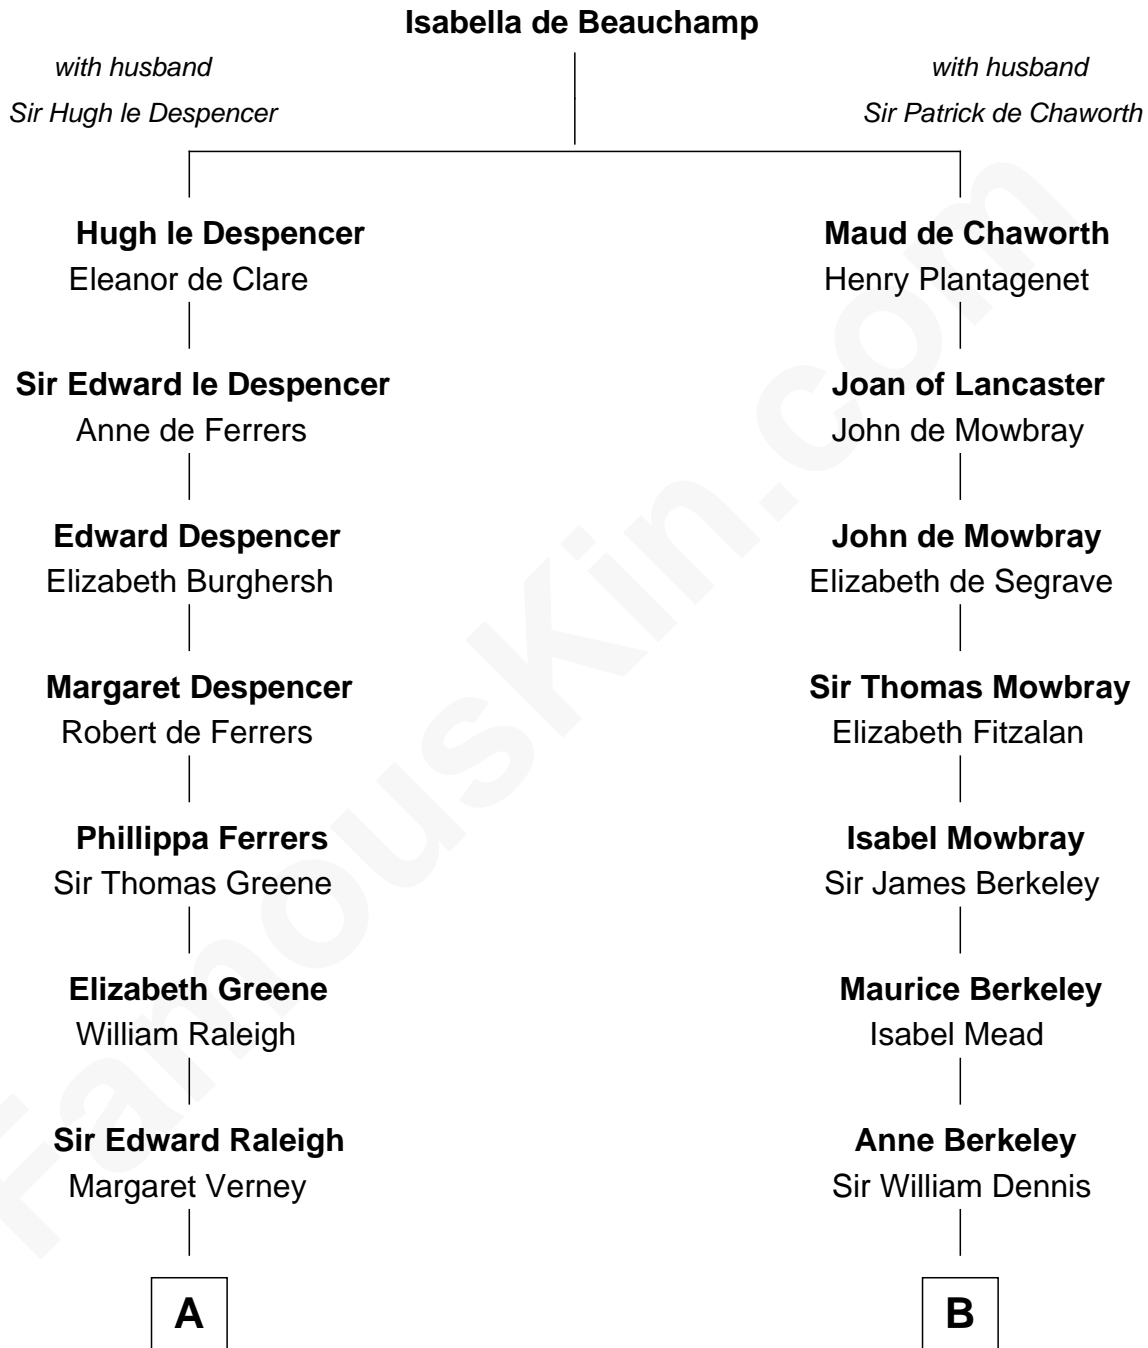

FamousKin.com Relationship Chart of

George Romney

43rd Governor of Michigan

16th cousin 5 times removed of

Samuel Prescott

Completed Paul Revere's Midnight Ride

C

Charity Dickinson

Jared Pratt

Parley Parker Pratt

Mary Woods

Helaman Pratt

Anna Johanna Dorothy Wilcken

Anna Amelia Pratt

Gaskell Samuel Romney

George Romney

43rd Governor of Michigan

FamousKin.com